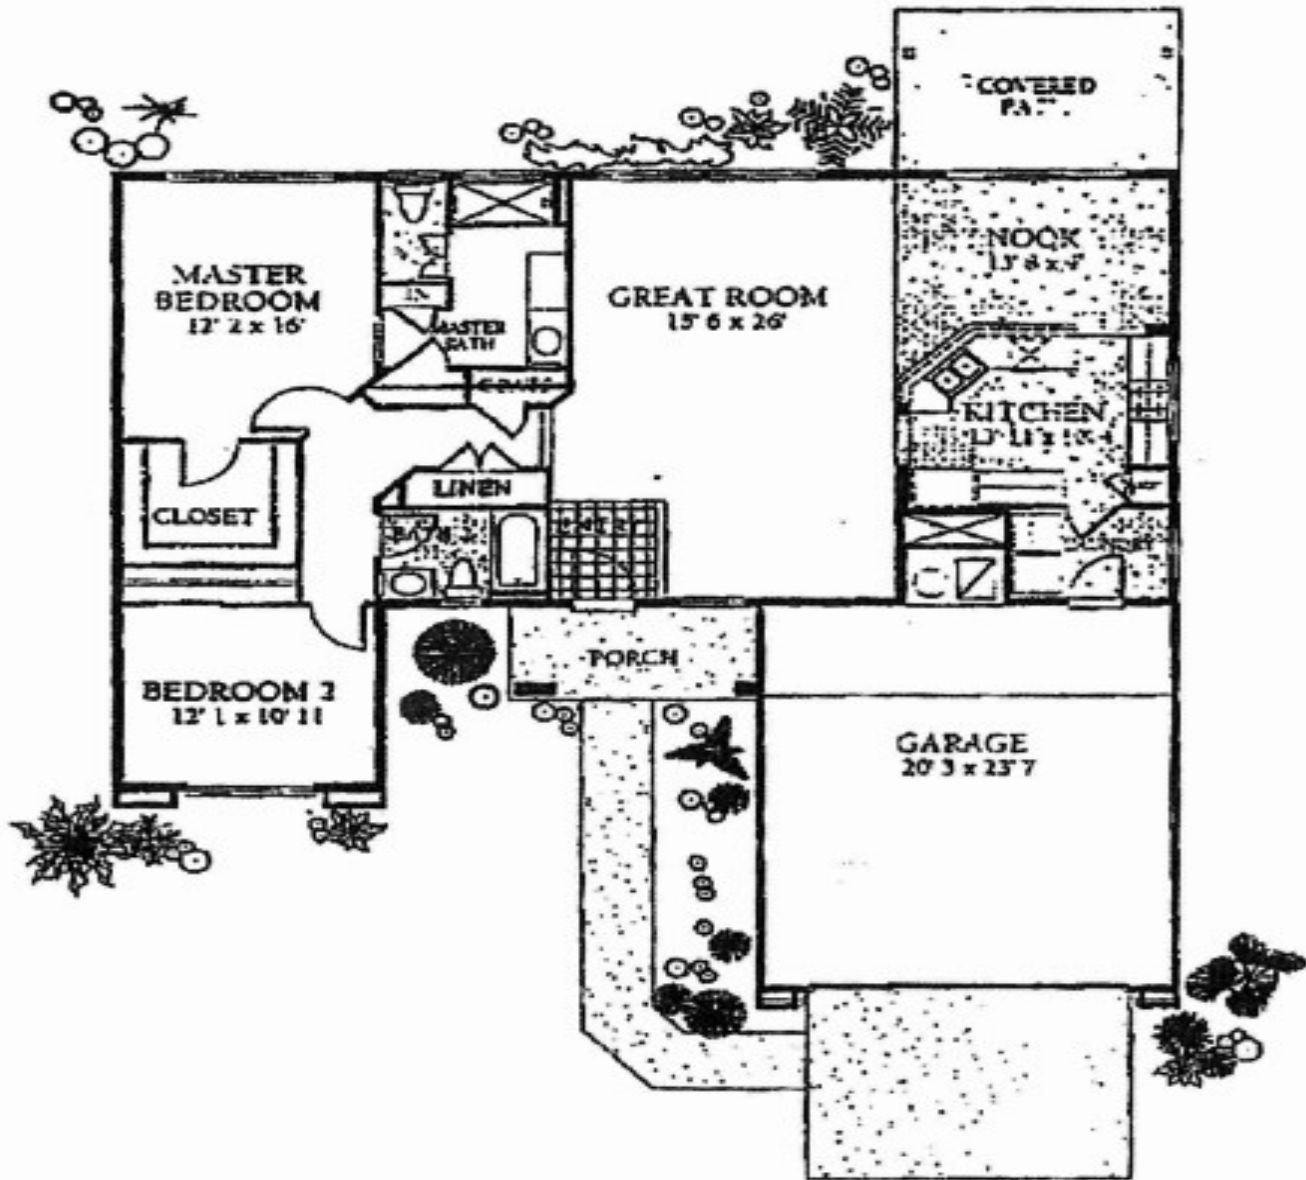

The Lantana in Sun City Grand 1532sqft. 2BR, 2BA, Nook

The Lantana – Plan P9102

Approximately 1,532 square feet

The Cascade Team
REAL ESTATE

Craig Rhodes | TCT Real Estate
Discount Commissions | Buyer Rebates