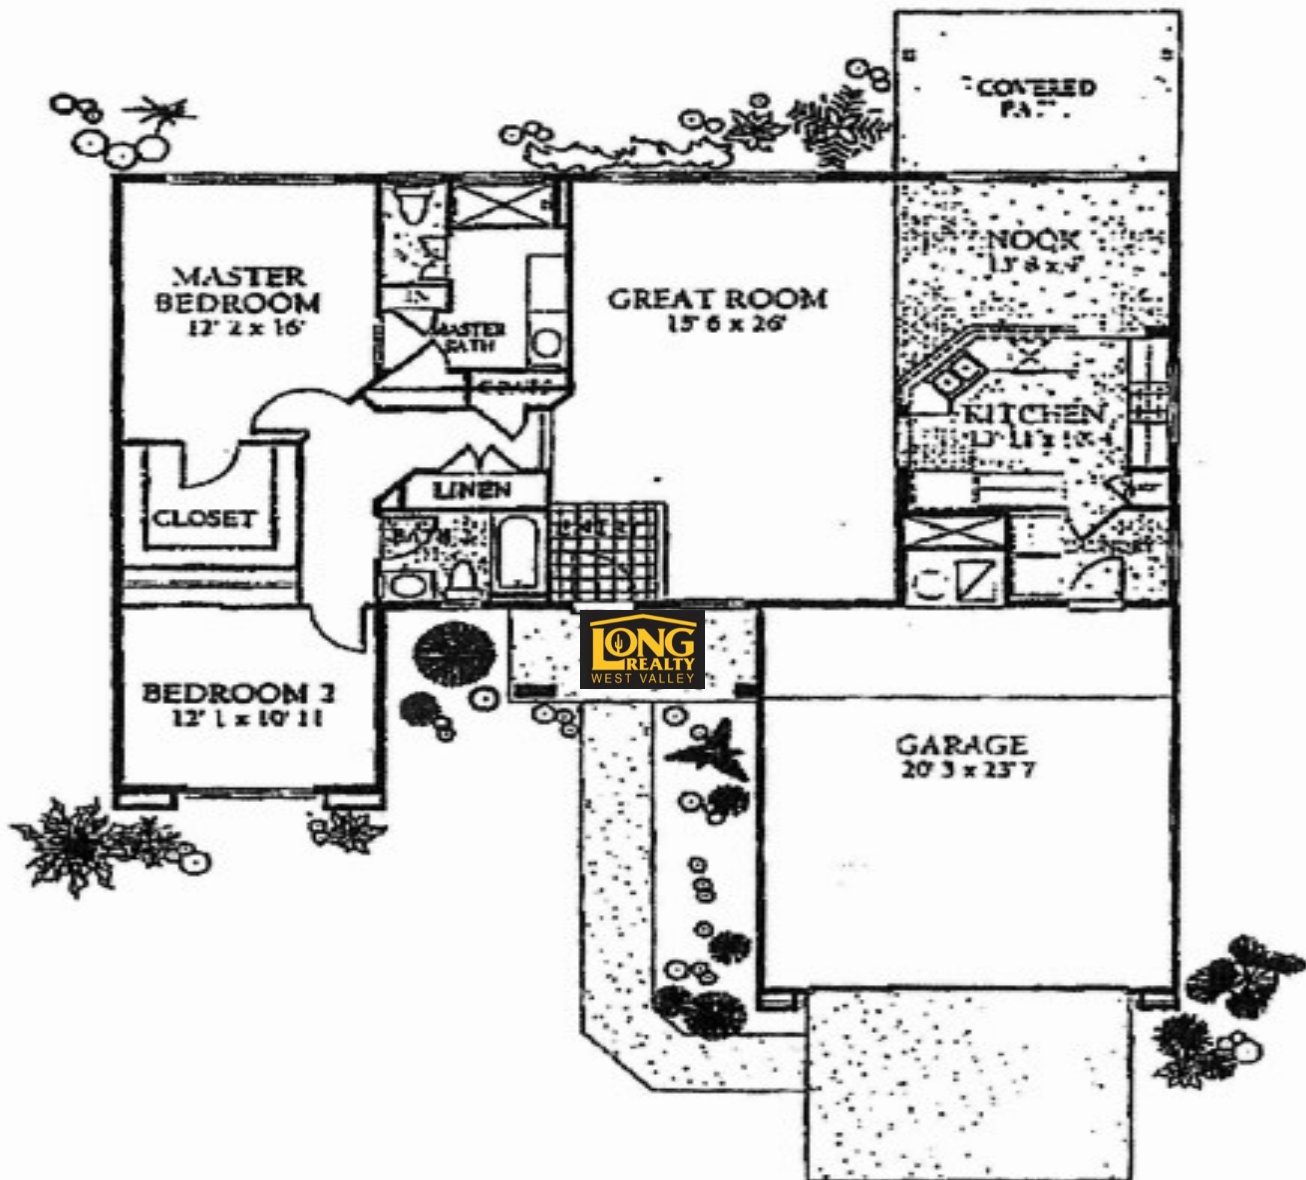

The Lantana in Sun City Grand 1532sqft. 2BR, 2BA, Nook

The Lantana – Plan P9102

Approximately 1,532 square feet

Craig Rhodes | Sun City Grand Expert
Discount Commissions | Full Service

AZ-Homes-Online.com