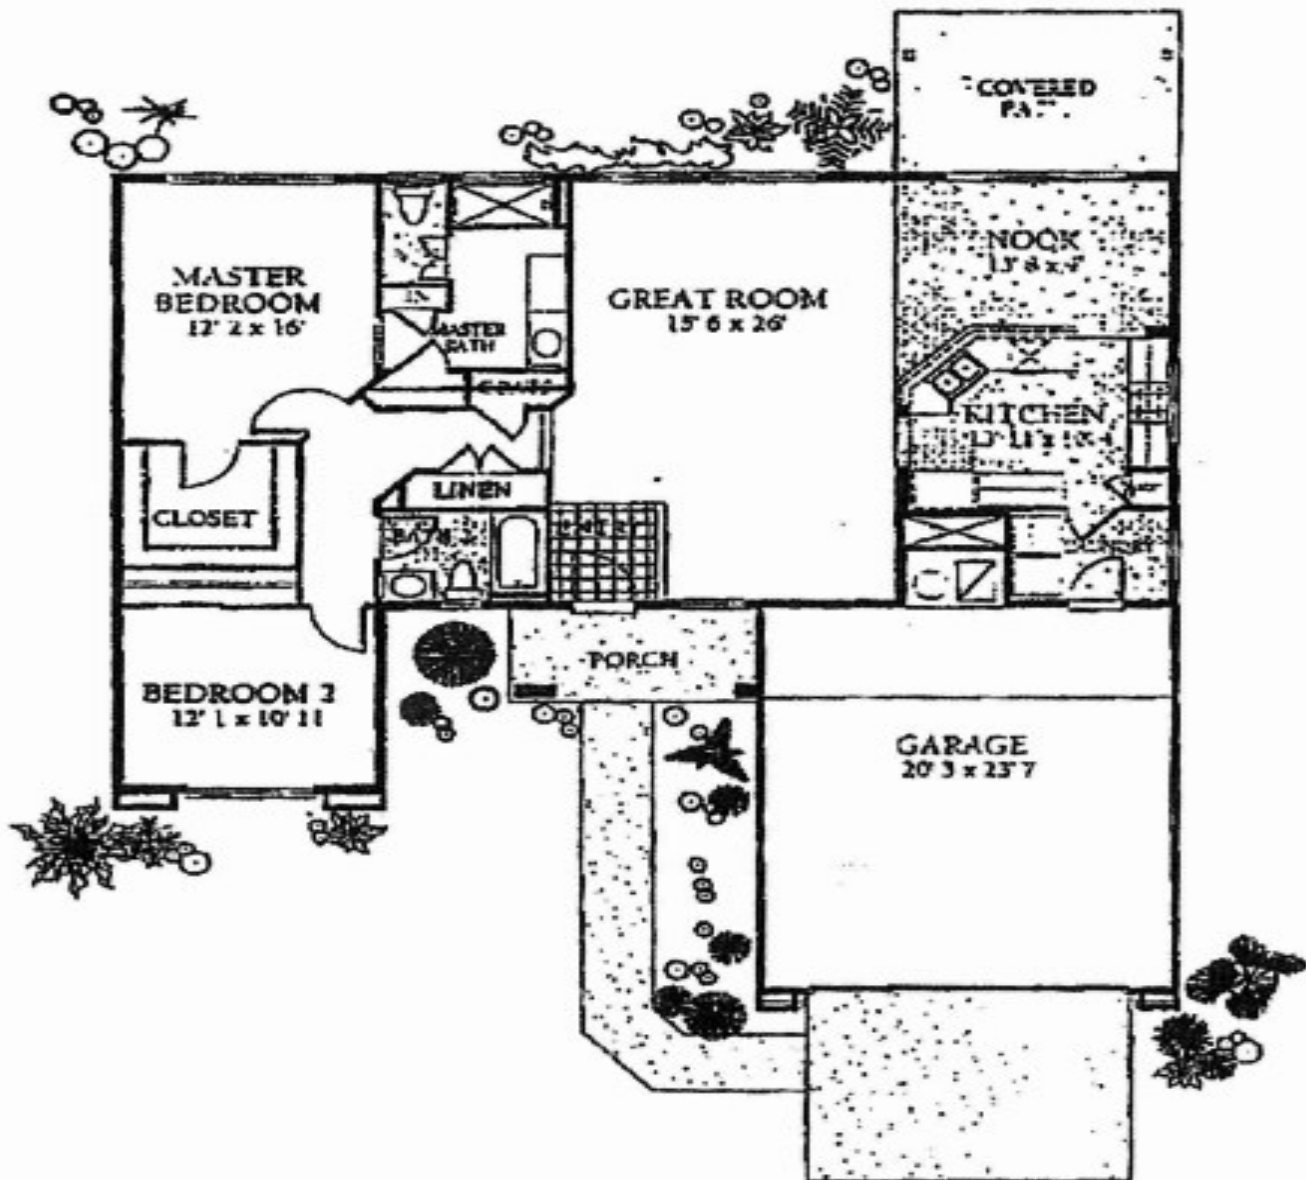

The Lantana in Sun City Grand 1532sqft. 2BR, 2BA, Nook

The Lantana – Plan P9102

Approximately 1,532 square feet

The Cascade Team
REAL ESTATE

Craig Rhodes ~ The Cascade Team

"Excellence in Customer Care"

AZ-Homes-Online.com