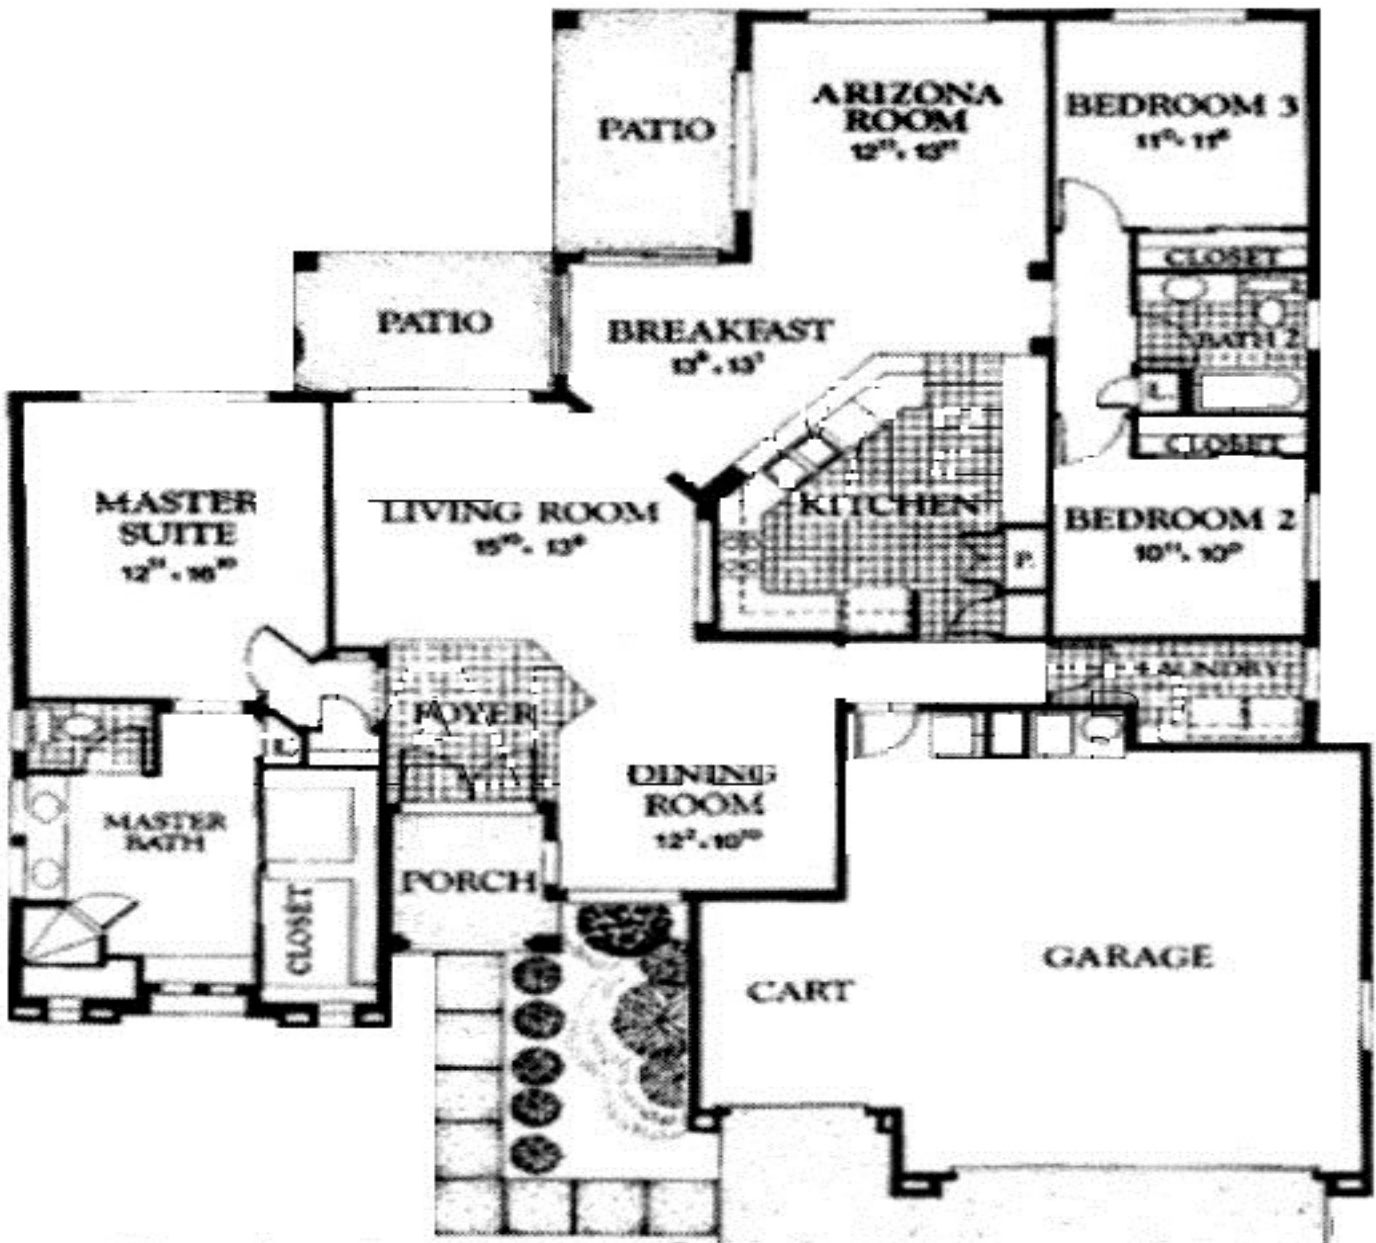

The "Lakeside" in S.C.W. 2148 sqft Split 3 BR, 2 BA, DR, 1991

THE LAKESIDE P2616

Three bedrooms, two baths, Arizona room, formal dining room, breakfast room, golf cart garage.

2,148 sq. ft.

Craig Rhodes~The Cascade Team