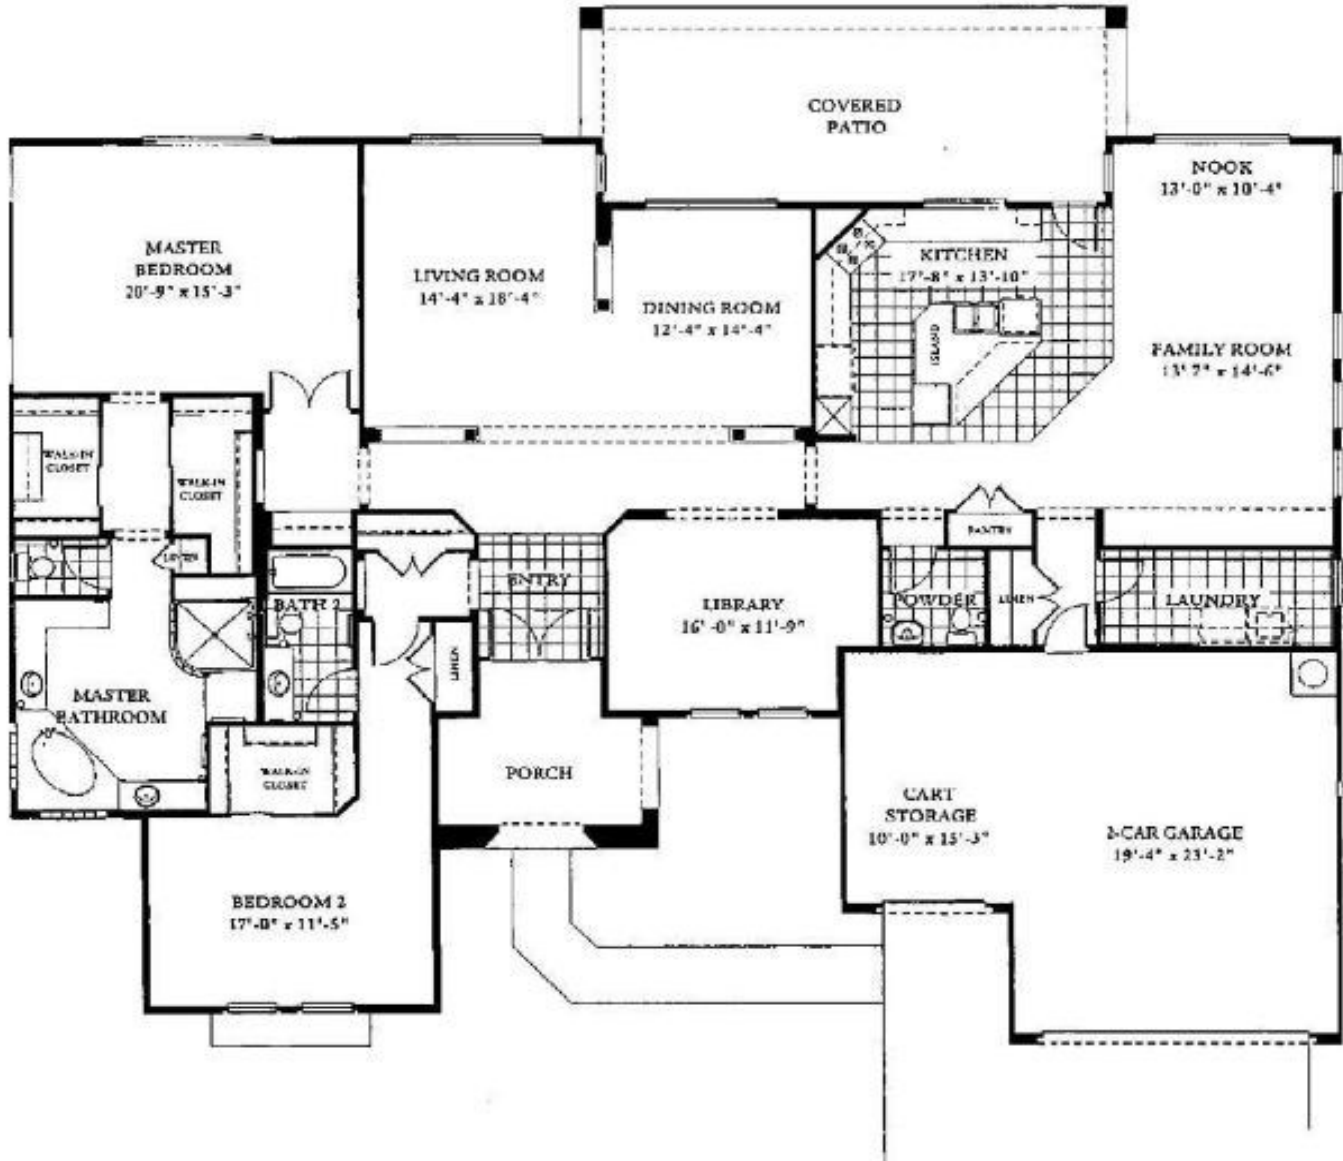

Kensington in S.C. Grand 2988 sqft. 2BR,2.5BA,Lib. 2+cars

Sun City Grand Kensington Floor Plan

Approximately
2,988 Sq. Ft.

The Rhodes Team

“Excellence in Customer Care”

AZ-Homes-Online.com