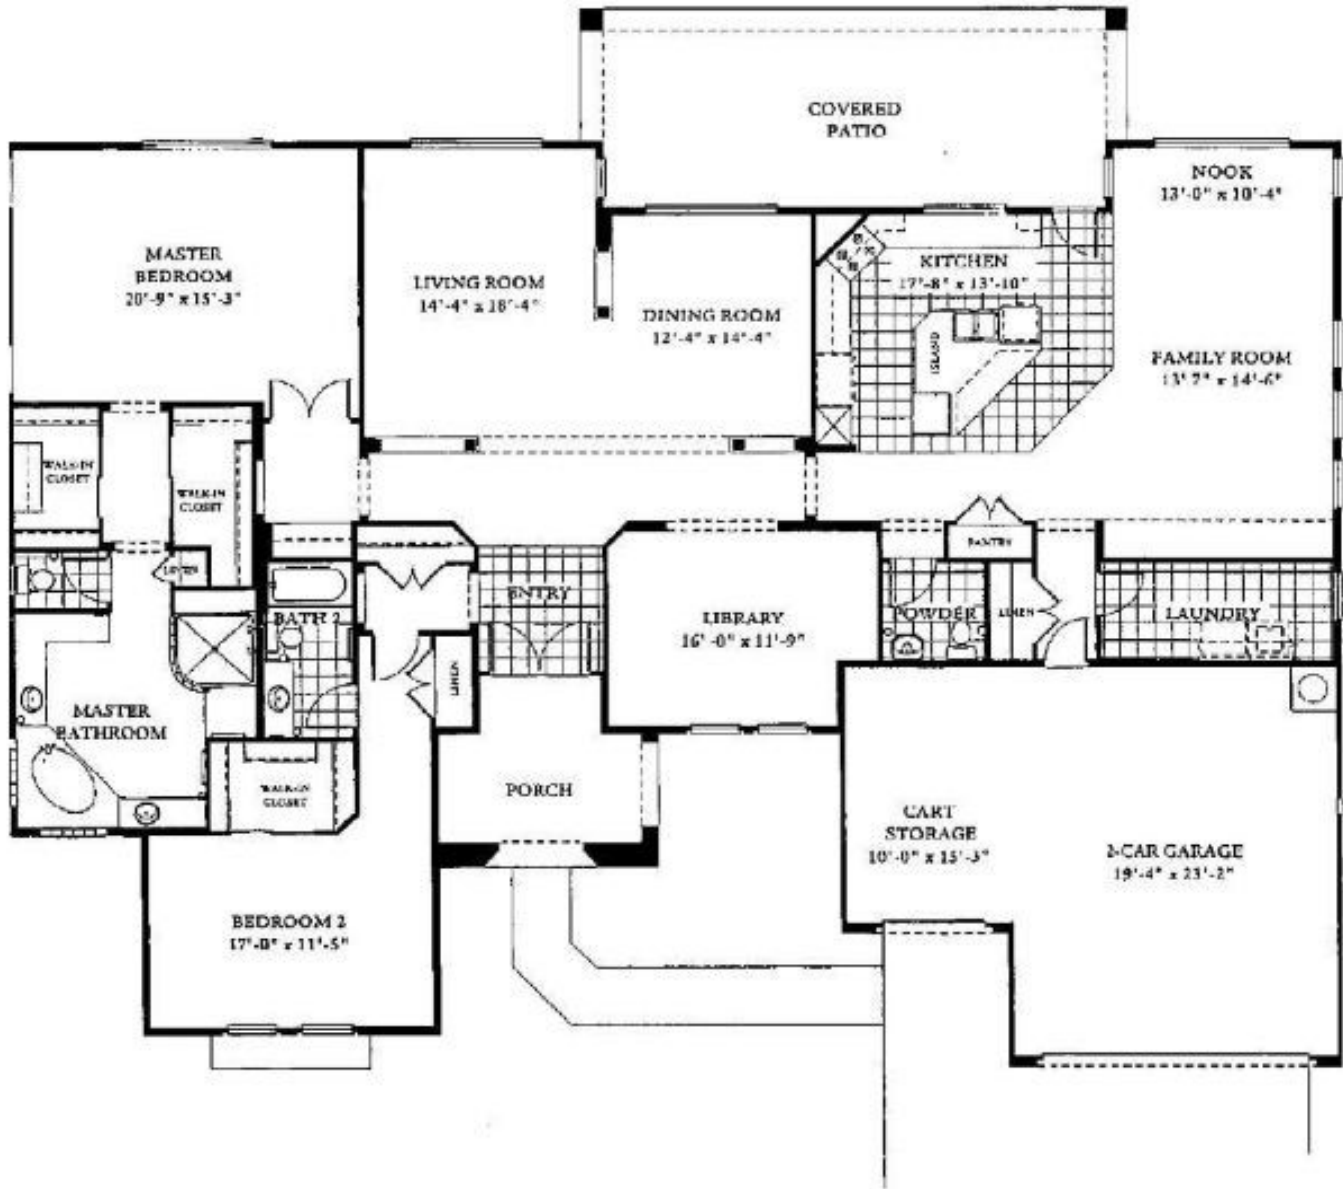

Kensington in S.C. Grand 2988 sqft. 2BR,2.5BA,Lib. 2+cars

Sun City Grand Kensington Floor Plan

Approximately
2,988 Sq. Ft.

The Cascade Team
REAL ESTATE

Craig Rhodes | TCT Real Estate

Discount Commissions | Buyer Rebates