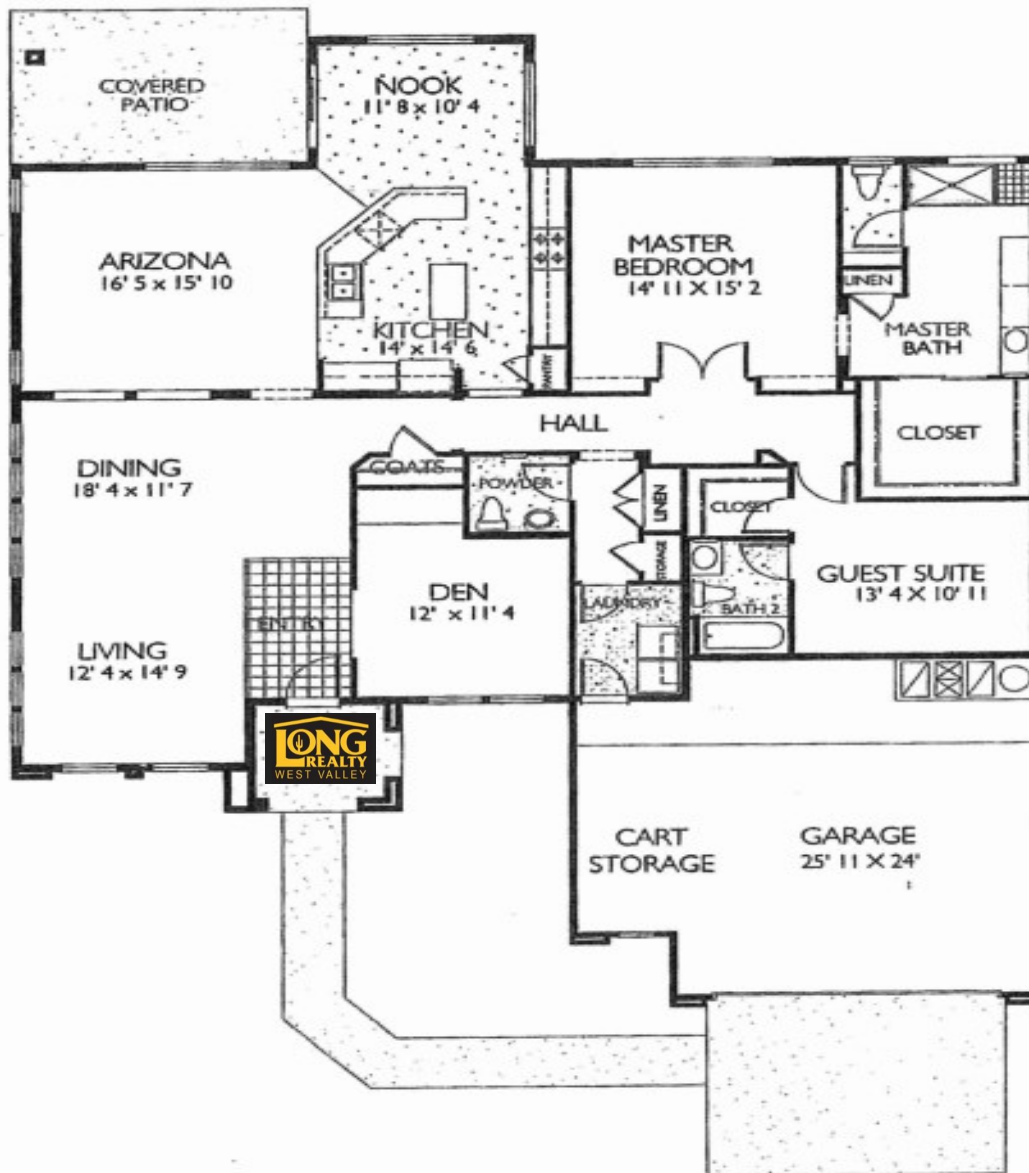

Jasmine in Sun City Grand 2410 sqft. 2BR, 2.25BA, Den

JASMINE P-9108

Approximately 2,410 square feet

Step up to spacious and elegant living. A dual suite arrangement offers comfort and privacy to your guests.