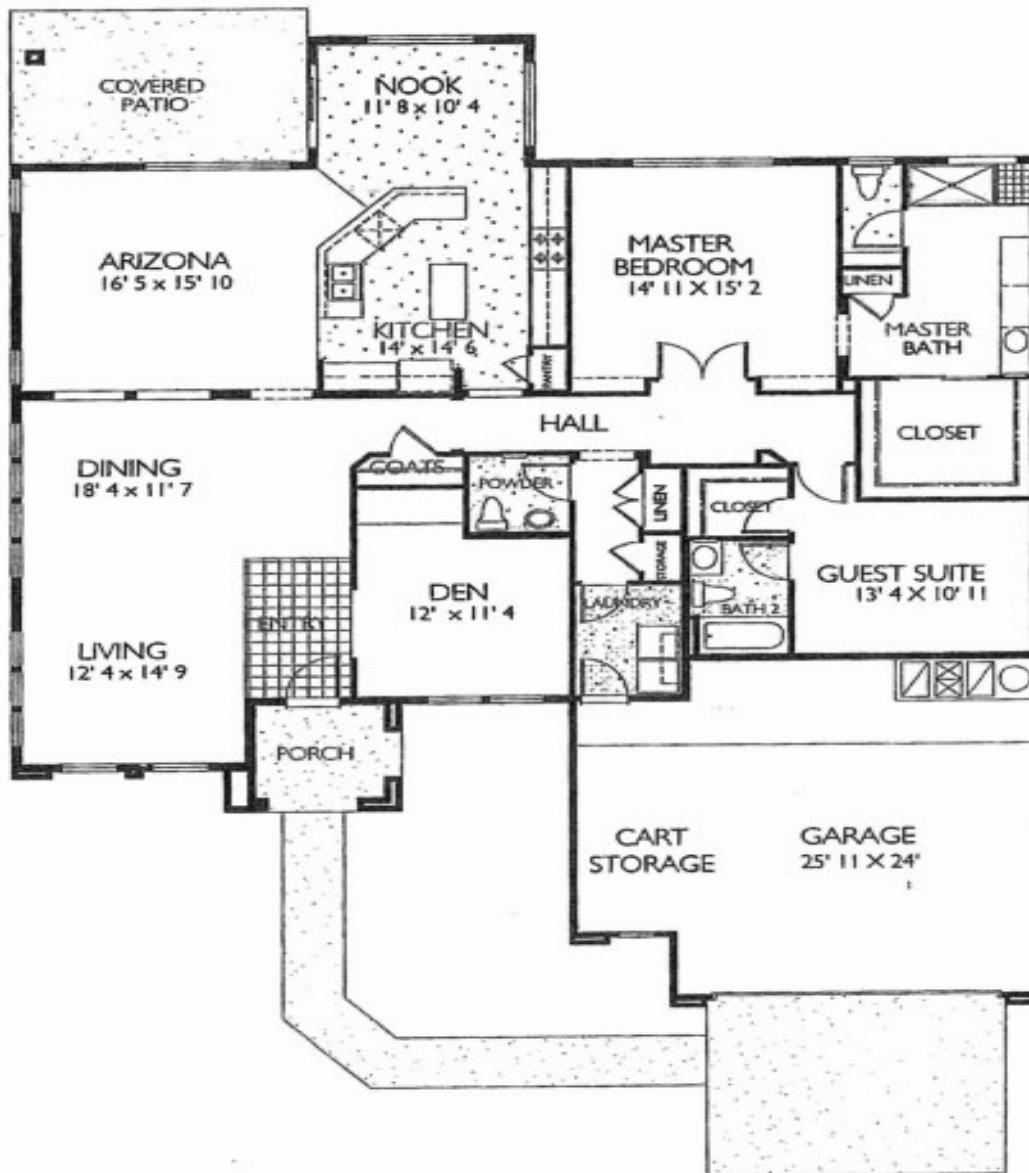

Jasmine in Sun City Grand 2410 sqft. 2BR, 2.25BA, Den

JASMINE P-9108

Approximately 2,410 square feet

Step up to spacious and elegant living. A dual suite arrangement offers comfort and privacy to your guests.