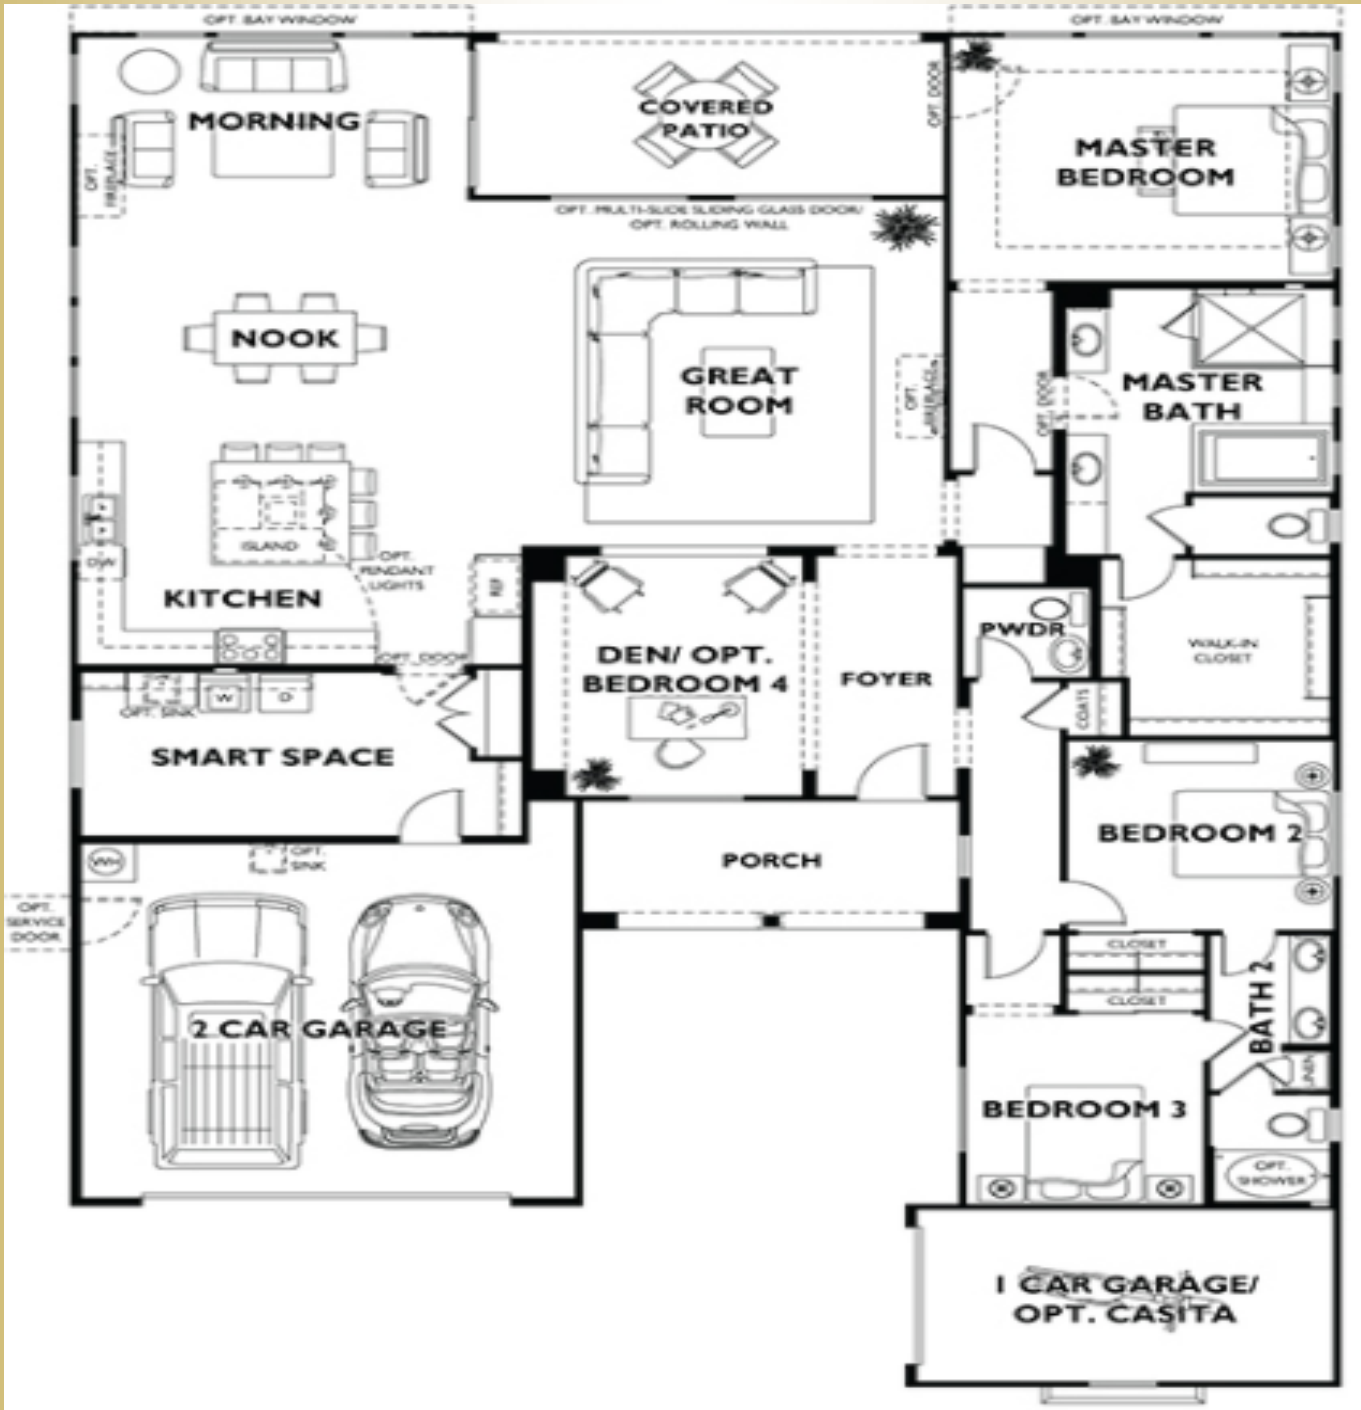

Illuminate Model~Trilogy 2717 sf. 3 BR, 2.5 BA, 3 Cars

Craig Rhodes | TCT Real Estate
Discount Commissions | Buyer Rebates

AZ-Homes-Online.com

FOR SALE
TCT
The Cascade Team
Real Estate
CRAIG RHODES
623.236.6797