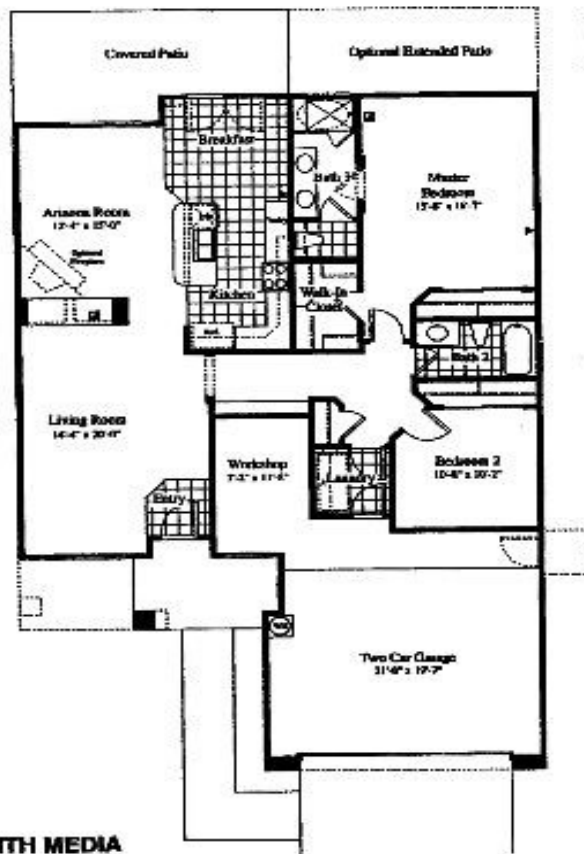

Idylwilde Model 1439 sf. 2 BR, 1.75 BA, Hobby Rm.

IDYLWILDE

PLAN 9025

1,439 Sq. Ft.

HIGHLIGHTS

- ▶ SEPARATE LIVING & DINING AREA
- ▶ OVERSIZED MASTER BEDROOM
- ▶ TWO CLOSETS IN MASTER BEDROOM
- ▶ LARGE COVERED PATIO
- ▶ WORKSHOP AREA

Optional Library

Optional Hobby Room

OPTIONS

- ▶ HOBBY ROOM
- ▶ LIBRARY
- ▶ MEDIA
- ▶ FIREPLACE/WITH MEDIA
- ▶ EXTENDED PATIO
- ▶ EXTENDED COVERED PATIO
- ▶ EXTENDED GARAGE
- ▶ SIDE ENTRY GARAGE

TCT
The Cascade Team
Real Estate