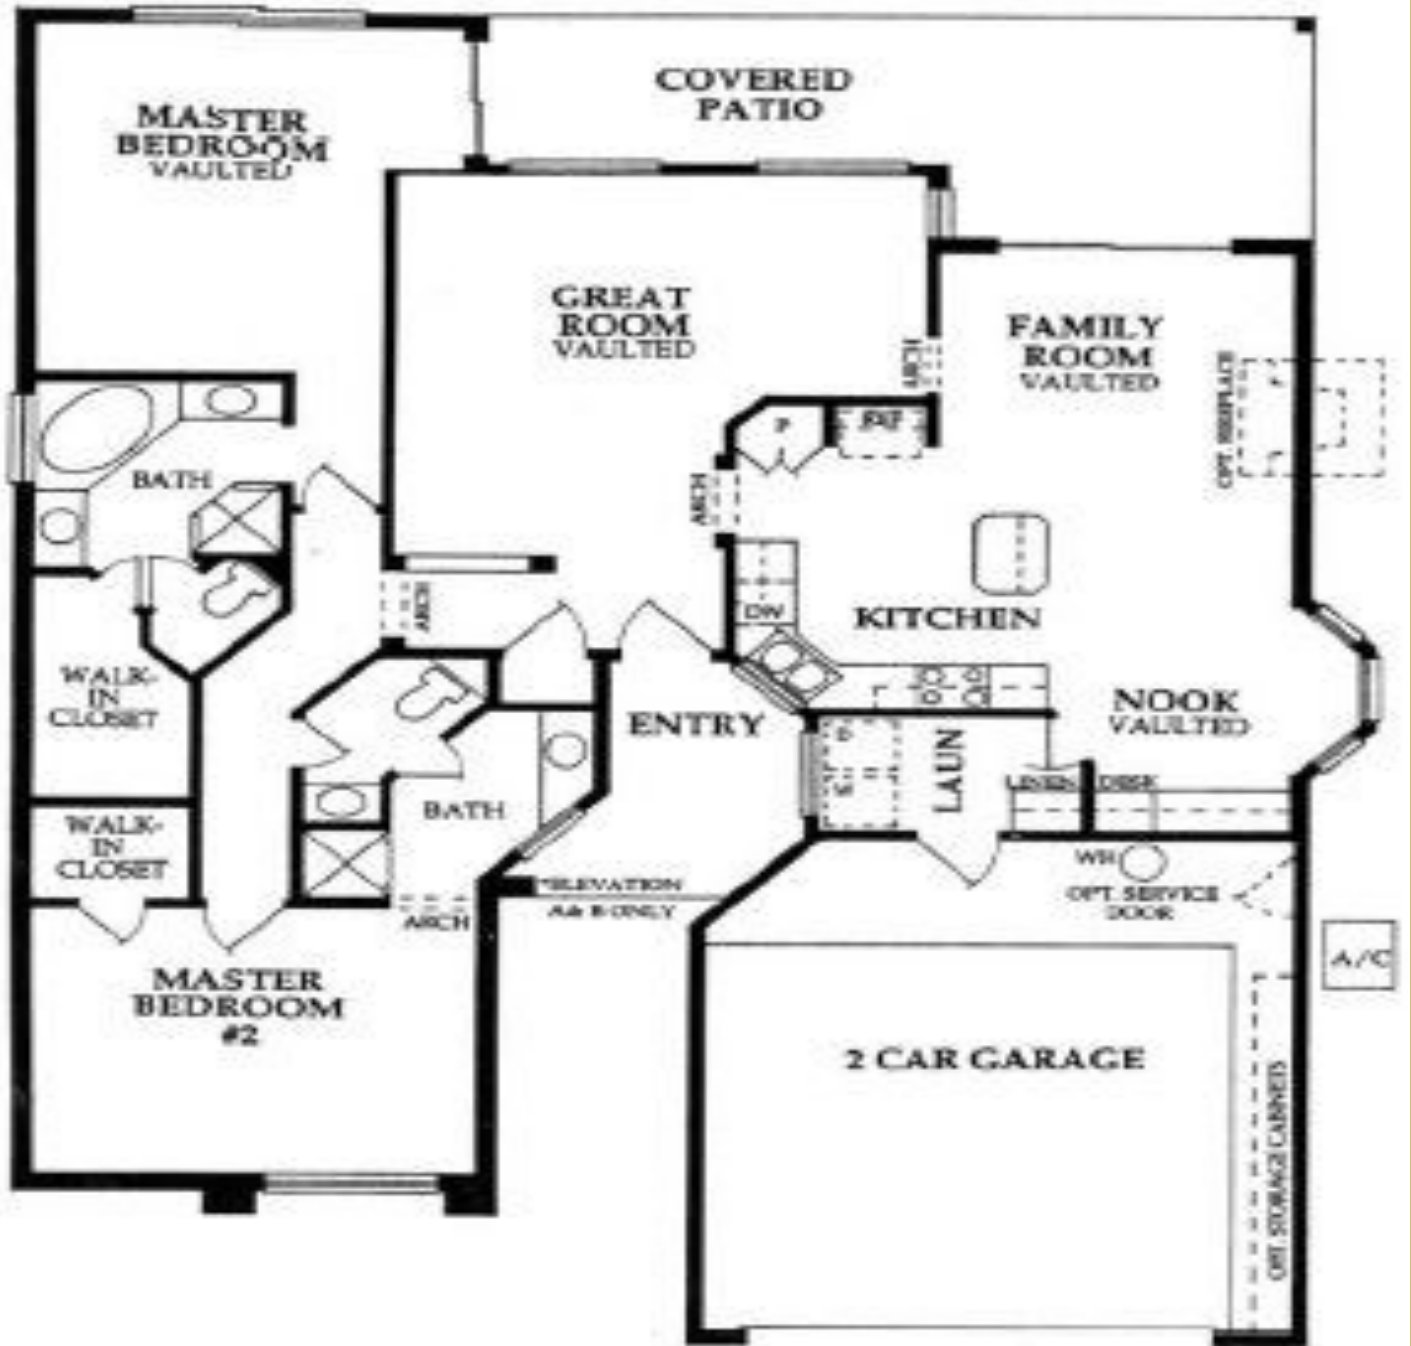

Heritage 1582~Pebble Creek 1582 sqft. 2 MBR, 1.5 BA

The Cascade Team
REAL ESTATE

Craig Rhodes~The Cascade Team

"Excellence in Customer Care"

az-homes-online.com