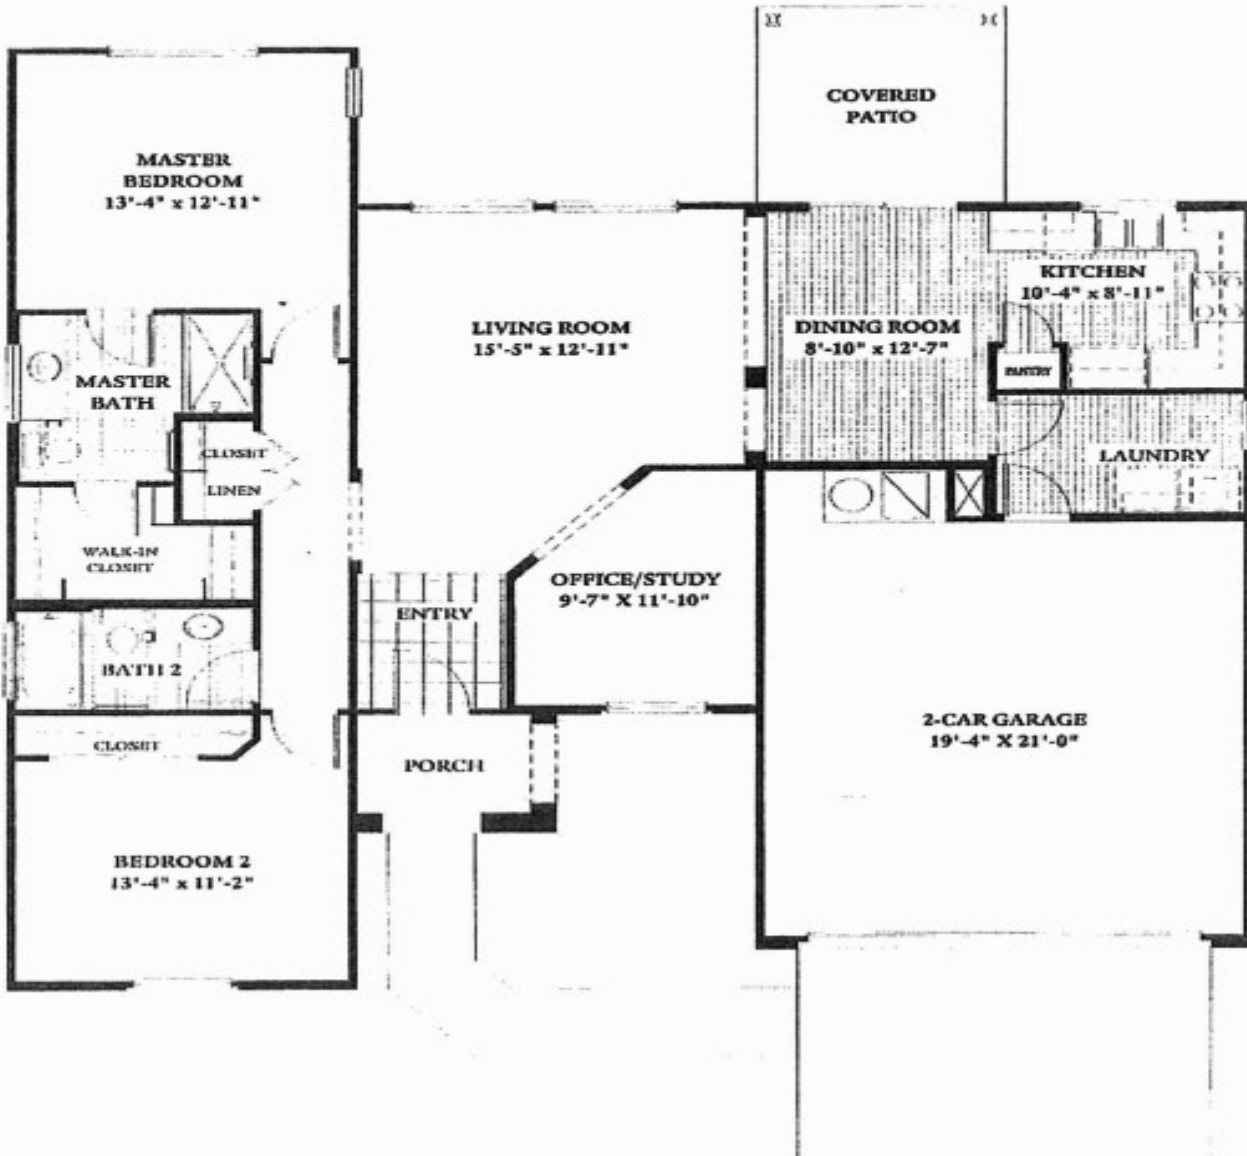

Heritage in Sun City Grand 1392 sf. 2BR, 1.75BA, Office

The Heritage Home Plan - 1,392 sq. ft.

Craig Rhodes | Sun City Grand Expert

"Excellence in Customer Care"

AZ-Homes-Online.com