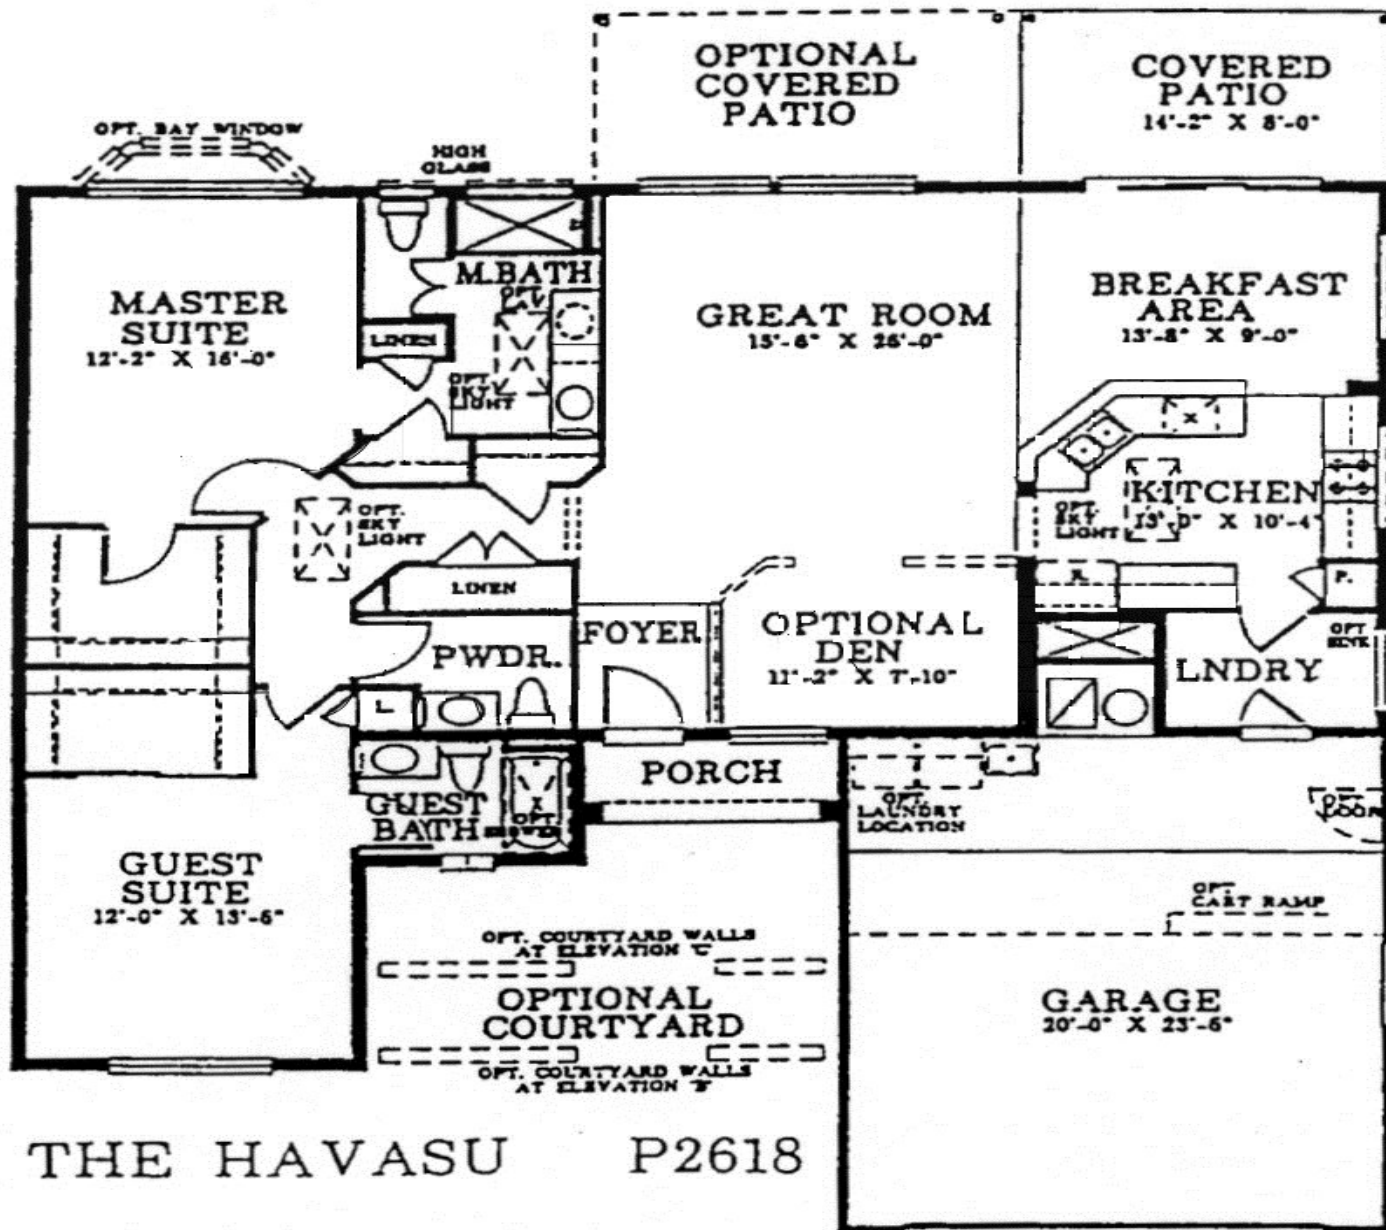

The "Havasu" in S.C. West 1547 sqft. 2 BR, 2 BA, Nook 1997

THE HAVASU P2618

GUEST SUITE / POWDER ROOM

Approximately 1,666 liveable square feet
 (Available at Elevations 'B' & 'C' only)

AT CART OPTION

The Cascade Team
 REAL ESTATE