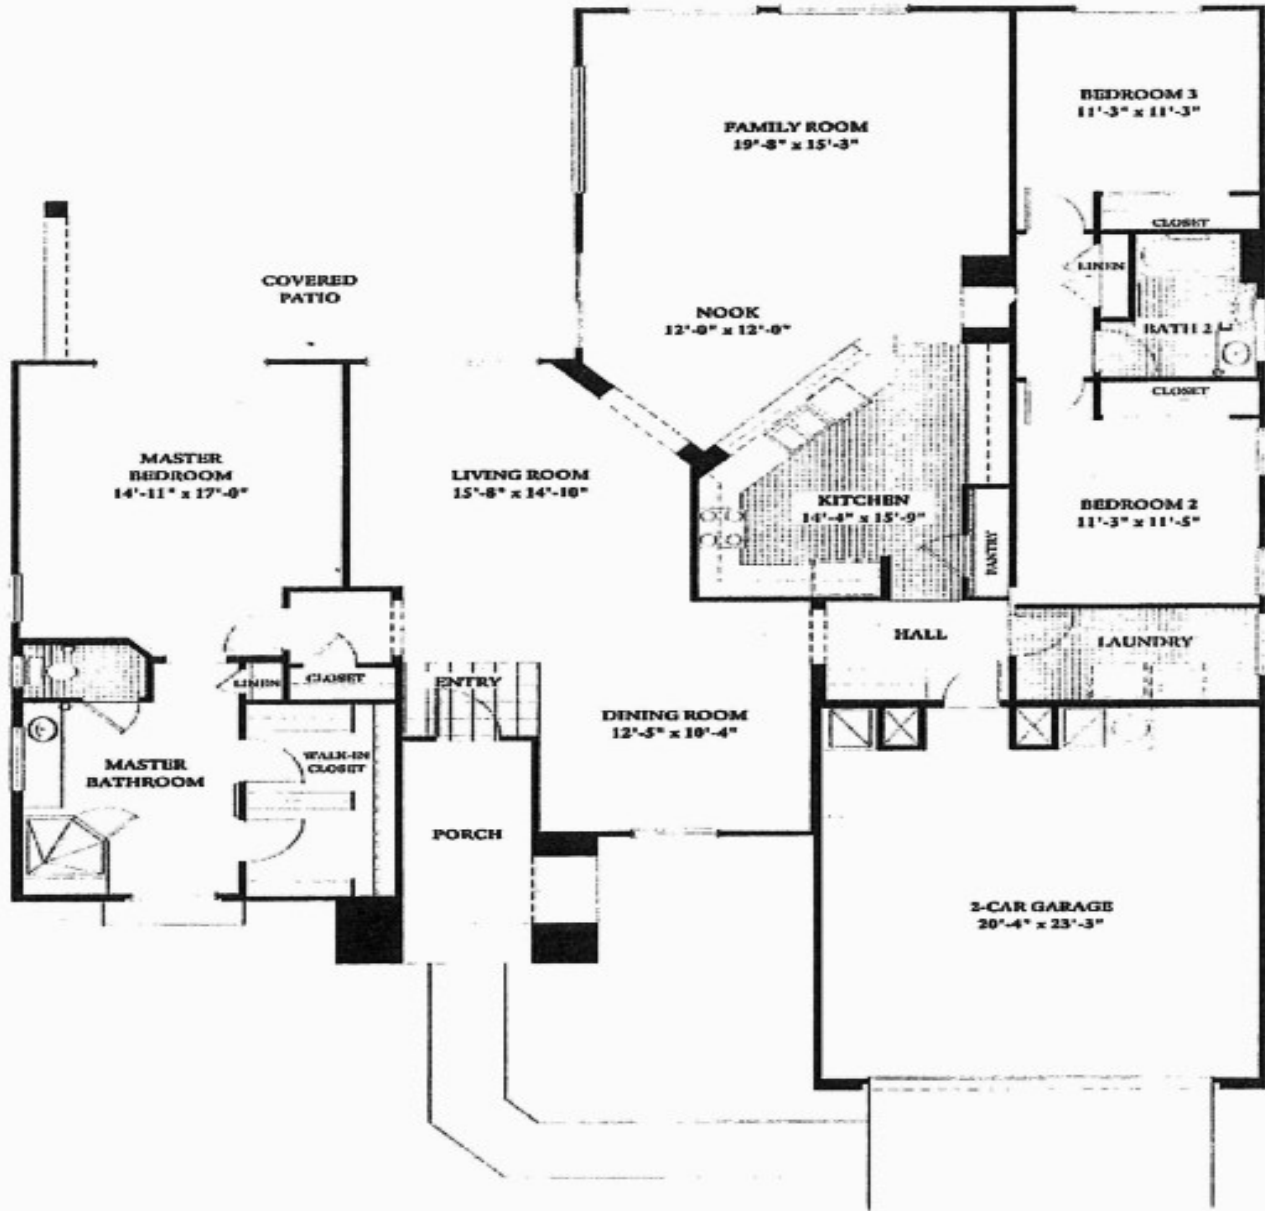

Hacienda, Sun City Grand 2314 sqft. 3BR, 2BA, 2 cars

The Hacienda
Home Plan - 2,314 sq. ft.

The Cascade Team
REAL ESTATE

Craig Rhodes | TCT Real Estate
Discount Commissions | Buyer Rebates

AZ-Homes-Online.com