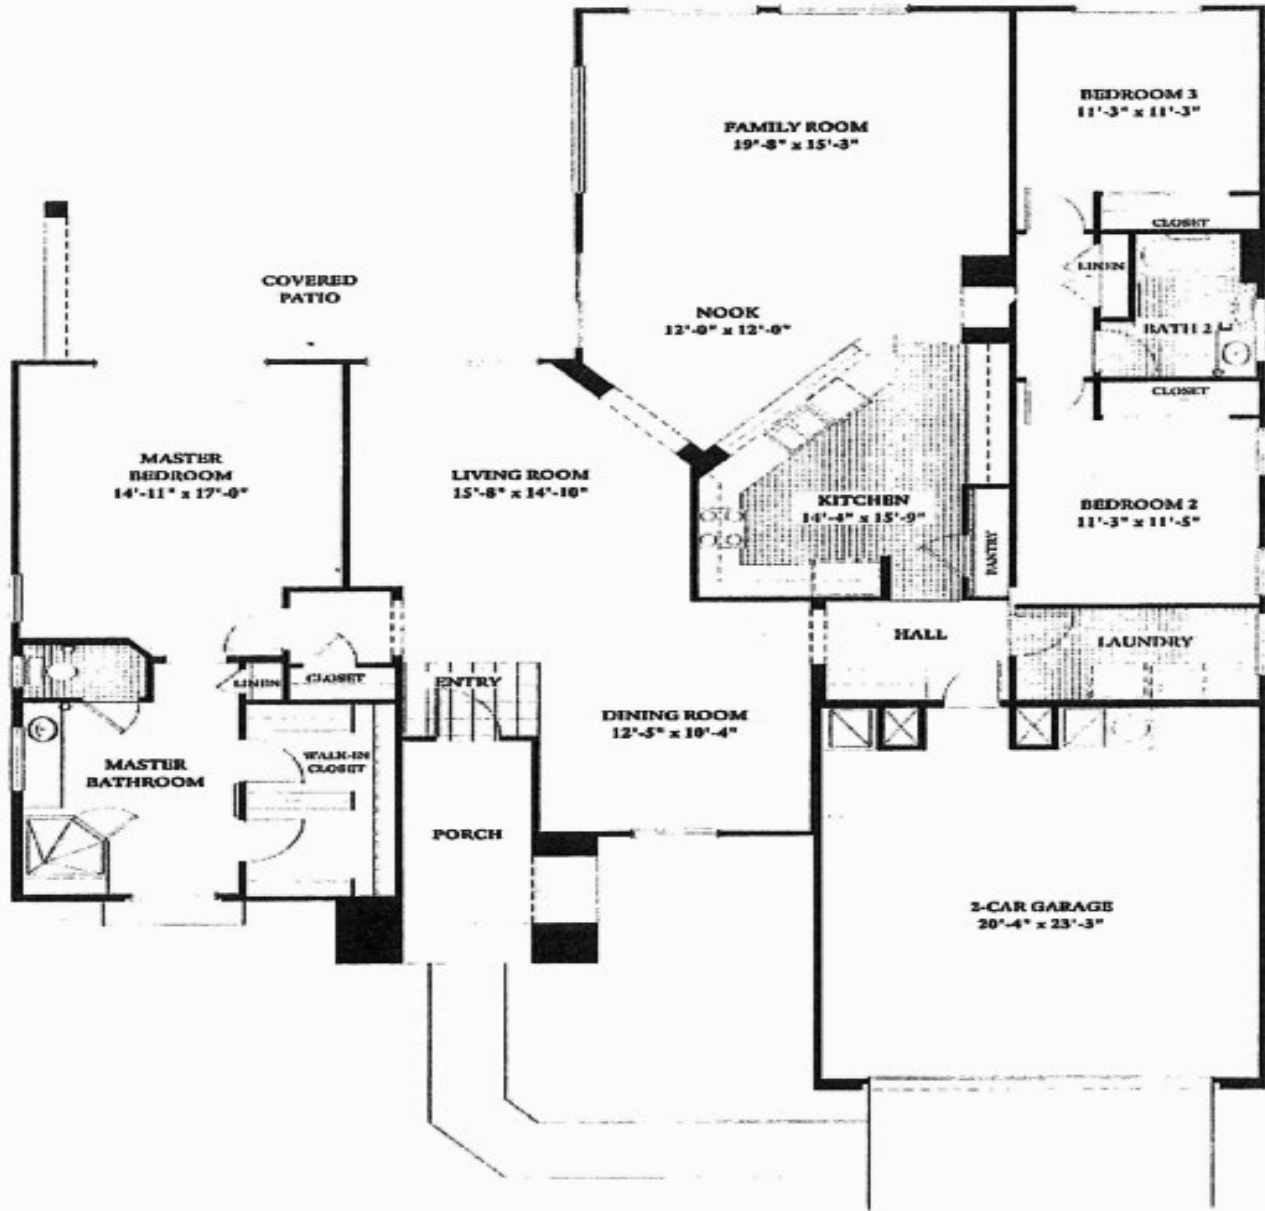

Hacienda, Sun City Grand 2314 sqft. 3BR, 2BA, 2 cars

The Hacienda
Home Plan - 2,314 sq. ft.

The Cascade Team
REAL ESTATE

Craig Rhodes~The Cascade Team

"Excellence in Customer Care"

AZ-Homes-Online.com