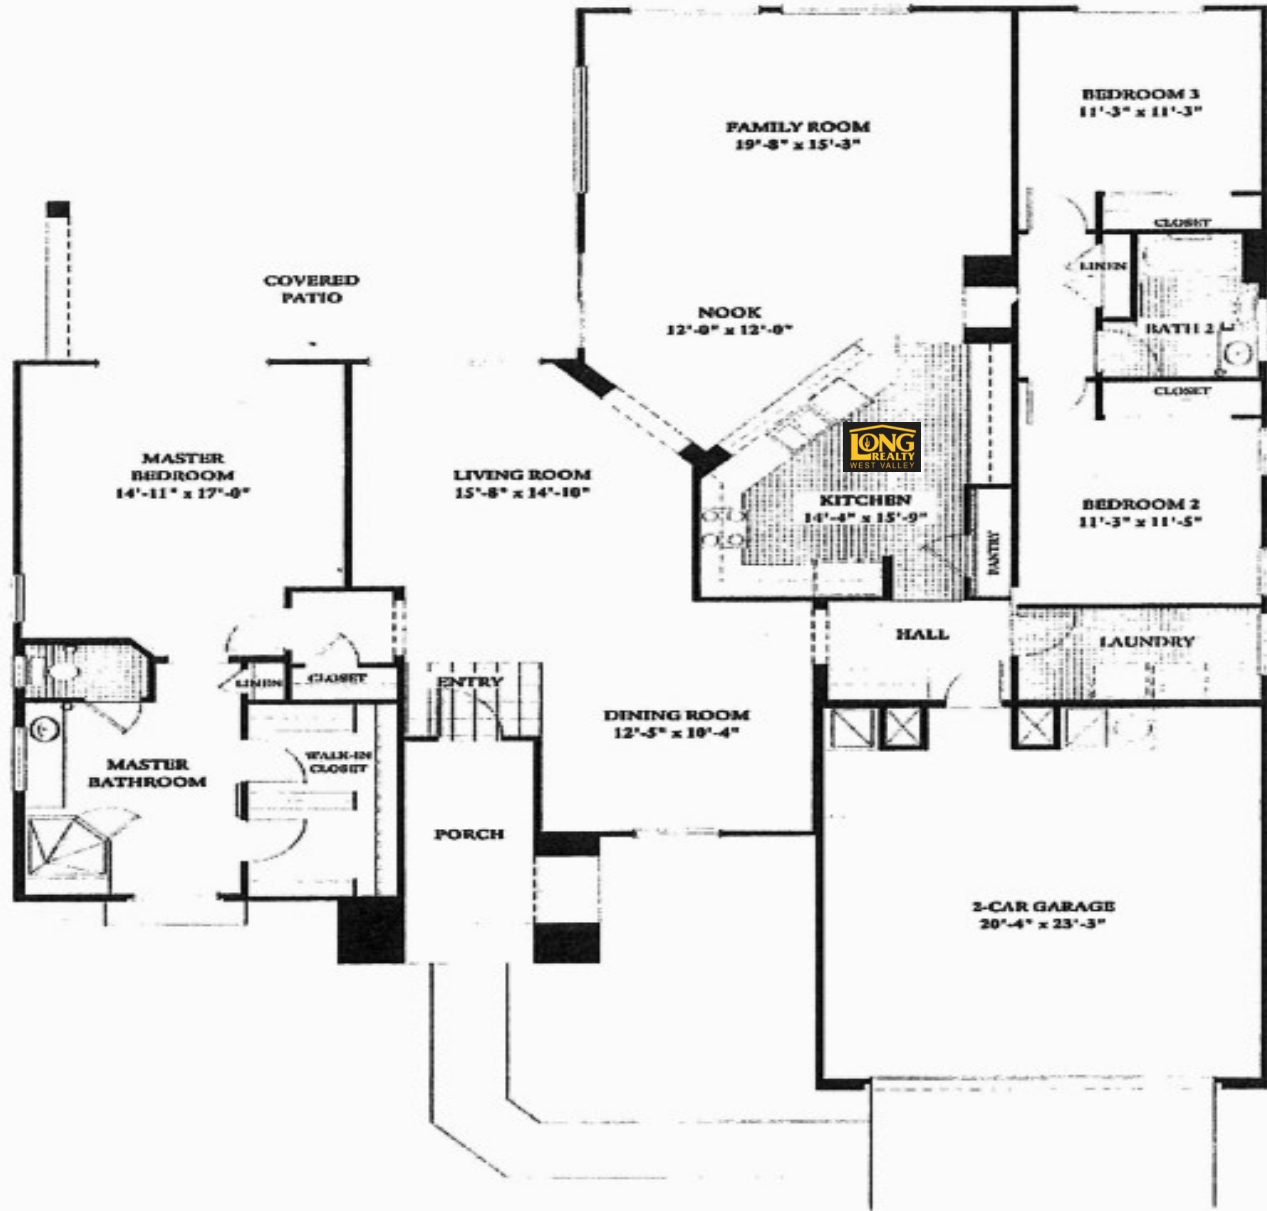

Hacienda, Sun City Grand 2314 sqft. 3BR, 2BA, 2 cars

The Hacienda Home Plan - 2,314 sq. ft.

Craig Rhodes | Sun City Grand Expert
Discount Commissions | Full Service

AZ-Homes-Online.com