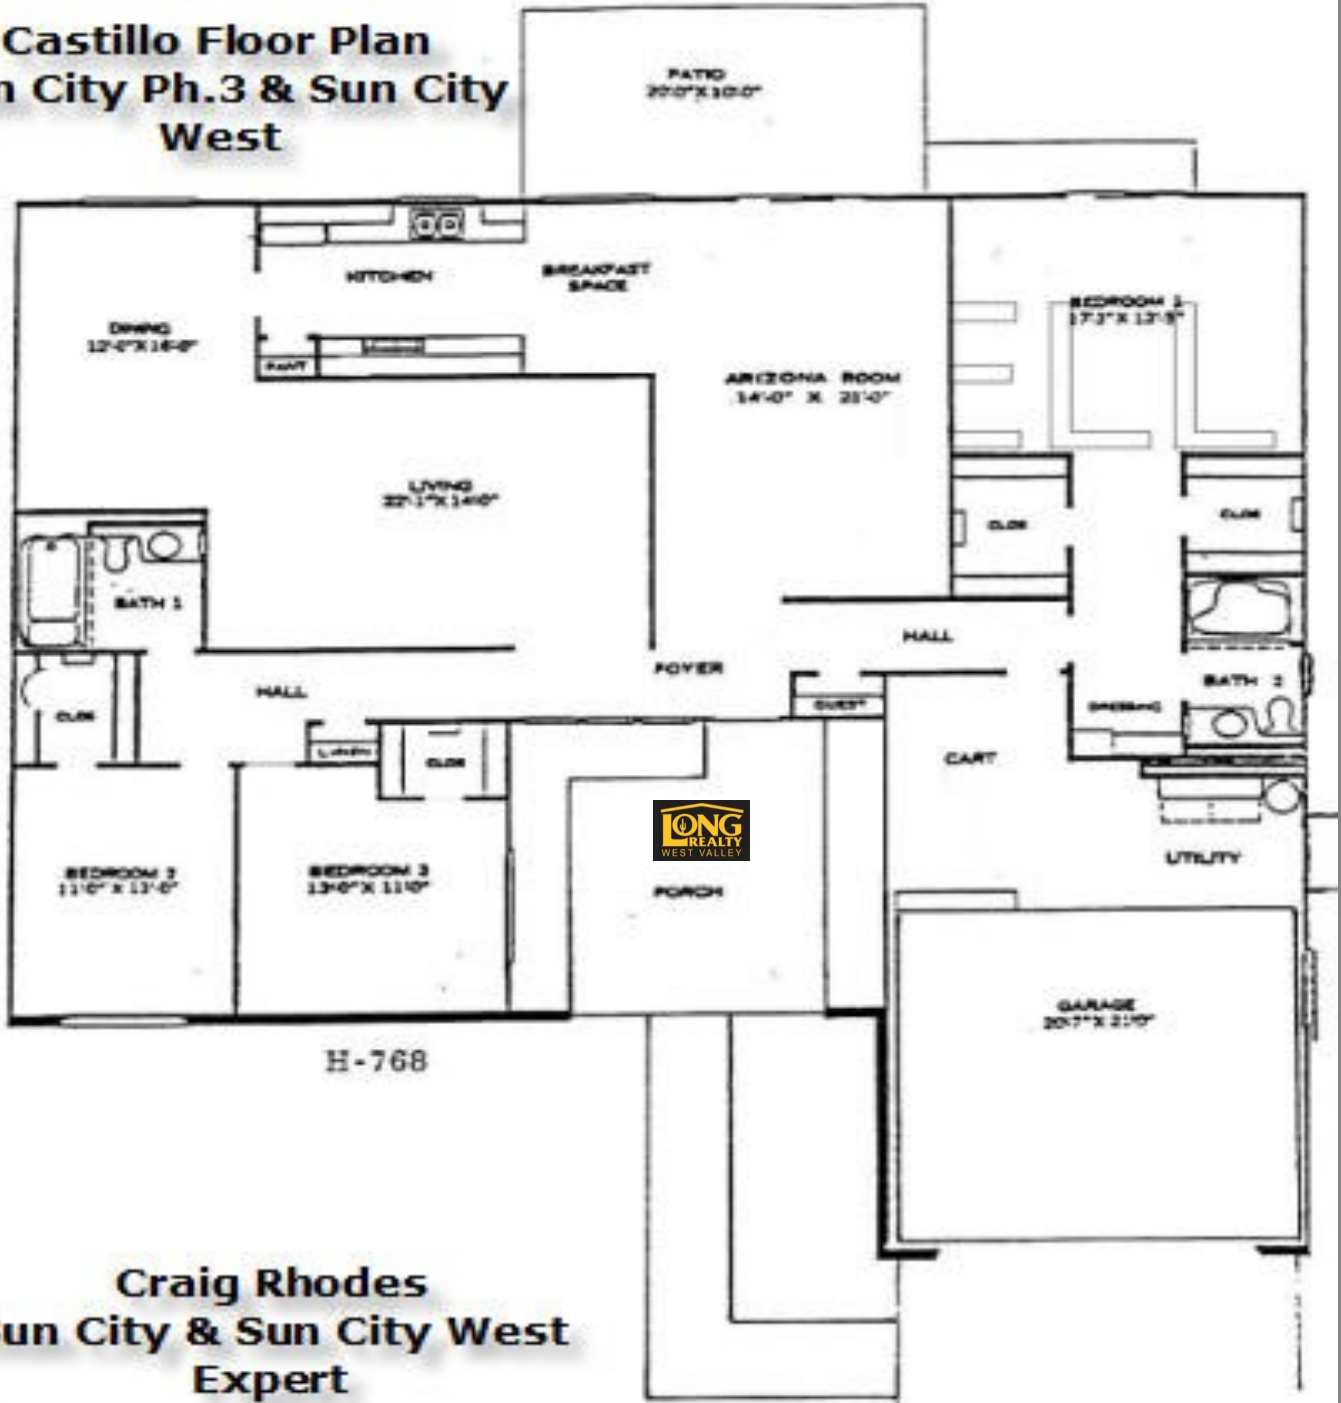

**H768 Model | SC West/Sun City 2136sf Split 3 BR, 1.75 BA
AKA: Castillo | Algonquin | Natchez**

**Castillo Floor Plan
Sun City Ph.3 & Sun City
West**

**Craig Rhodes
Sun City & Sun City West
Expert**

Craig Rhodes | Sun City Resident Expert