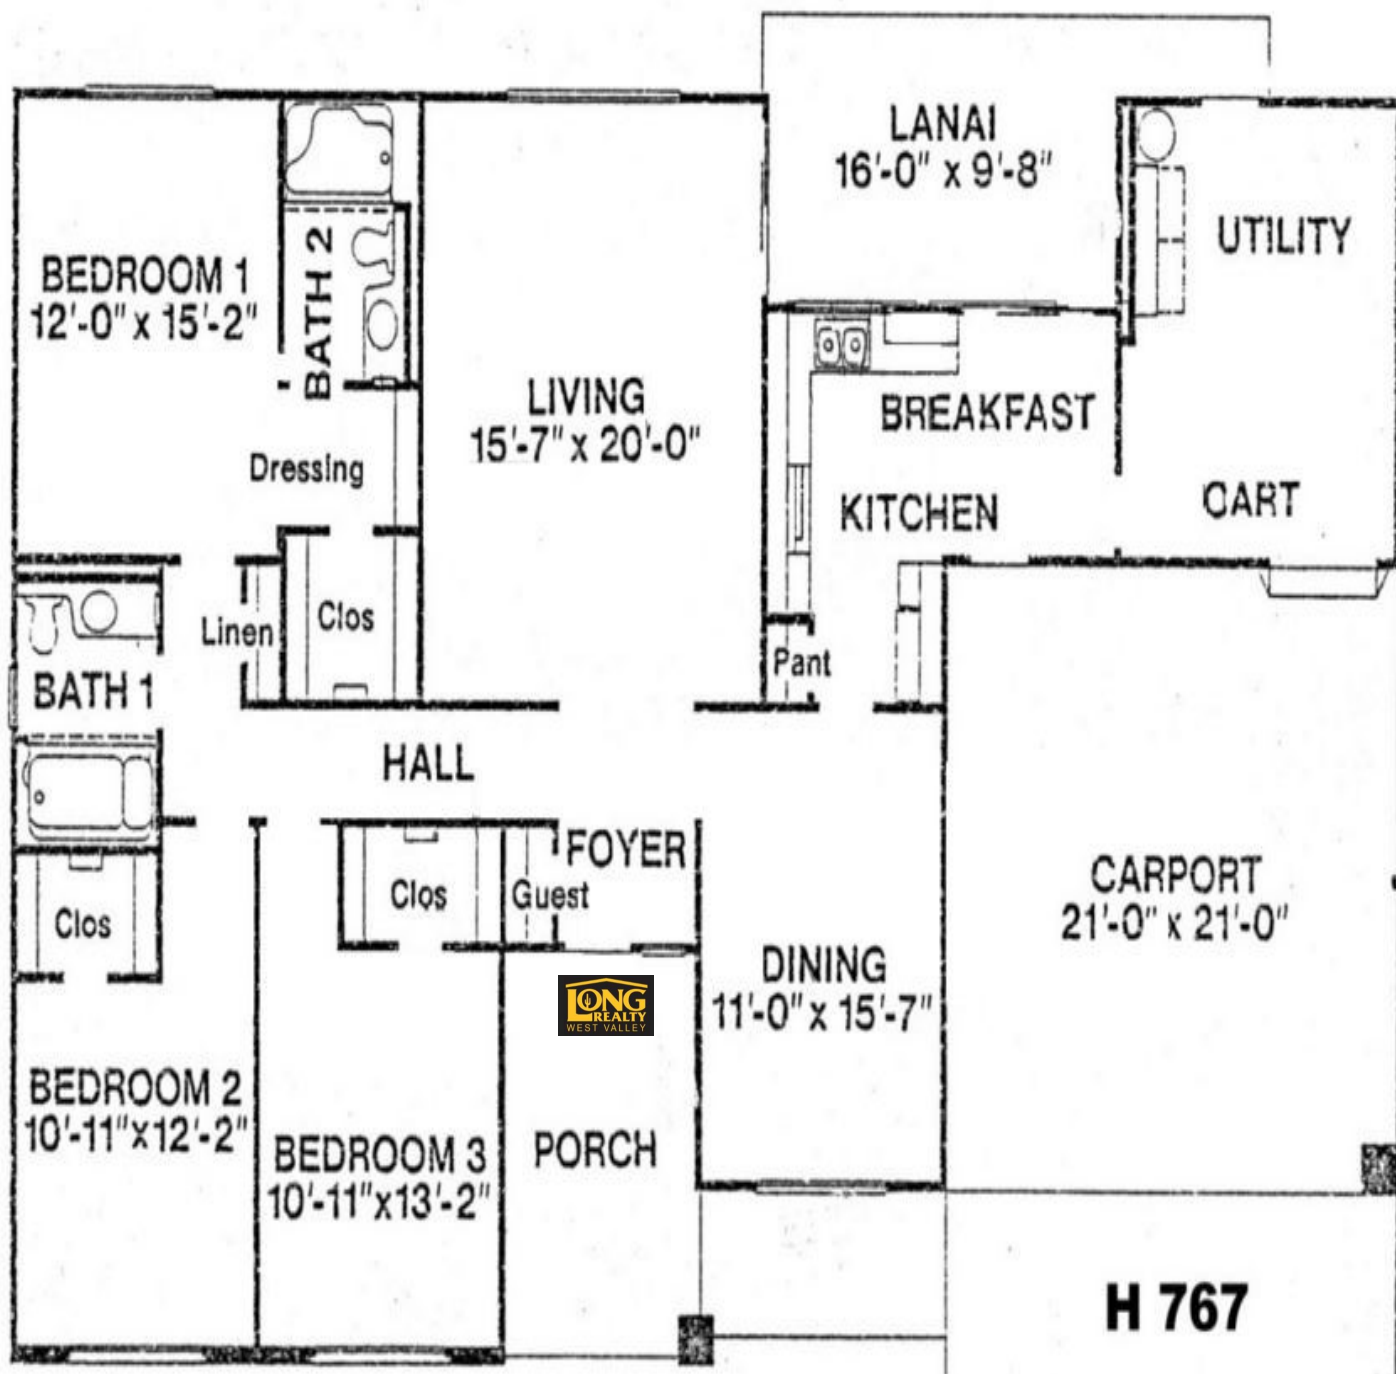

**H767 Model | Sun City Ph.3, 1666 sqft. 3BR, 1.75BA**  
**AKA: Skyline | Molley Pritcher**

Craig Rhodes | Sun City Resident Expert

"Excellence in Client Care"

[AZ-Homes-Online.com](http://AZ-Homes-Online.com)