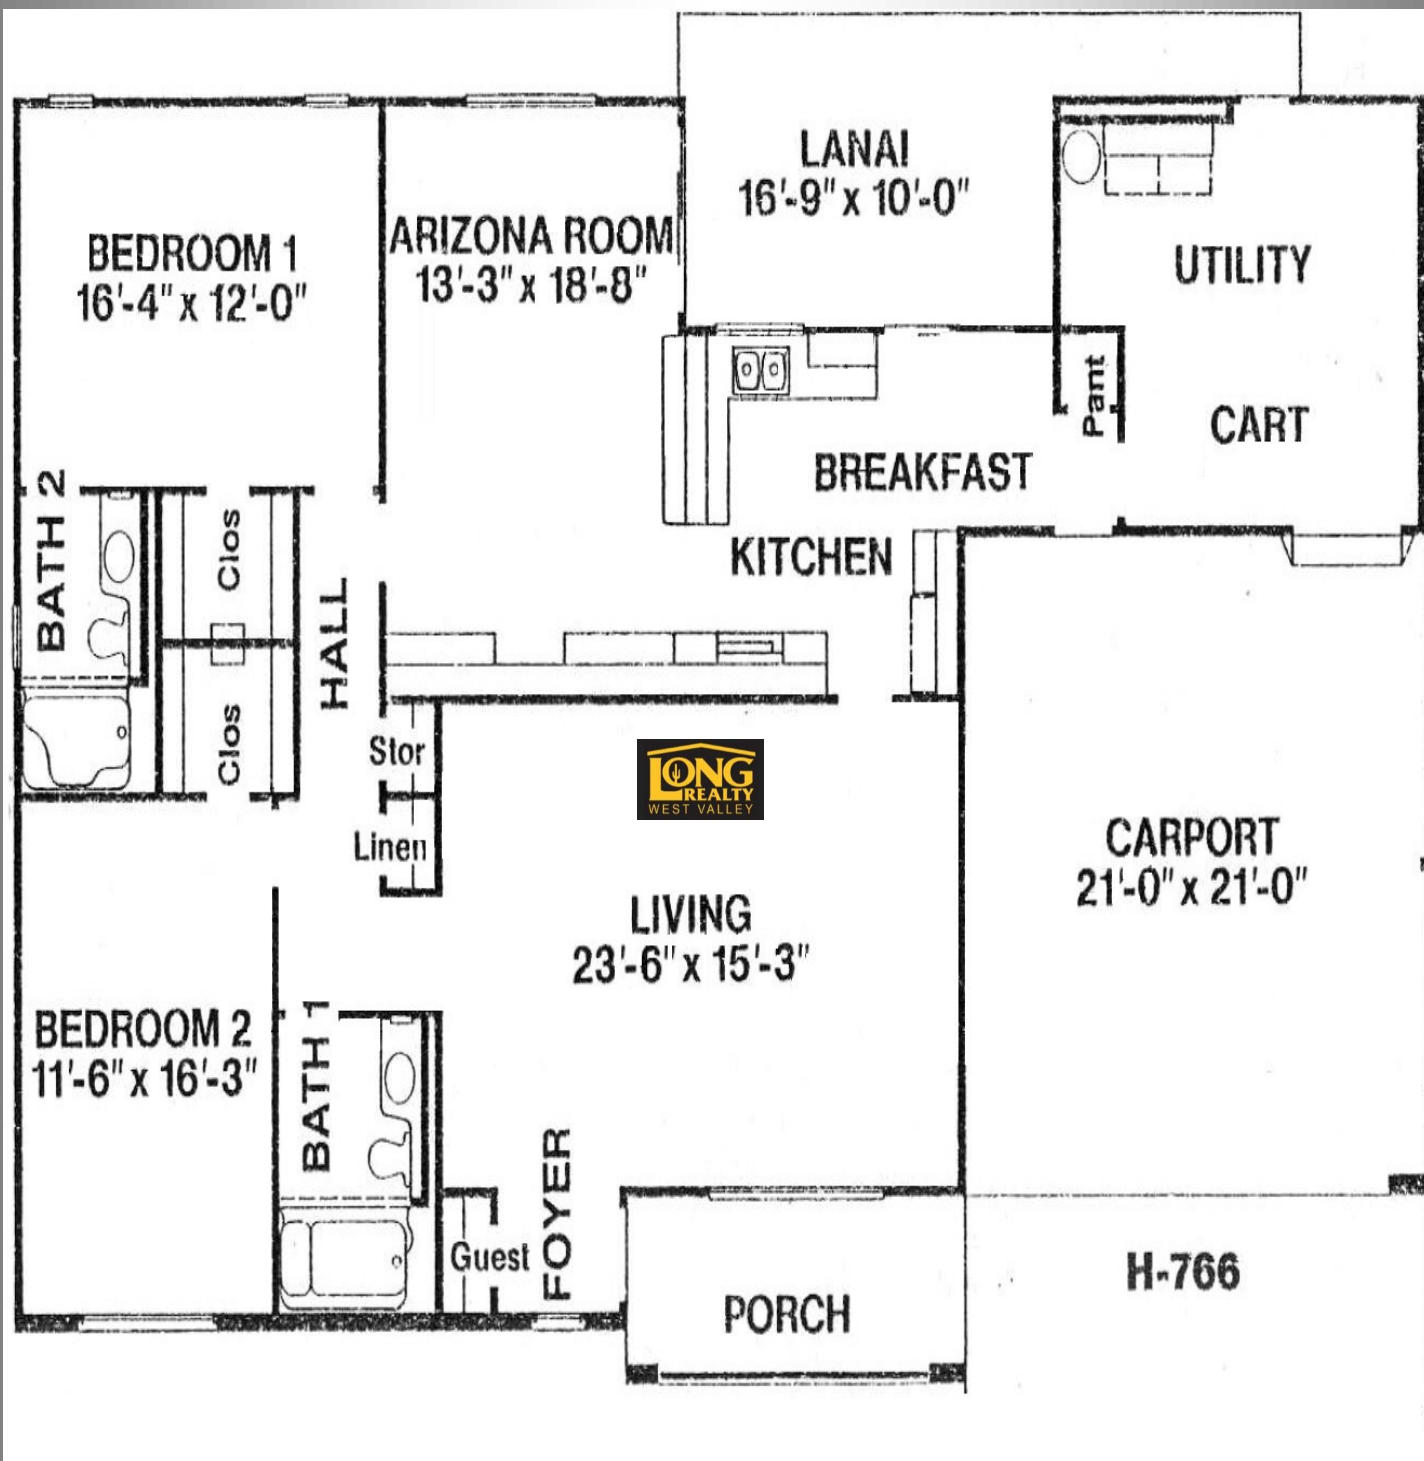

H766 Model | Sun City/SC West | 1800+ sqft. 2 BR, 1.75 BA AKA : Annapolis (basic) | Tecumseh | Vincennes

Craig Rhodes | Sun City Resident Expert

"Excellence in Client Care"

AZ-Homes-Online.com