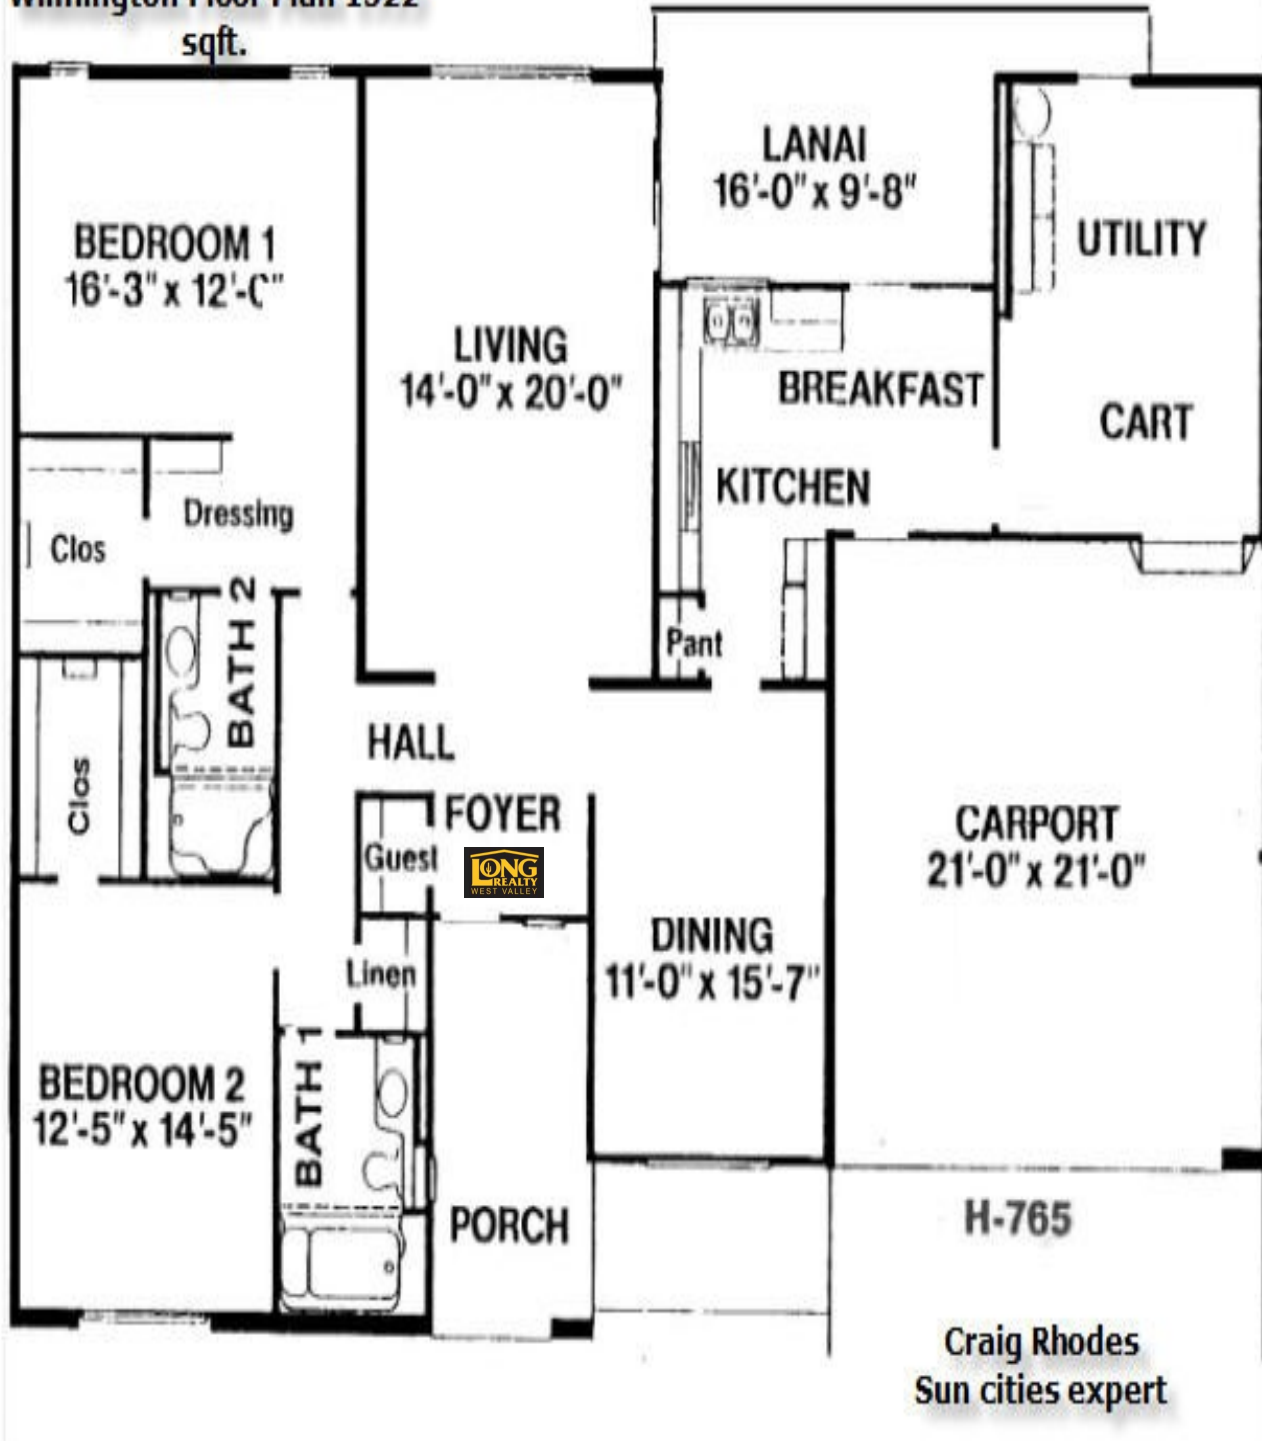

H765 Model | Sun City Ph. 3, 1522 sqft. 2BR, 1.75BA
AKA: Wilmington | Ottawa

Wilmington Floor Plan 1522
sqft.

Craig Rhodes | Long Realty

"Excellence in Client Care"

az-homes-online.com