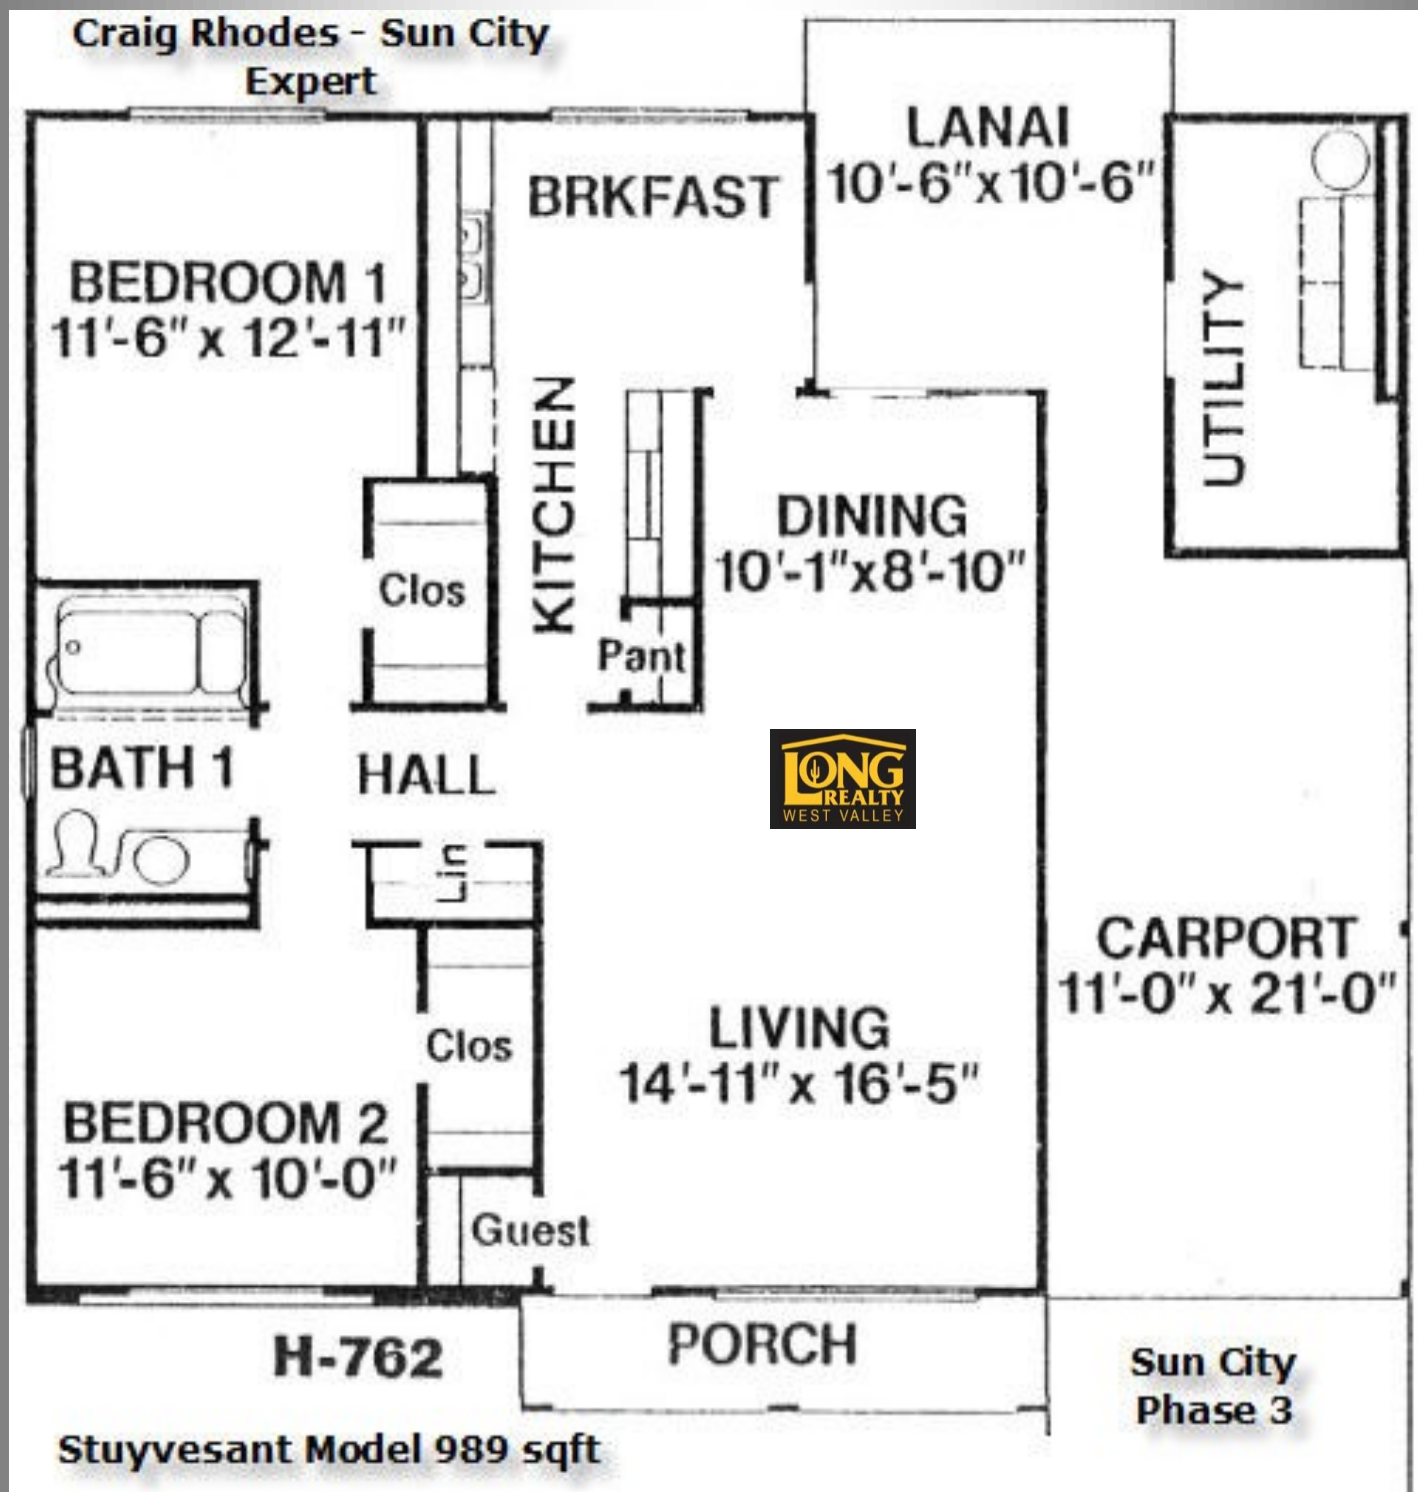

H762 Stuyvesant Model | Sun City 989 sqft. 2BR, 1BA

Craig Rhodes | Sun City Resident Expert

"Excellence in Client Care"

AZ-Homes-Online.com