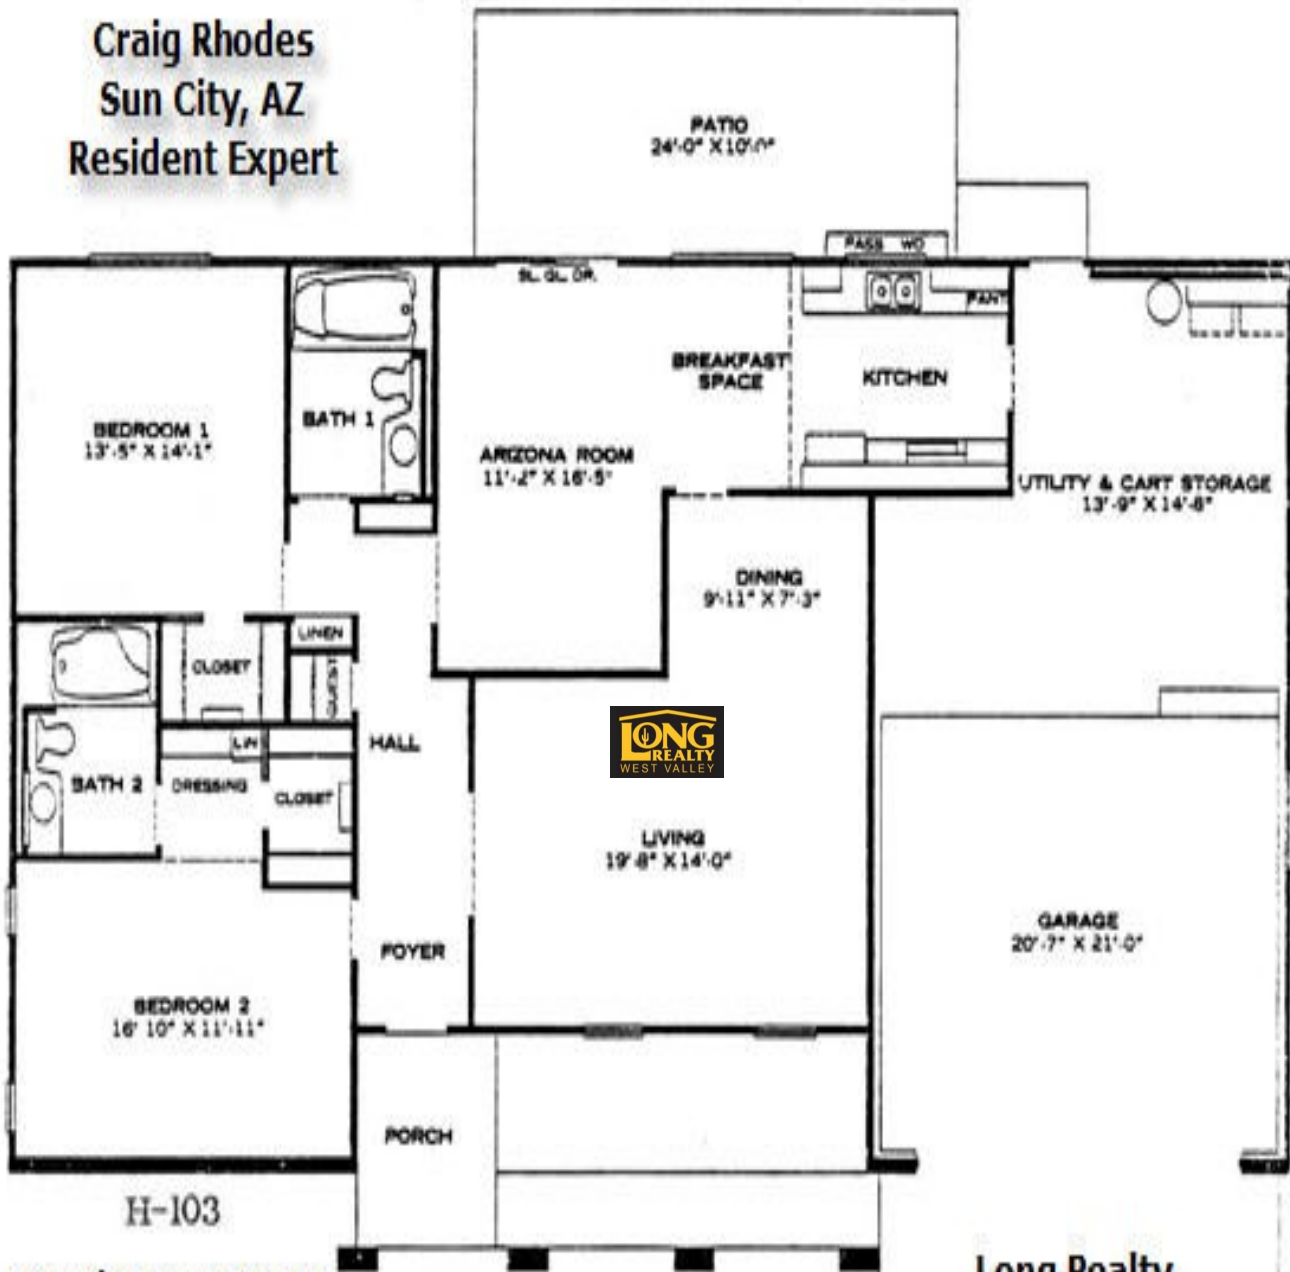

**H103 Model | Sun City 1523 sqft. 2BR, 1.75BA Phase 2&3  
AKA: Bradenton, Capricorn, Cortez, Mansard, Franklin**

**Craig Rhodes**  
Sun City, AZ  
Resident Expert

Craig Rhodes | Long Realty

"Excellence in Client Care"