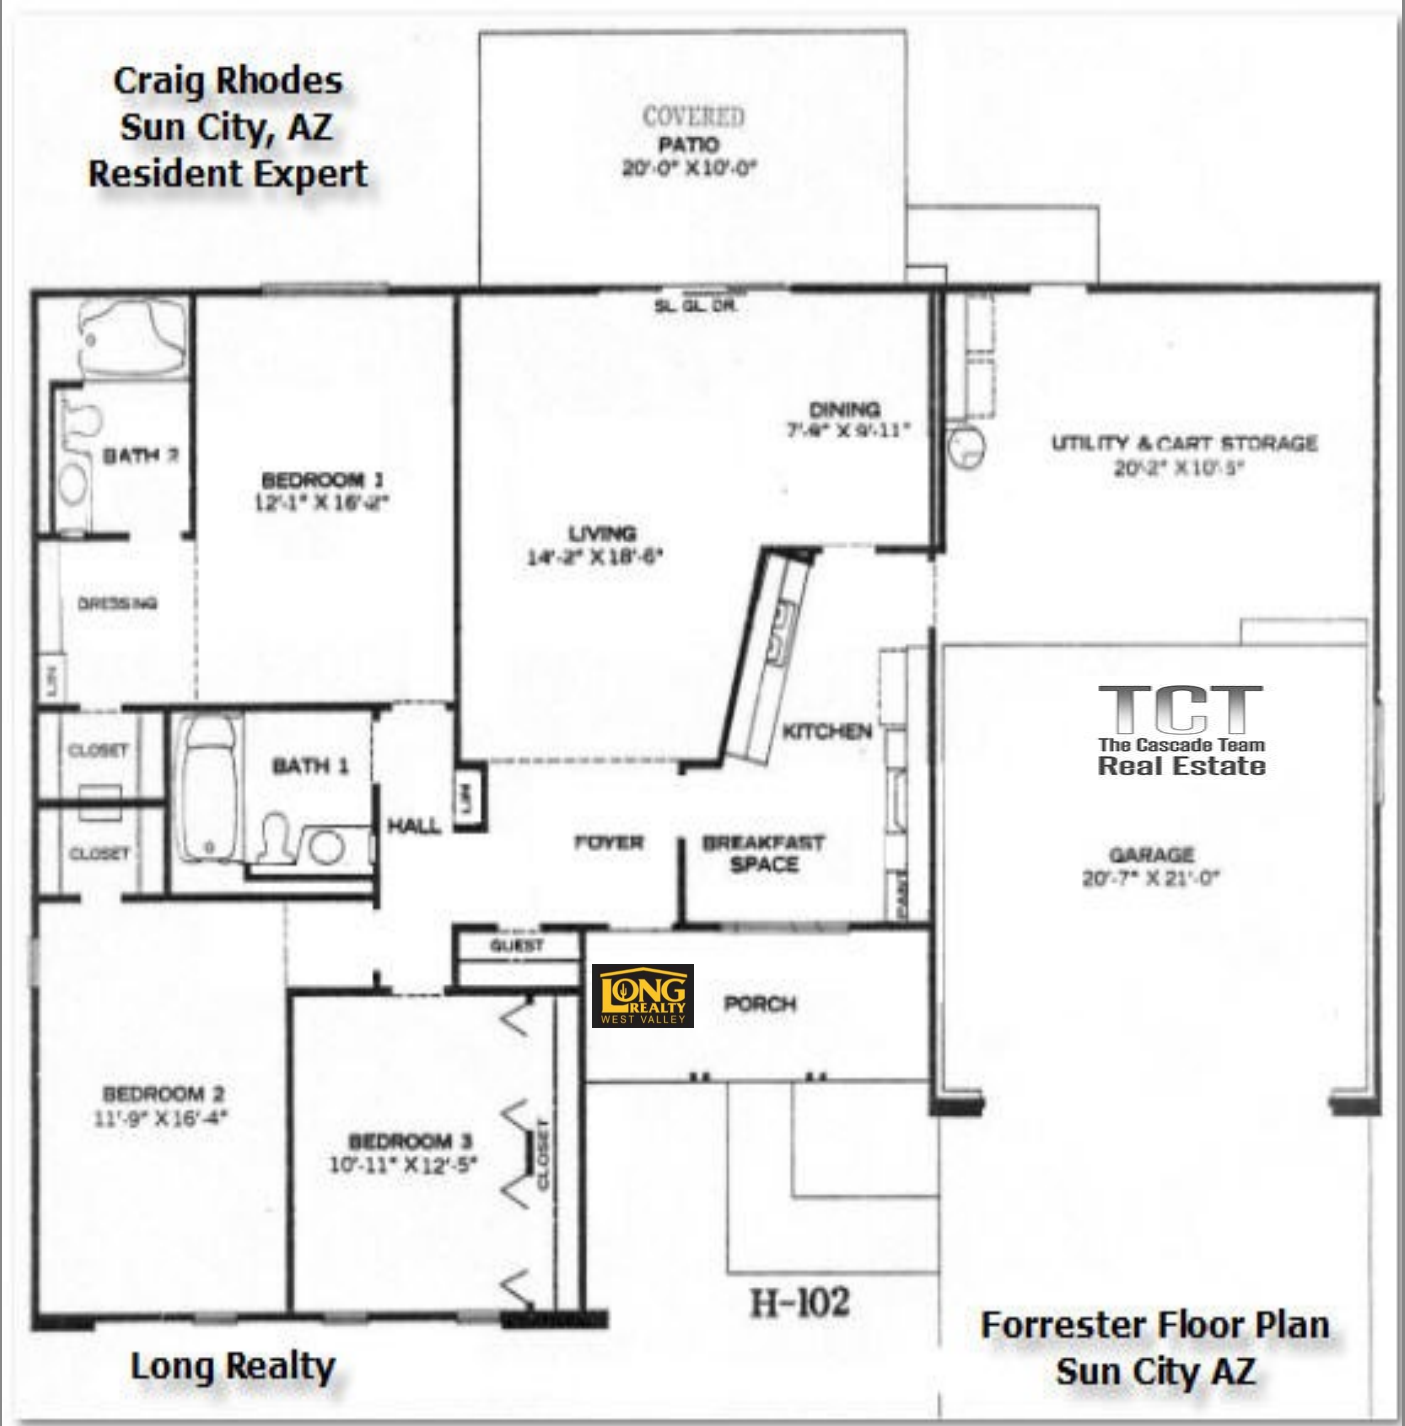

**H102 Model | Sun City | 1494 sqft. 2BR, 1.75BA Phase 3
AKA: Adams, Forestor, Gemeni, Glenco, Niagra, Santiago**

Craig Rhodes | Long Realty
"Excellence in Client Care"
AZ-Homes-Online.com