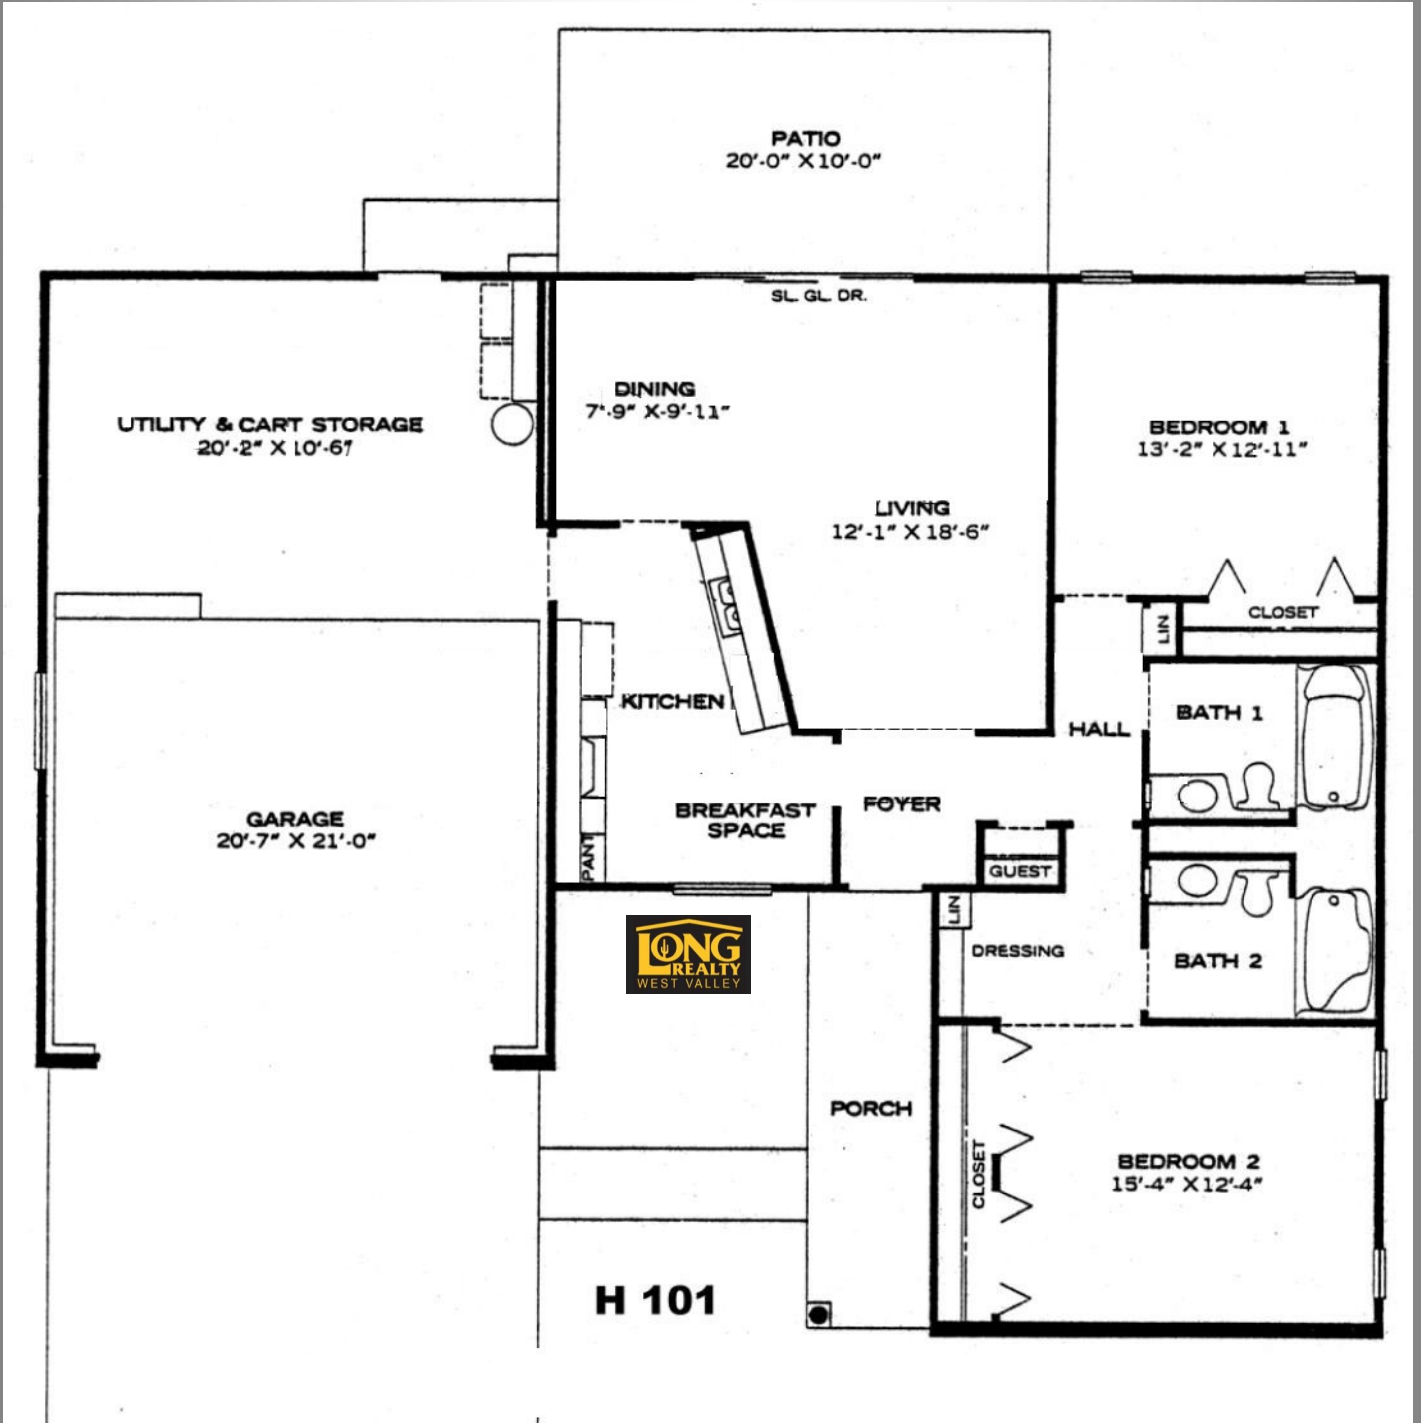

H101 Model Sun City Phase 2&3 1212 sqft. 2BR, 1.75BA
AKA: Georgian, Prescott, Huron, Libra

Craig Rhodes | Sun City Resident Expert

“Excellence in Client Care”

AZ-Homes-Online.com