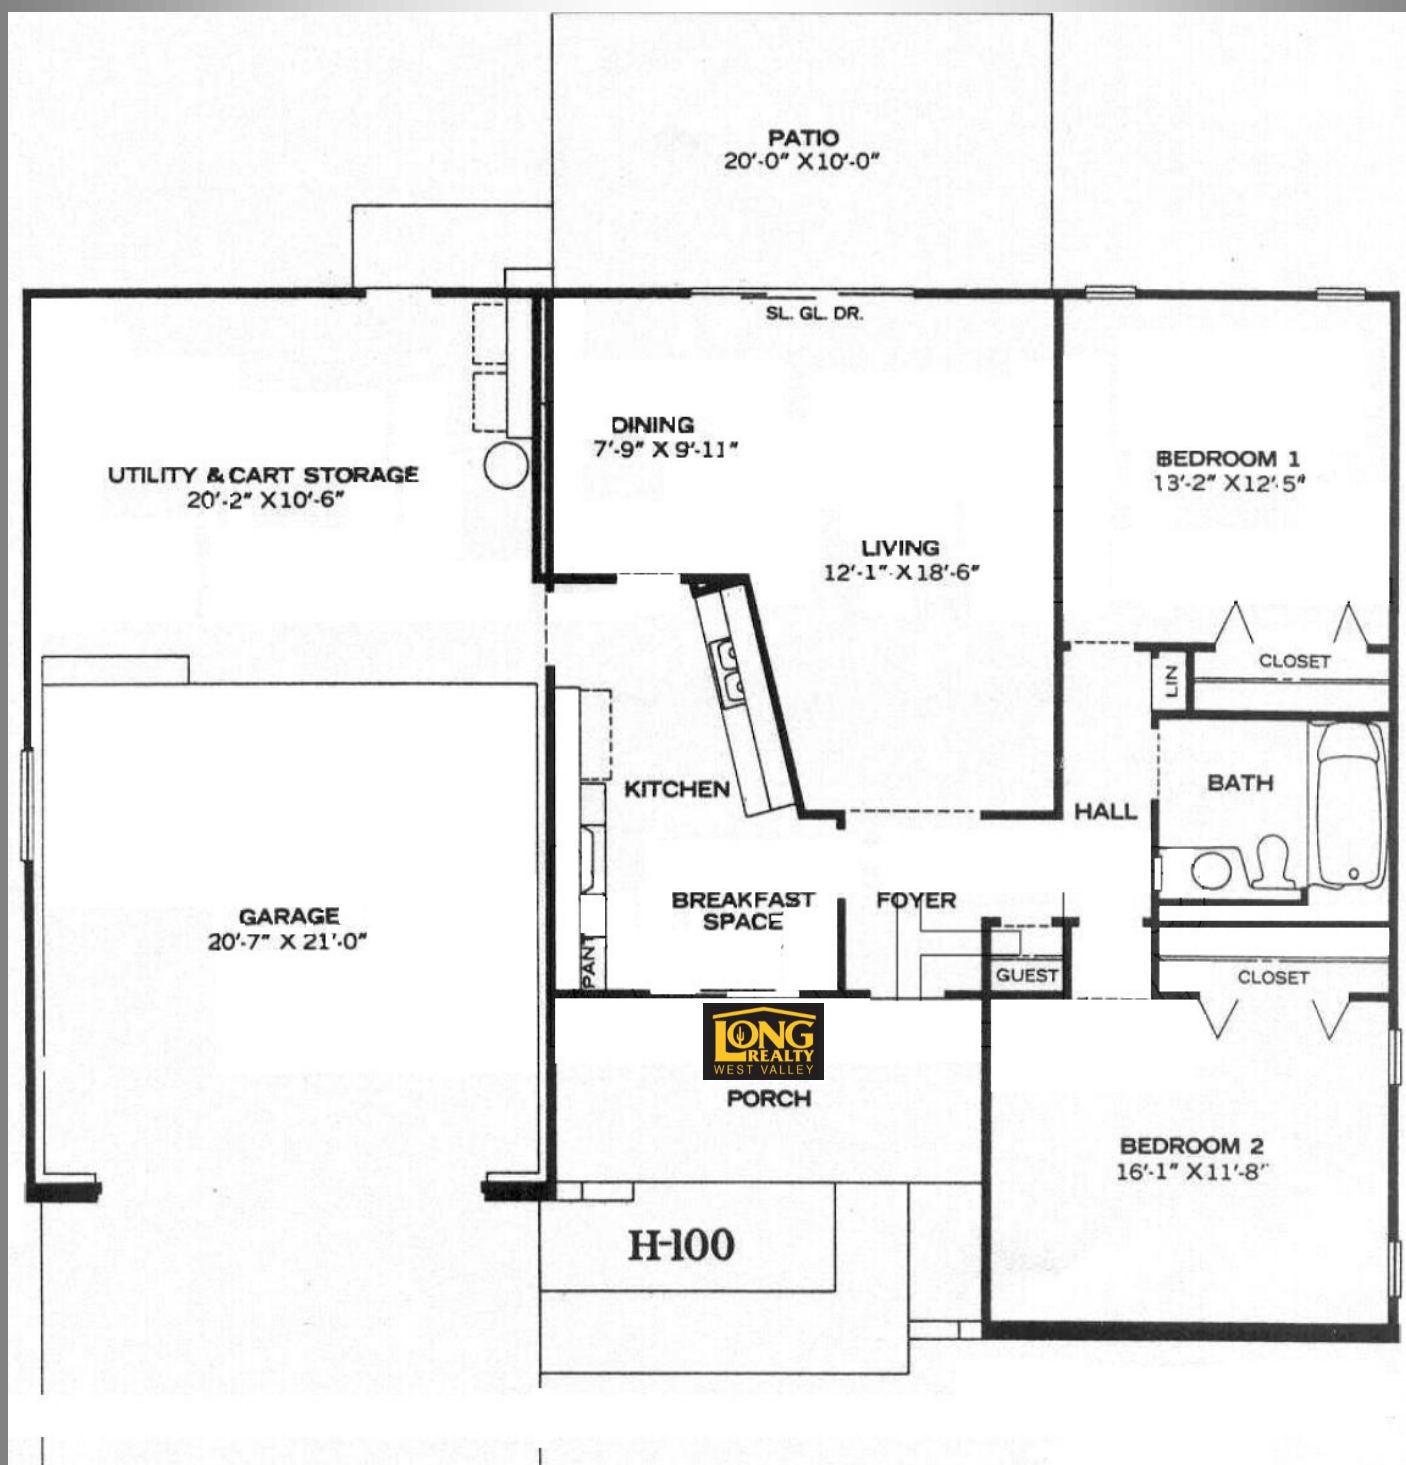

H100 Model | Sun City AZ, 1078 sqft. 2BR, 1BA
AKA: Revere, Derby, Champlain

Craig Rhodes | Sun City Resident Expert

"Excellence in Client Care"

AZ-Homes-Online.com