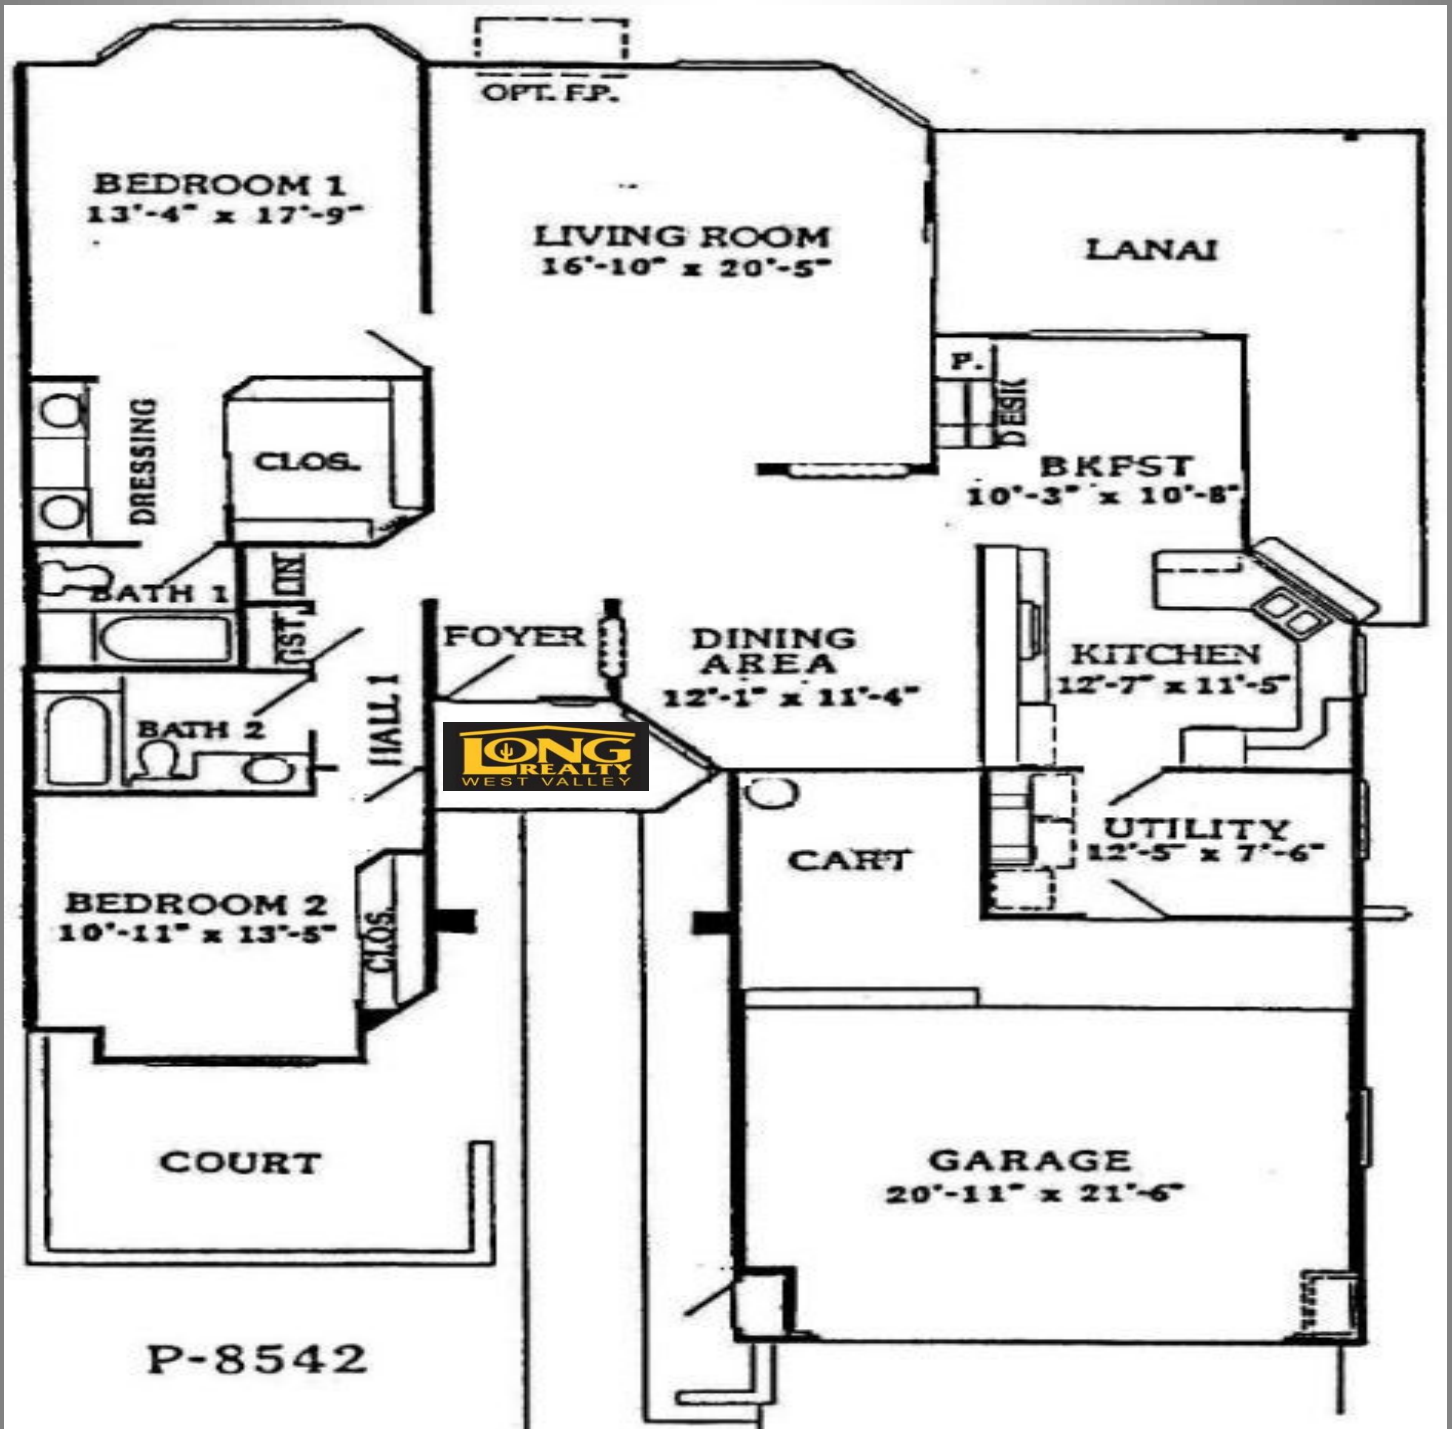

Granada Floor Plan~S.C.West 1734 sf. 2 BR, 1.75 BA

Craig Rhodes | Sun City West Expert

"Excellence in Client Care"

AZ-Homes-Online.com