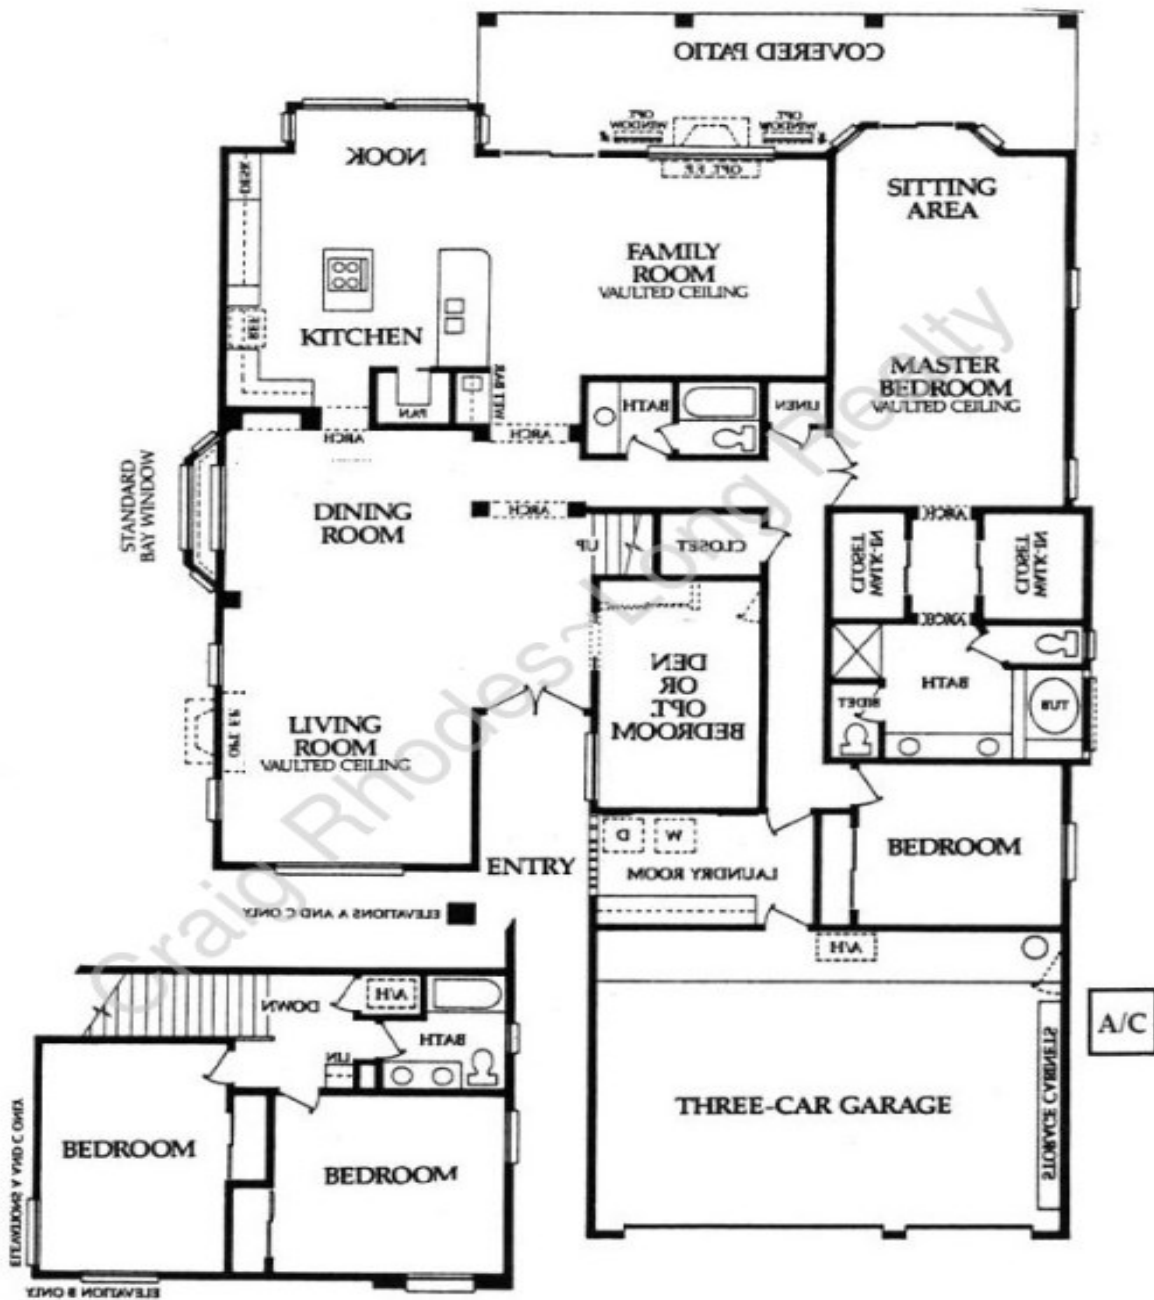

Galleria 3410~Pebble Creek 3410 sf. 4 BR, 2.75 BA, Den

The Rhodes Team
"Excellence in Customer Care"
AZ-Homes-Online.com