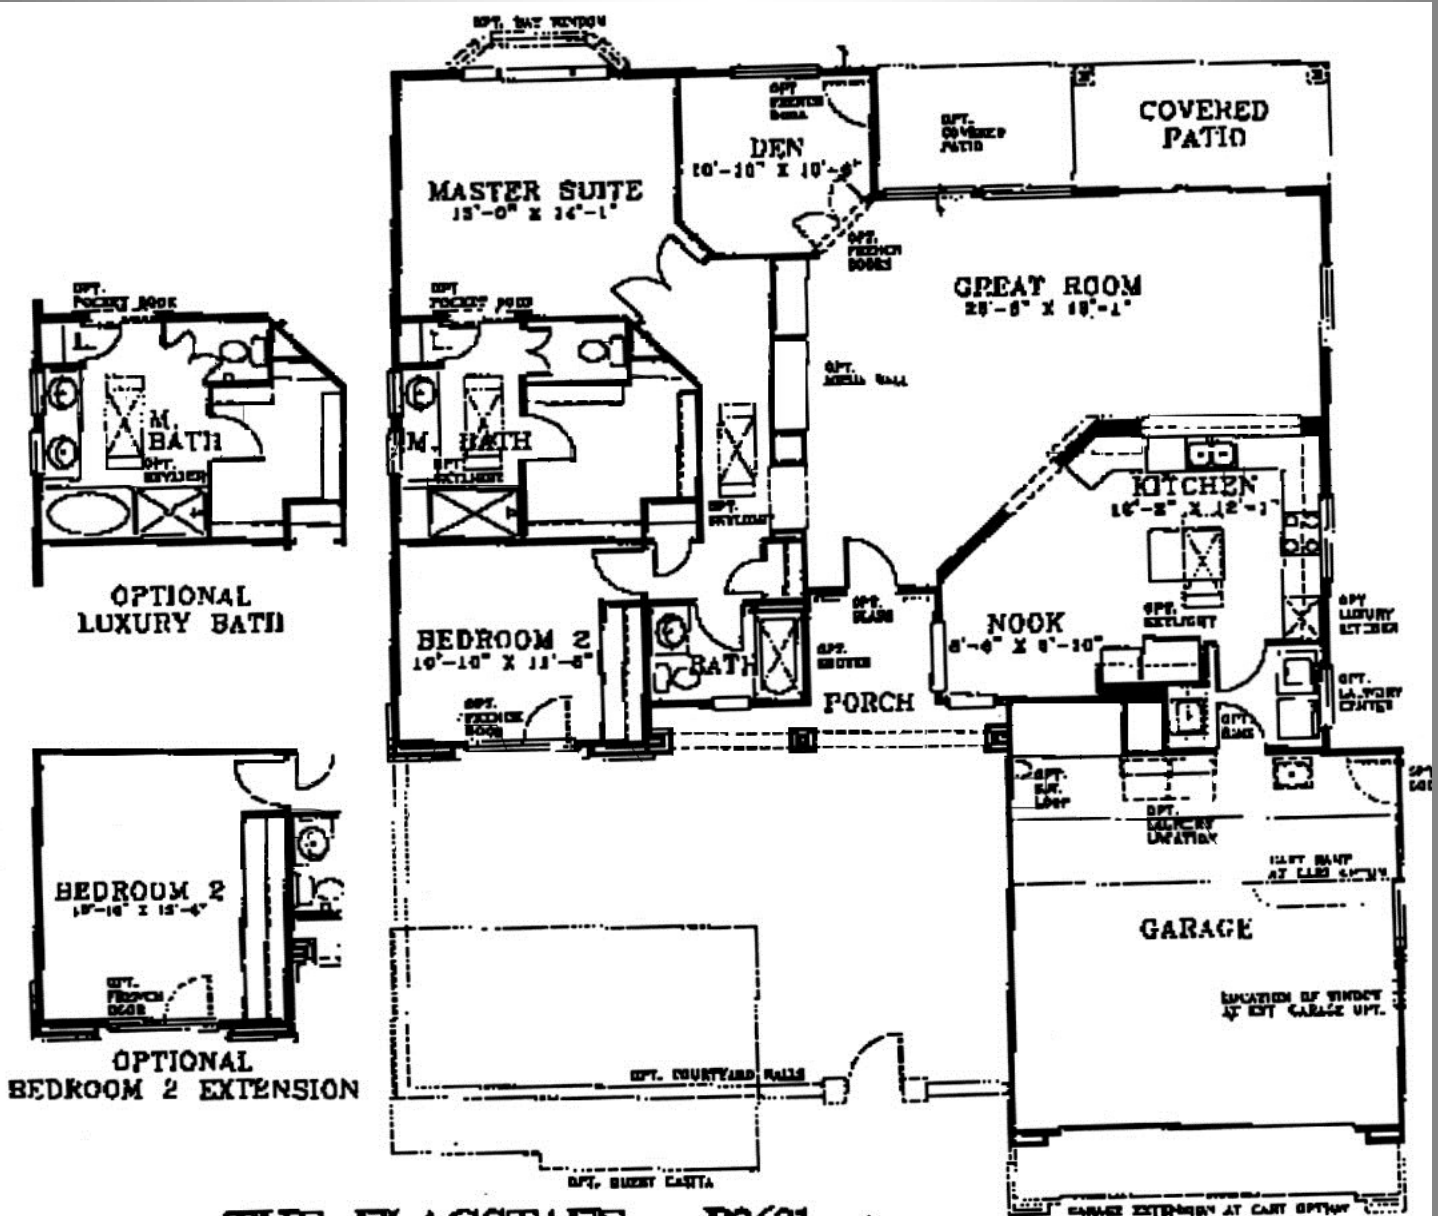

The "Flagstaff" in S.C.W. 2150 sqft 2 BR, 2 BA, Den 1997

THE FLAGSTAFF P2621

- 2 Bedrooms • 2 Bathrooms • Den • Great Room
- Breakfast Area • Kitchen • 2 Car Garage • Covered Patio
- Approximately 1,706 Liveable square feet