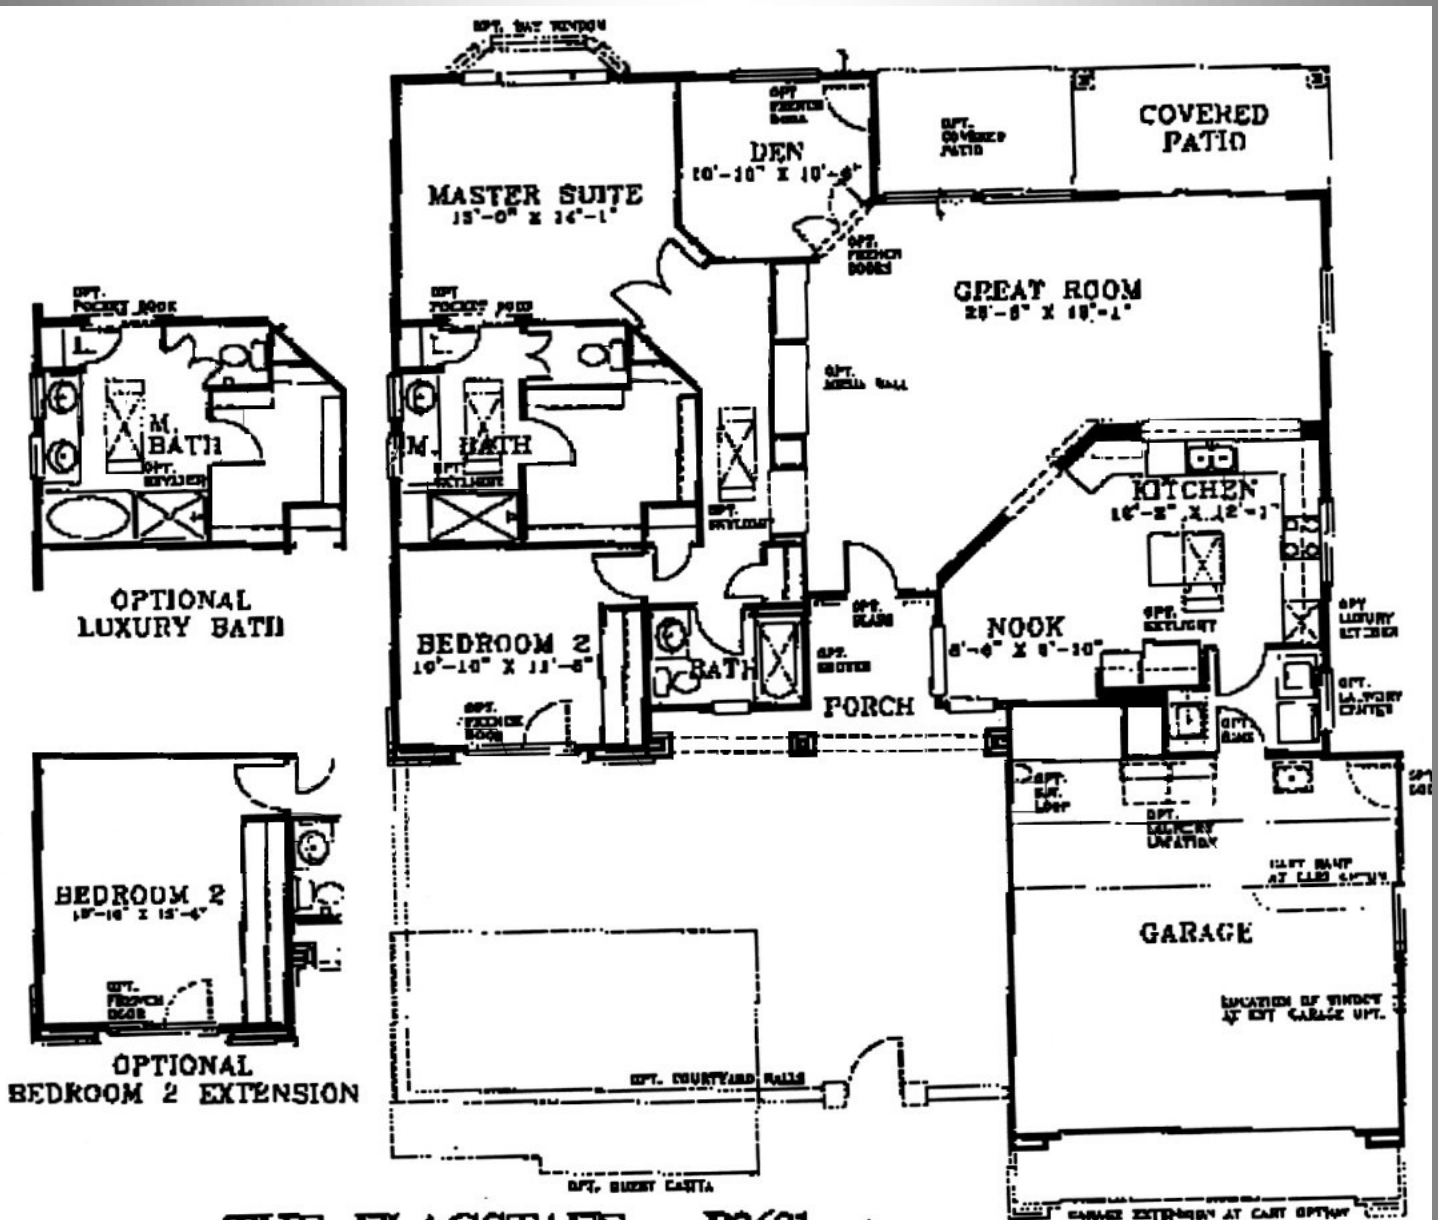

The "Flagstaff" in S.C.W. 2150 sqft 2 BR, 2 BA, Den 1997

Craig Rhodes | Sun City West Expert

"Excellence in Client Care"

AZ-Homes-Online.com