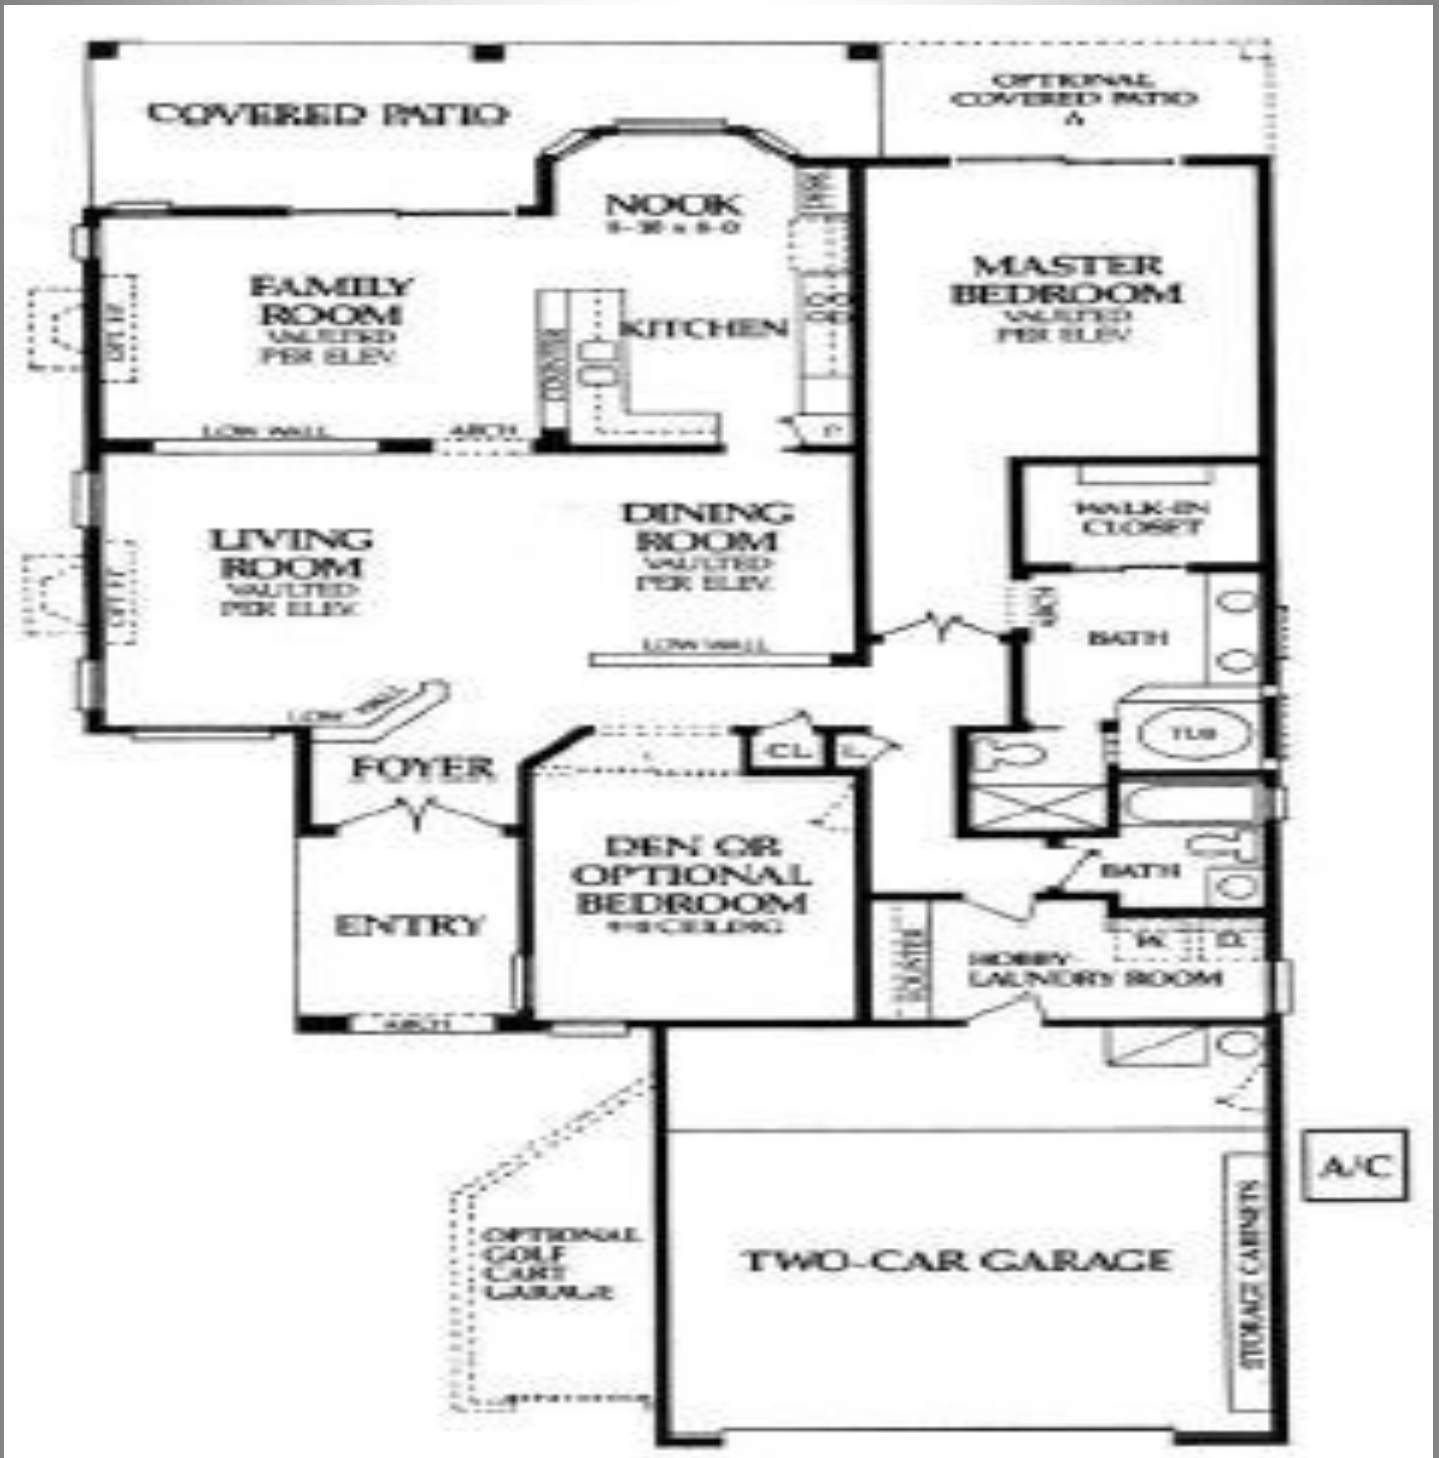

Fiesta 1840~Pebble Creek 1844 sqft. 1 BR, 2 BA, Den

The Cascade Team
REALESTATE

Craig Rhodes~The Cascade Team

“Excellence in Customer Care”

AZ-Homes-Online.com