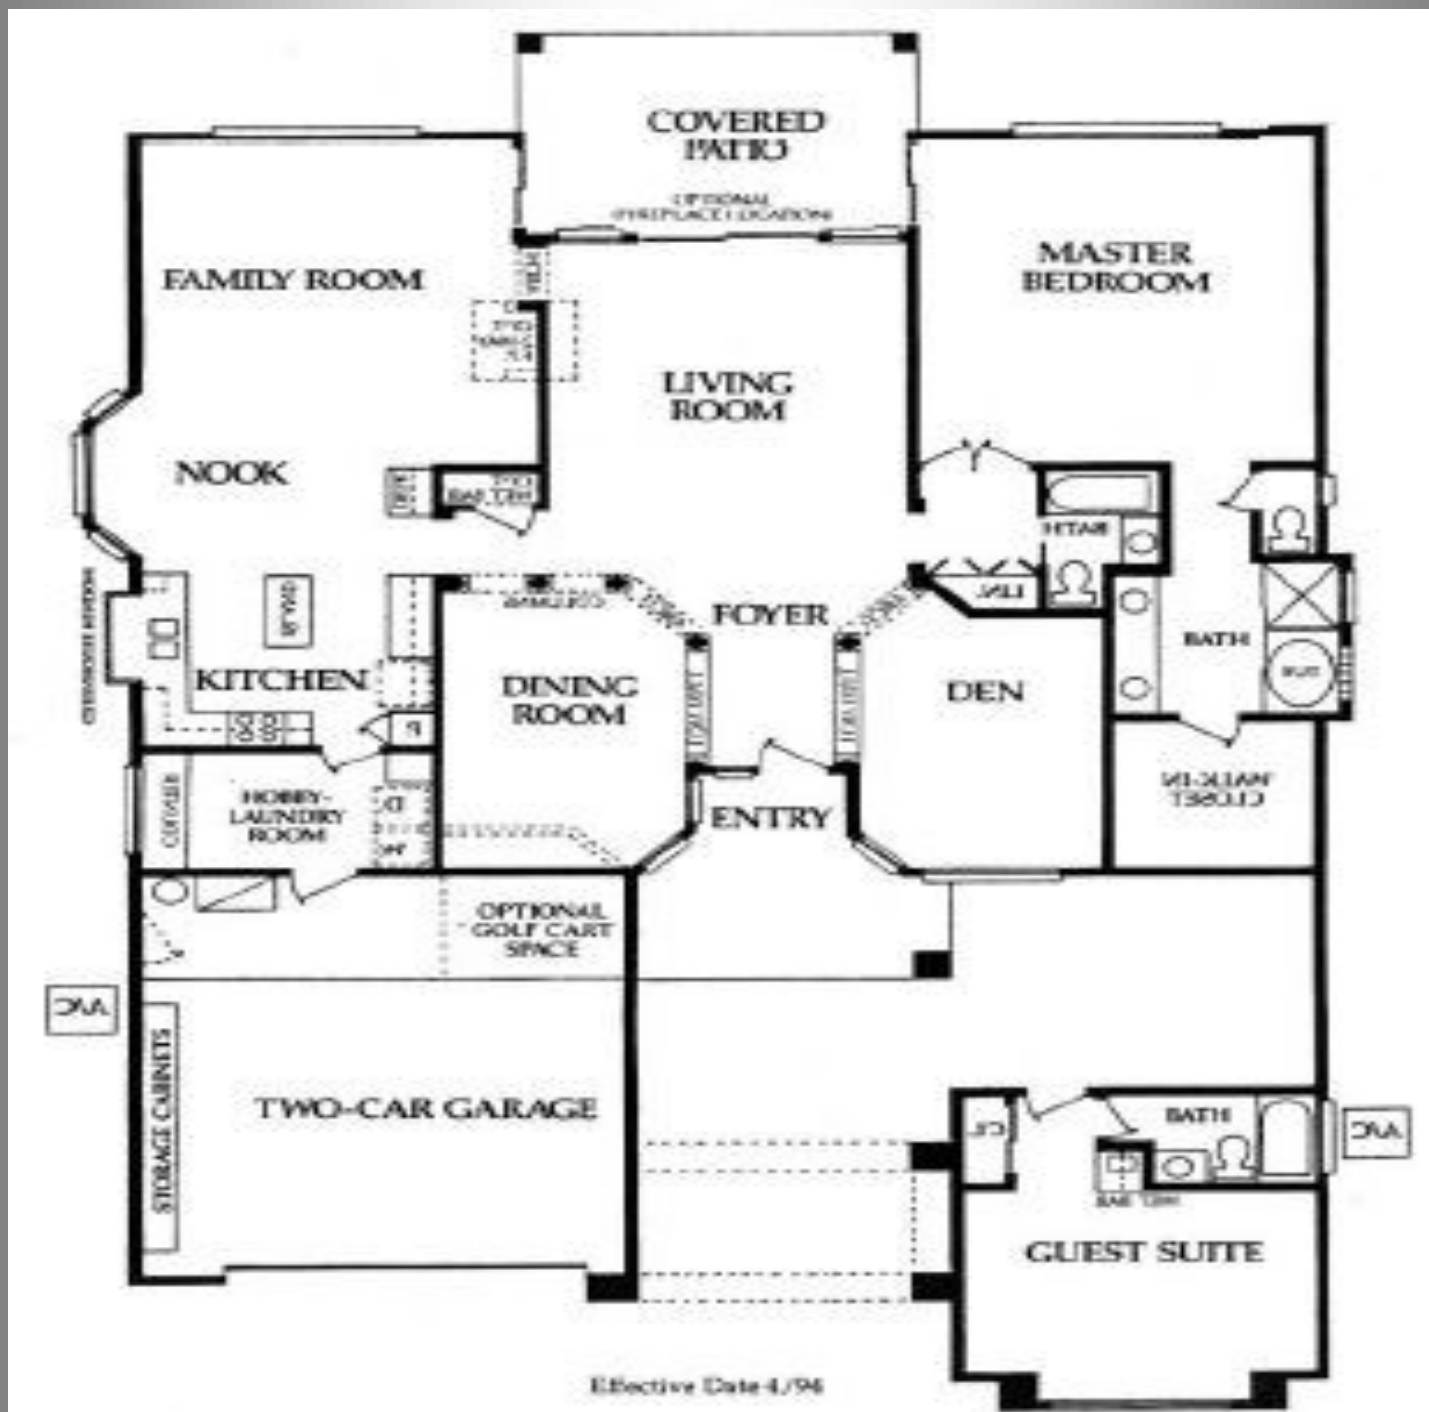

**Estancia 2440~Pebble Creek 2437 sqft. 2 BR, 3 BA, Den
Guest Casita**

The Cascade Team
REAL ESTATE

The Rhodes Team
"Excellence in Customer Care"

AZ-Homes-Online.com