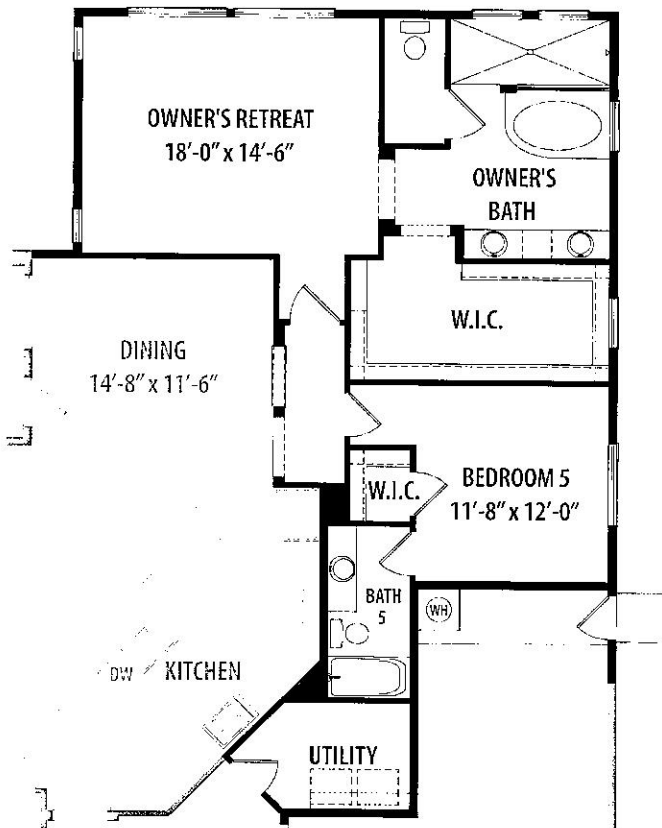

# Options

for more ways to personalize your home visit [davidweekleyhomes.com](http://davidweekleyhomes.com)

16ft Sliding Glass Doors  
at Great Room

8ft Sliding Glass Doors  
at Study

Wine Room

View Through Fireplace between  
Study and Great Room

Bedroom 4 and Bath 4

Super Utility Room

Super Great Room

Bedroom 5 and Bath 5

Retreat at Owner's Retreat +193 sq.ft.