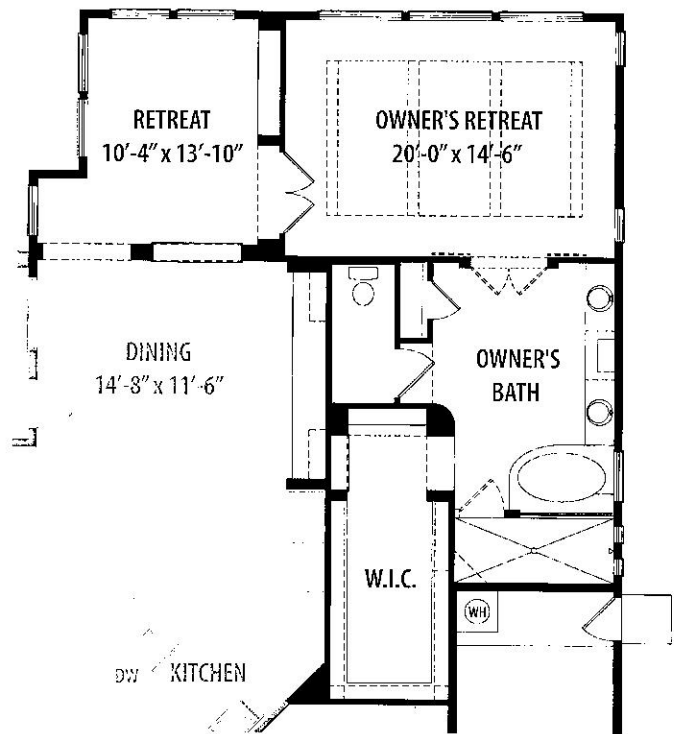

# Options

for more ways to personalize your home visit [davidweekleyhomes.com](http://davidweekleyhomes.com)

16ft Sliding Glass Doors  
at Great Room

8ft Sliding Glass Doors  
at Study

Wine Room

View Through Fireplace between  
Study and Great Room

Bedroom 4 and Bath 4

Super Utility Room

Super Great Room

Bedroom 5 and Bath 5

Retreat at Owner's Retreat +193 sq.ft.