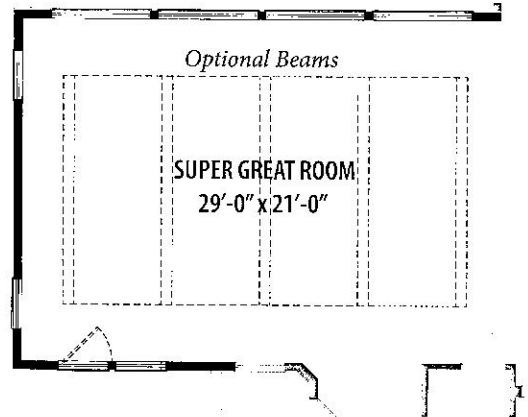

# Options

for more ways to personalize your home visit [davidweekleyhomes.com](http://davidweekleyhomes.com)

16ft Sliding Glass Doors  
at Great Room

8ft Sliding Glass Doors  
at Study

Wine Room

View Through Fireplace between  
Study and Great Room

Bedroom 4 and Bath 4

Super Utility Room

Super Great Room

Bedroom 5 and Bath 5

Retreat at Owner's Retreat +193 sq.ft.