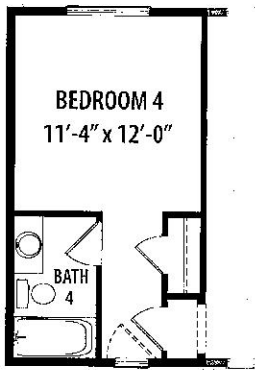

# Options

for more ways to personalize your home visit [davidweekleyhomes.com](http://davidweekleyhomes.com)

16ft Sliding Glass Doors  
at Great Room

8ft Sliding Glass Doors  
at Study

Wine Room

View Through Fireplace between  
Study and Great Room

Bedroom 4 and Bath 4

Super Utility Room

Super Great Room

Bedroom 5 and Bath 5

Retreat at Owner's Retreat +193 sq.ft.