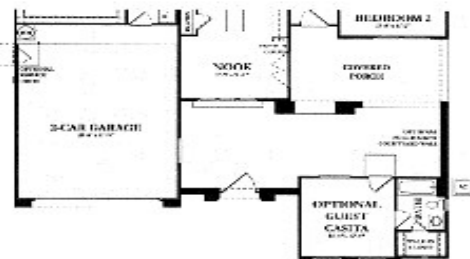

The "Encanto" in Corte Bella 2070 sqft. 2 BR, 2 BA, Den

The Encanto

GREAT ROOM, BREAKFAST NOOK, 2 BEDROOMS, DEN, 2 BATHS. EXPANDED 2-CAR GARAGE. COVERED PATIO
 LIVABLE AREA: 2,070 SQUARE FEET

OPTIONAL FULL HEIGHT OR 4' COURTYARD WALL WITH GUEST CASITA

OPTIONAL 4' HIGH COURTYARD WALL WITH GATE

ELEVATION A

ELEVATION B

ELEVATION C

Craig Rhodes | The Cascade Team

"Excellence in Customer Care"

AZ-Homes-Online.com