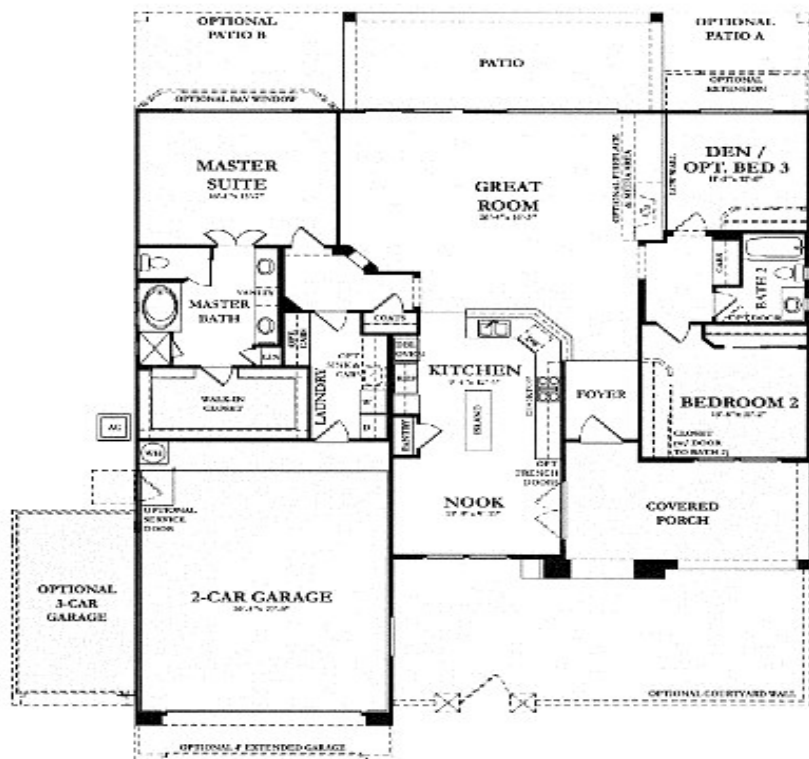

The "Encanto" in Corte Bella 2070 sqft. 2 BR, 2 BA, Den

The Encanto

GREAT ROOM, BREAKFAST NOOK, 2 BEDROOMS, DEN, 2 BATHS. EXPANDED 2-CAR GARAGE. COVERED PATIO
 LIVABLE AREA: 2,070 SQUARE FEET

OPTIONAL FULL HEIGHT OR 4' COURTYARD WALL WITH GUEST CASITA

OPTIONAL 4' HIGH COURTYARD WALL WITH GATE

ELEVATION A

ELEVATION B

ELEVATION C

Craig Rhodes | The Cascade Team

"Excellence in Customer Care"

AZ-Homes-Online.com