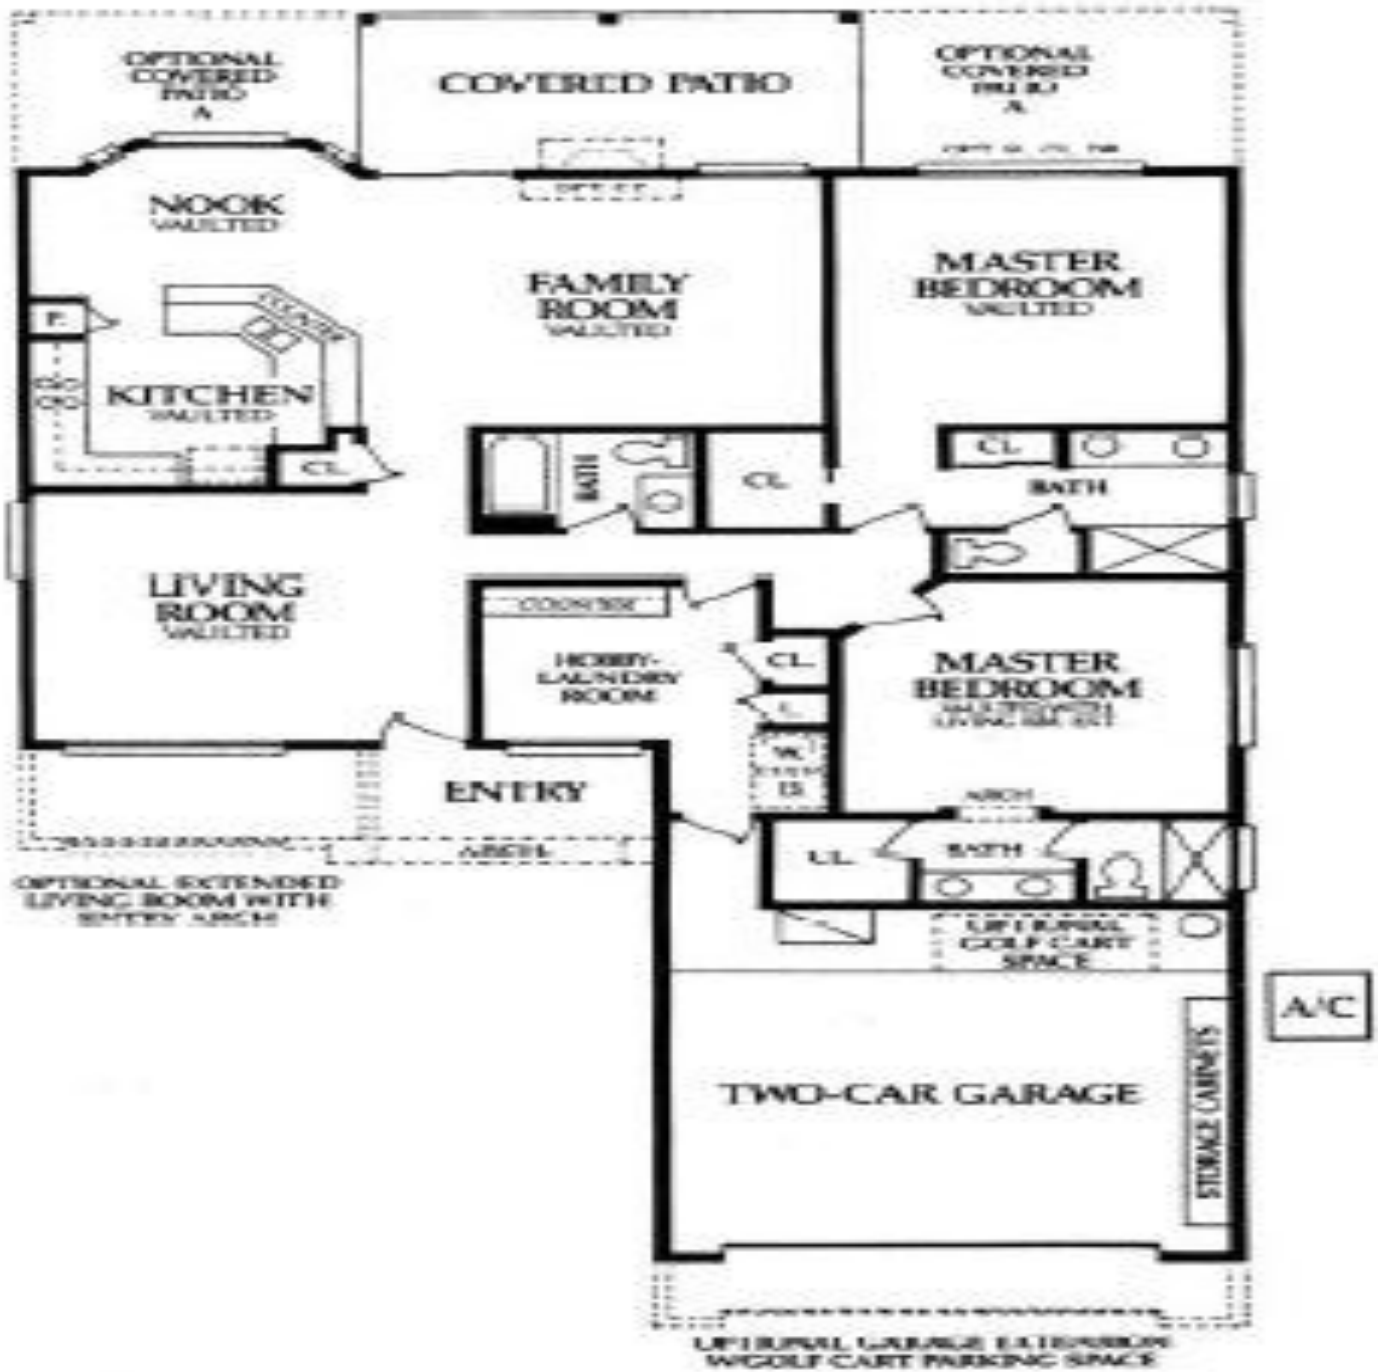

Diego 1812~Pebble Creek 1810 sqft. 2 MBR, 1.5 BA

The Cascade Team  
REAL ESTATE

Craig Rhodes~The Cascade Team

“Excellence in Customer Care”

[az-homes-online.com](http://az-homes-online.com)