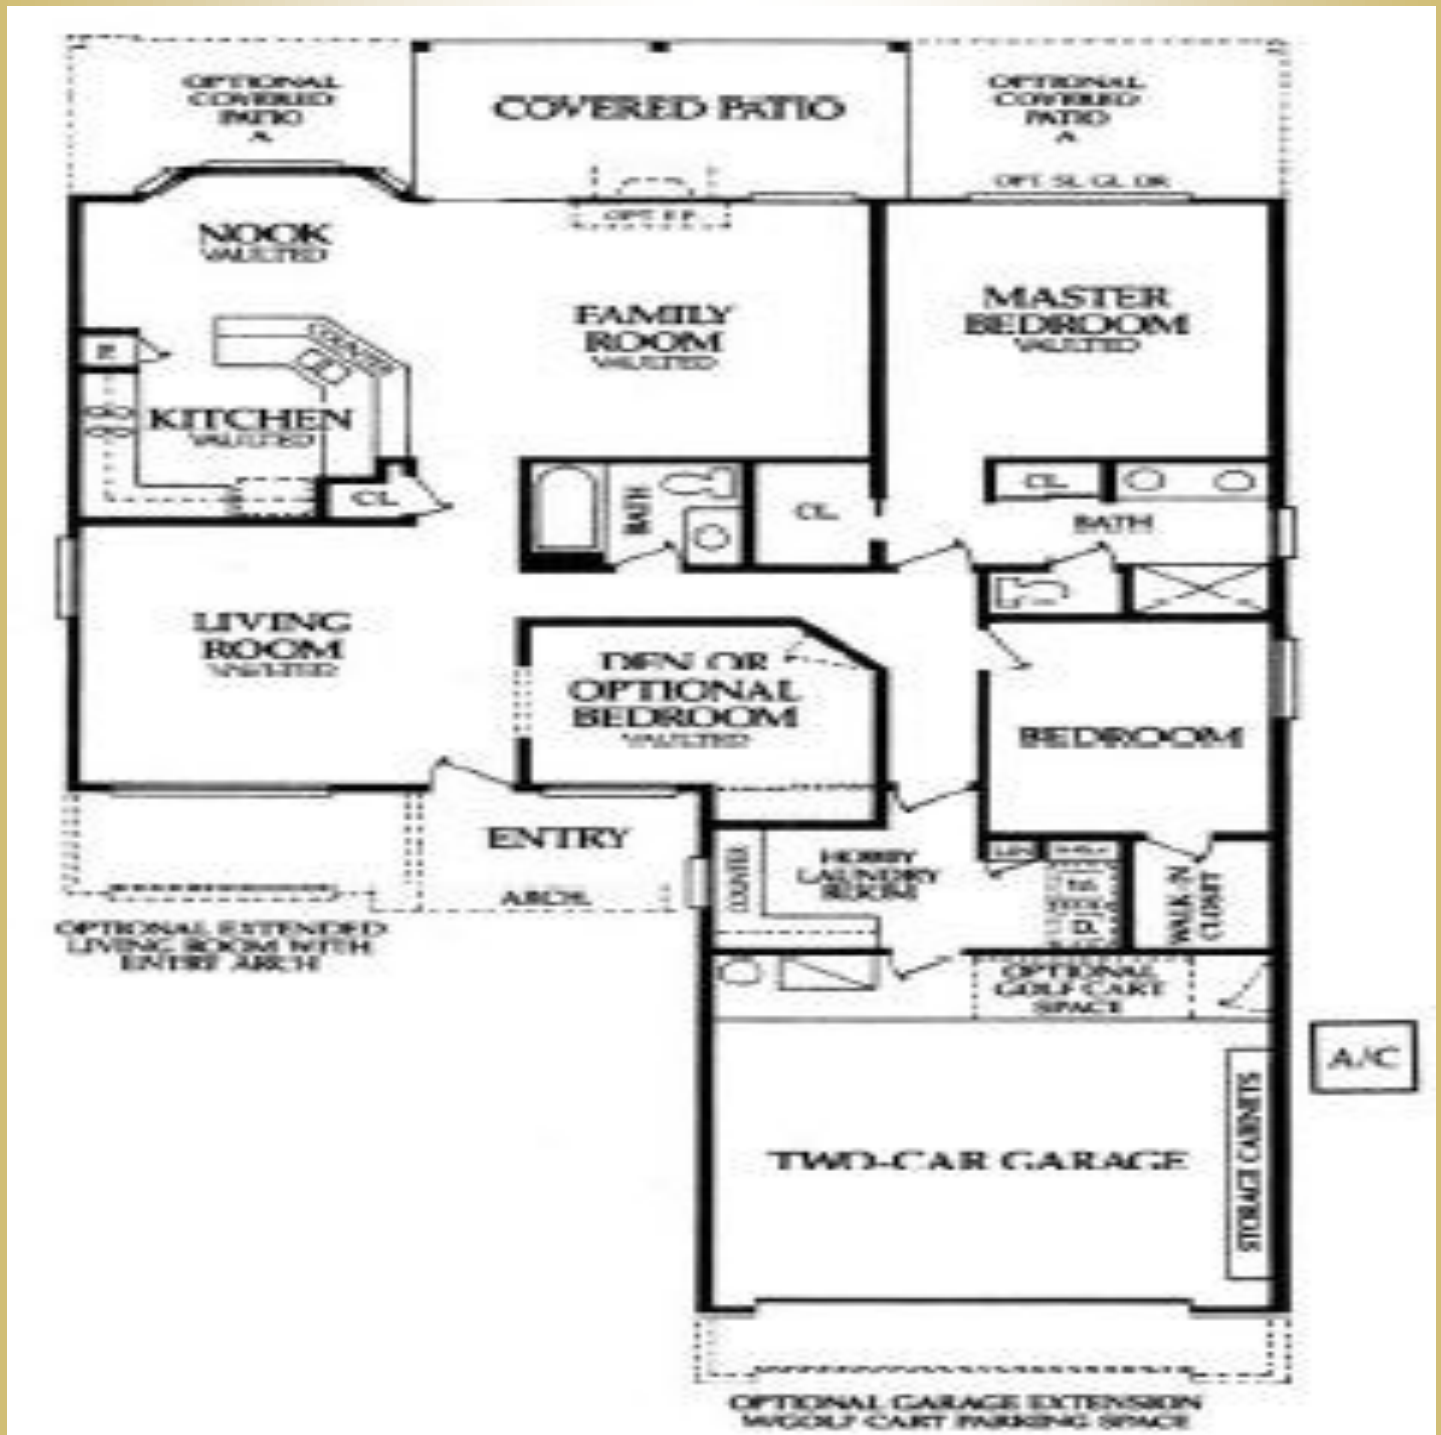

Diego 1810~Pebble Creek 1810 sqft. 2 BR, 1.75 BA, Den

The Cascade Team
REALESTATE

Craig Rhodes~The Cascade Team

"Excellence in Customer Care"

az-homes-online.com