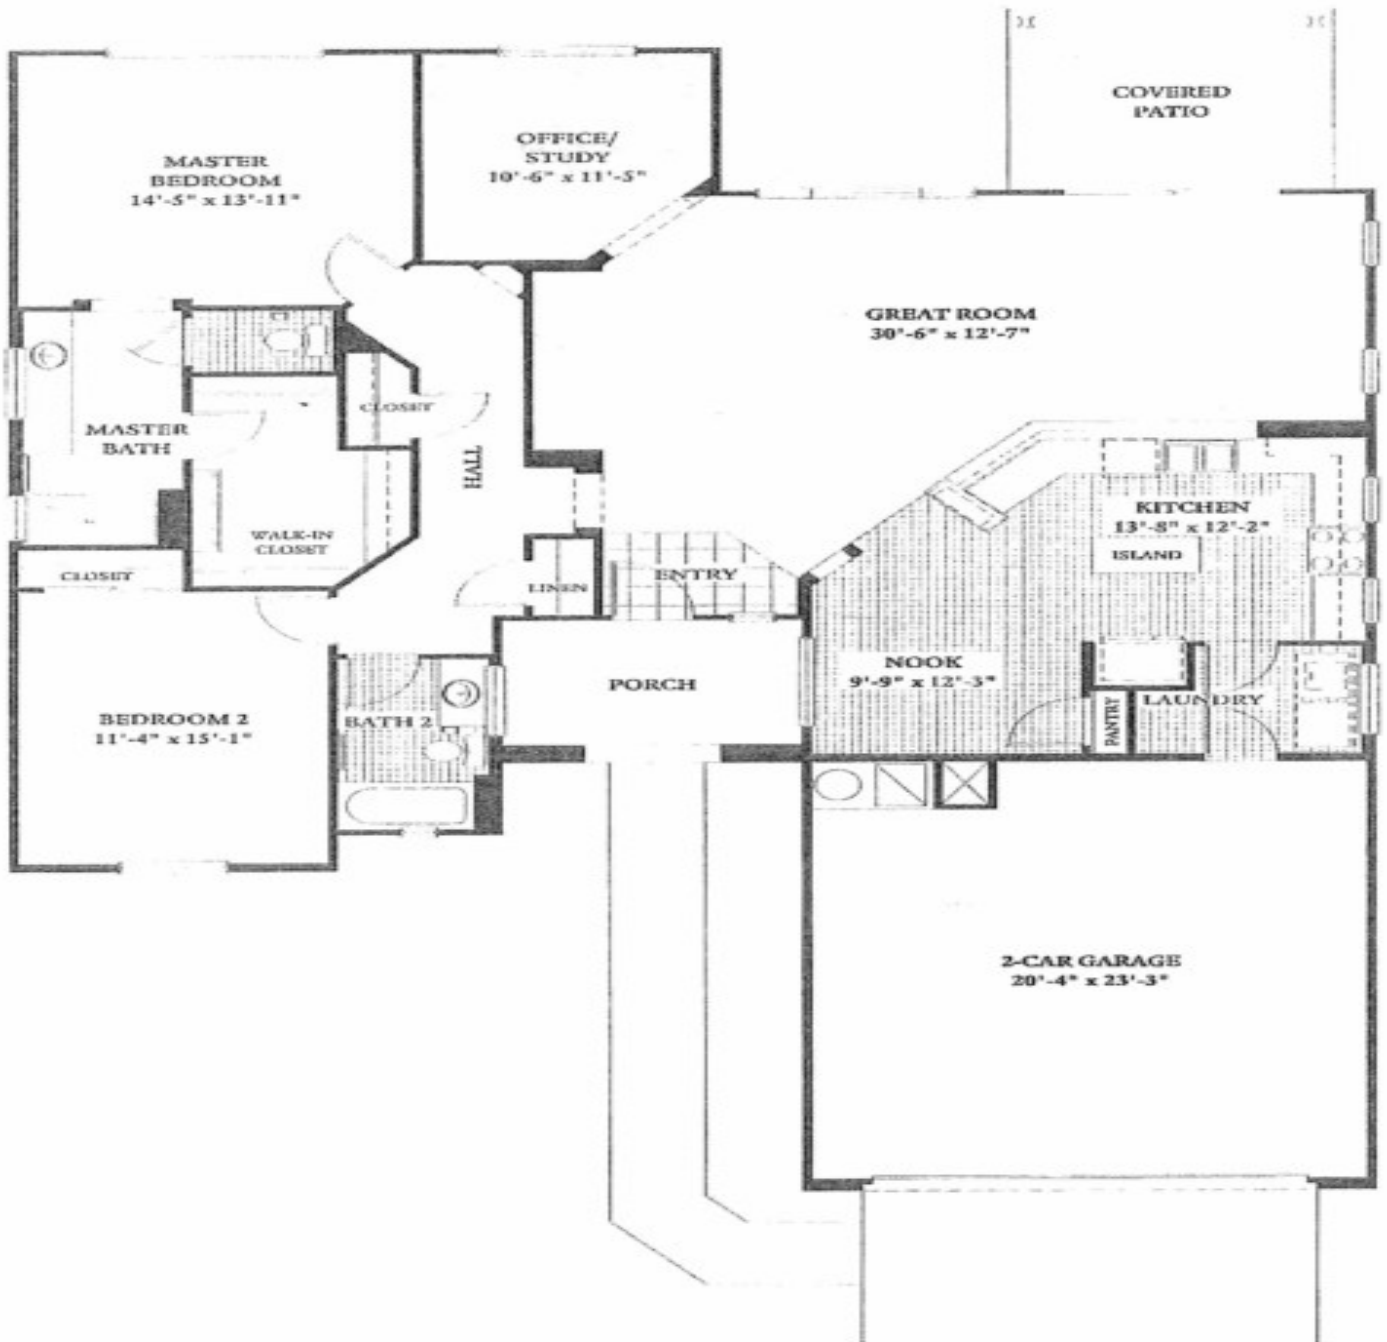

# Desert Rose~Sun City Grand 1814 sf. 2BR, 1.75BA, Office

## The Desert Rose Home Plan - 1,814 sq. ft.

Craig Rhodes | Sun City Grand Expert

Discount Commissions | Full Service

[AZ-Homes-Online.com](http://AZ-Homes-Online.com)