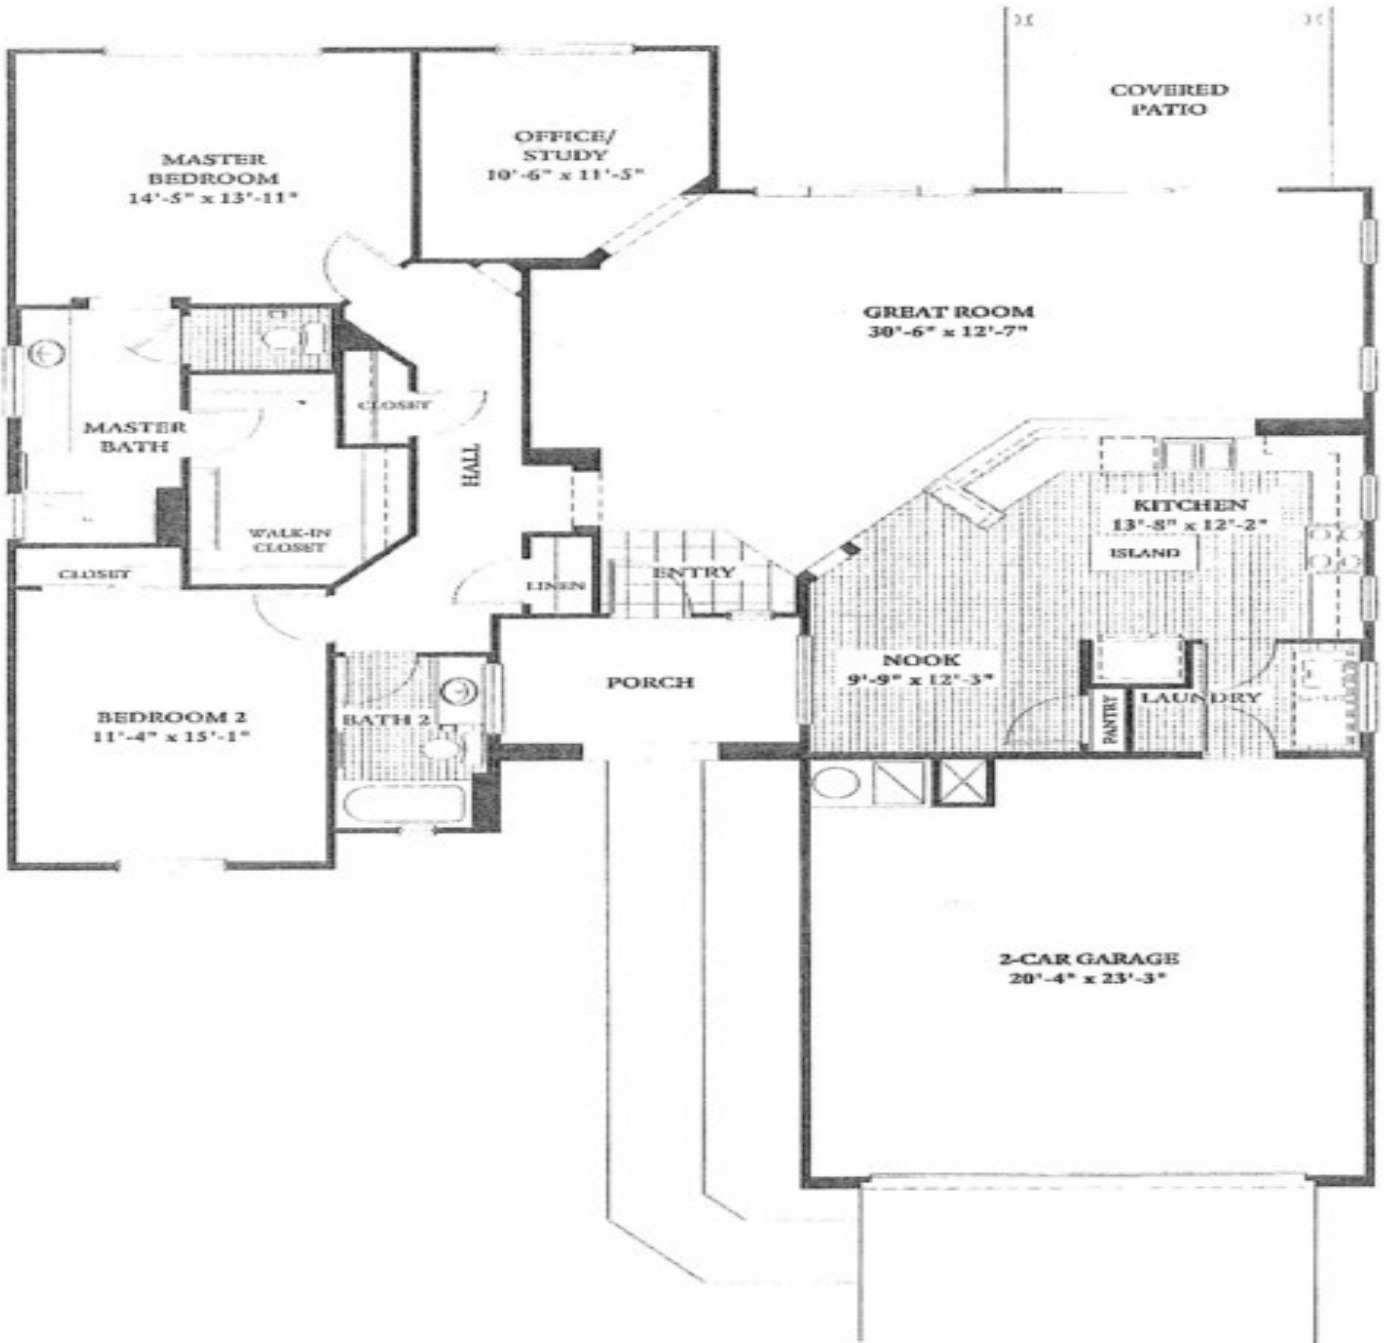

Desert Rose~Sun City Grand 1814 sf. 2BR, 1.75BA, Office

The Desert Rose
Home Plan - 1,814 sq. ft.

The Cascade Team
REALESTATE

Craig Rhodes~The Cascade Team

"Excellence in Customer Care"

AZ-Homes-Online.com