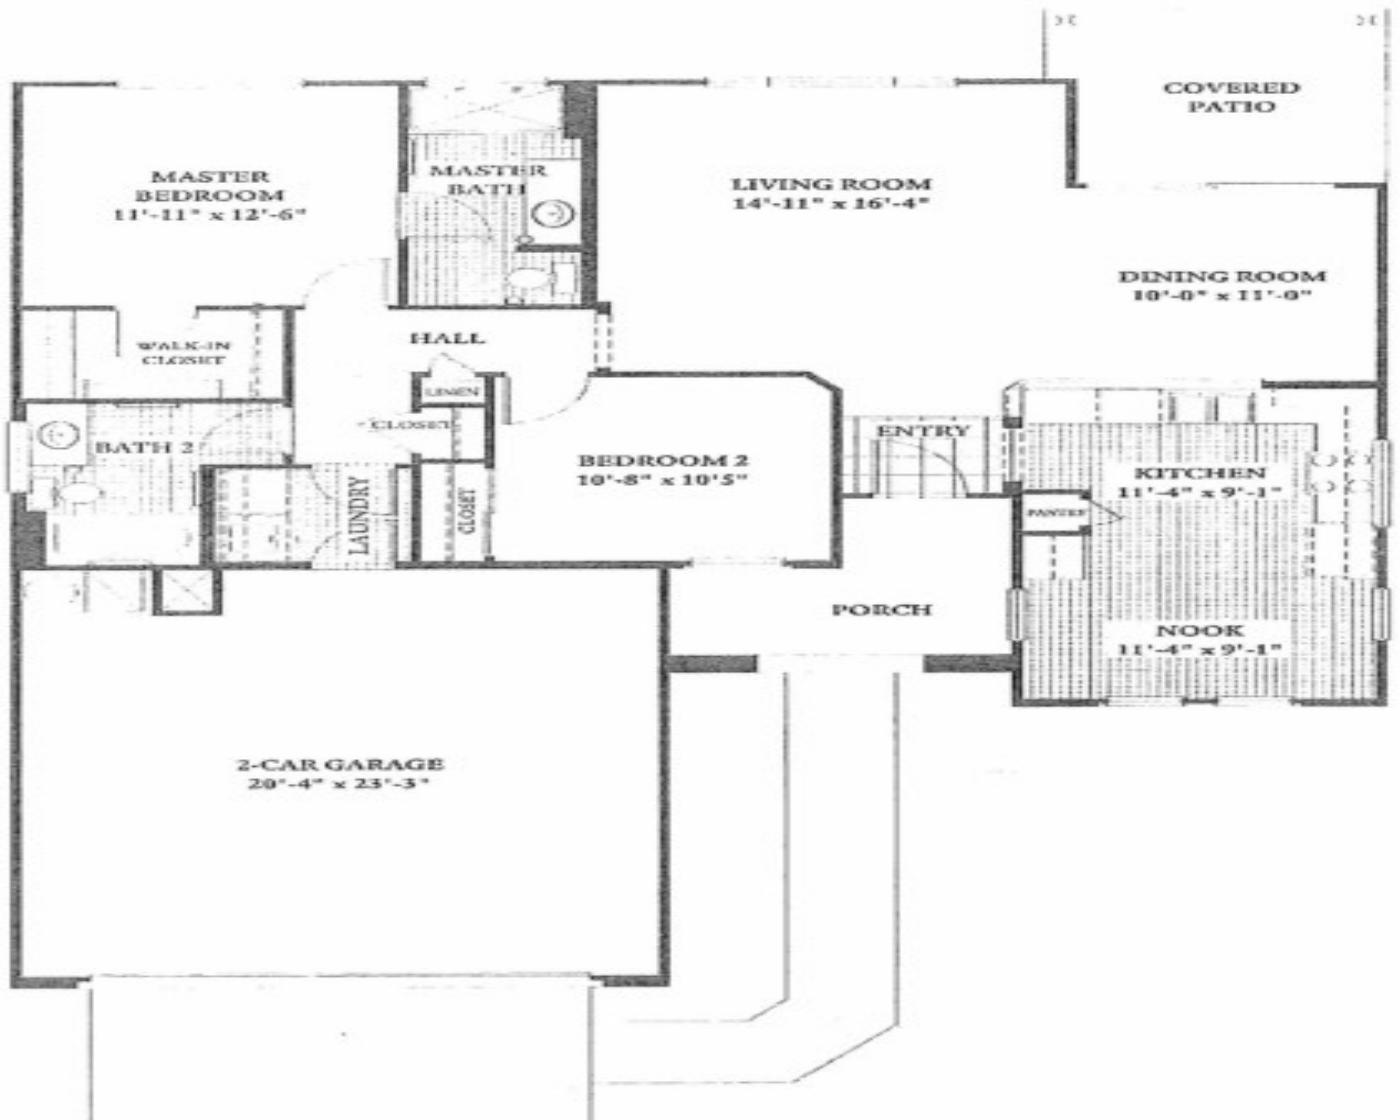

# Cypress in Sun City Grand 1246 sf. 2 BR, 1.75 BA

## The Cypress Home Plan - 1,246 sq. ft.

The Rhodes Team

"Excellence in Customer Care"

[AZ-Homes-Online.com](http://AZ-Homes-Online.com)