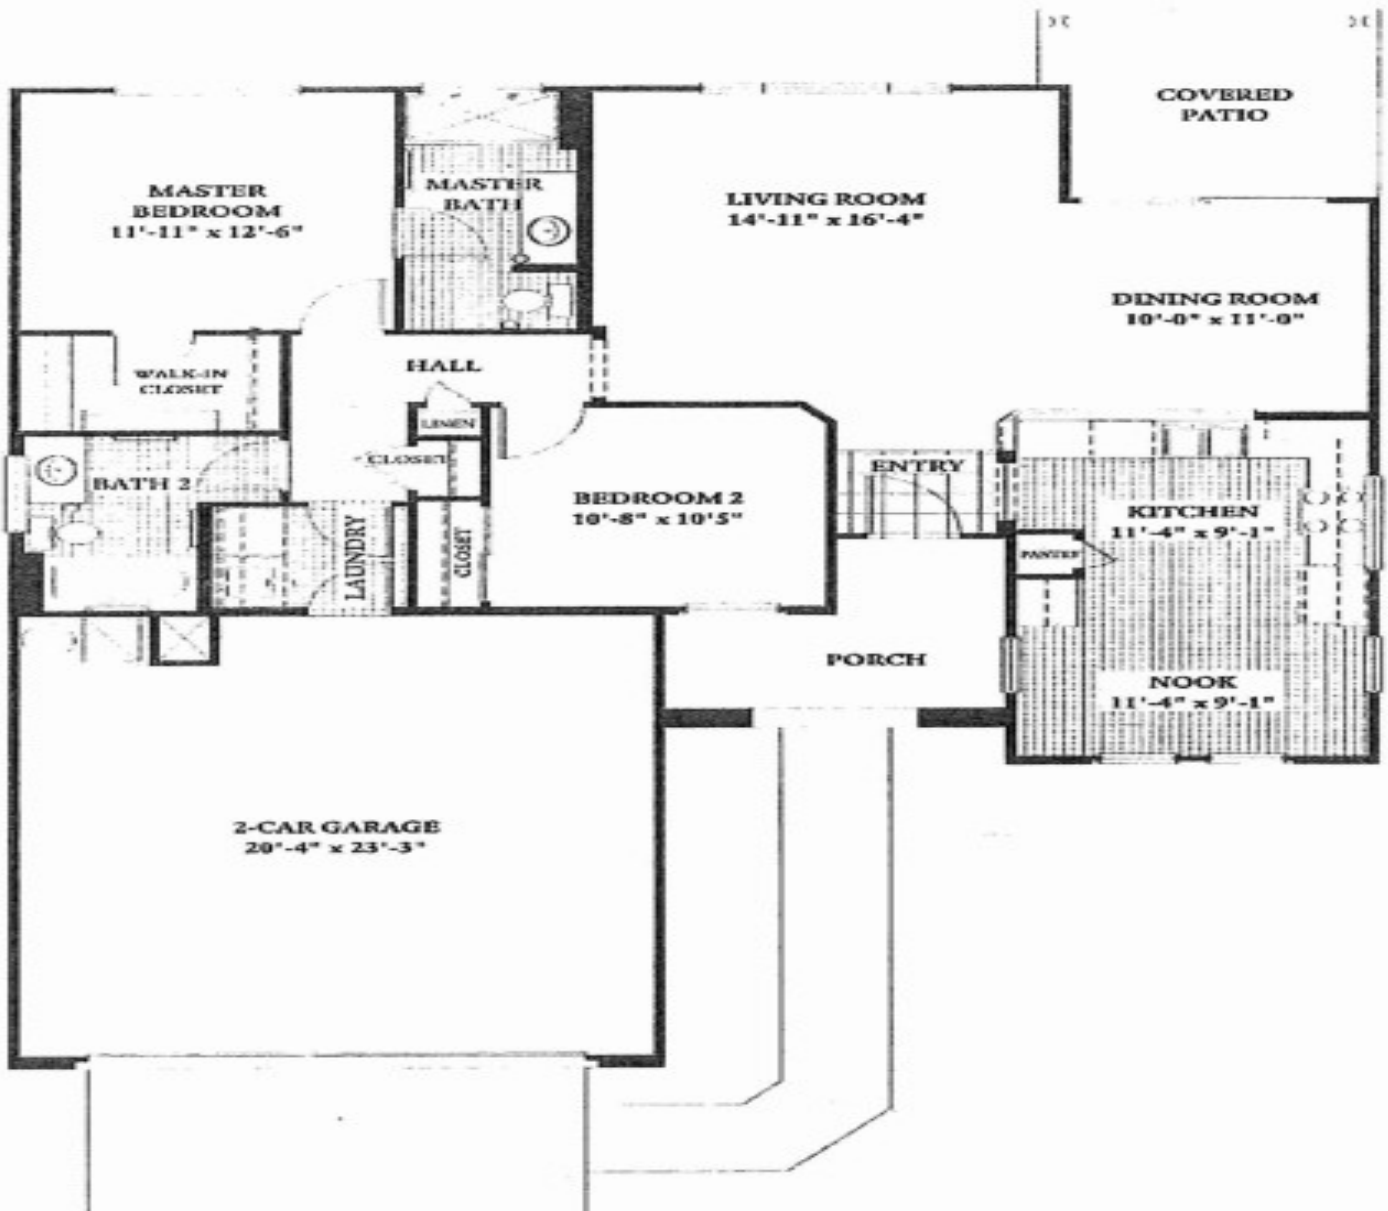

Cypress in Sun City Grand 1246 sf. 2 BR, 1.75 BA

The Cypress Home Plan - 1,246 sq. ft.

Craig Rhodes | Sun City Grand Expert

"Excellence in Customer Care"

AZ-Homes-Online.com