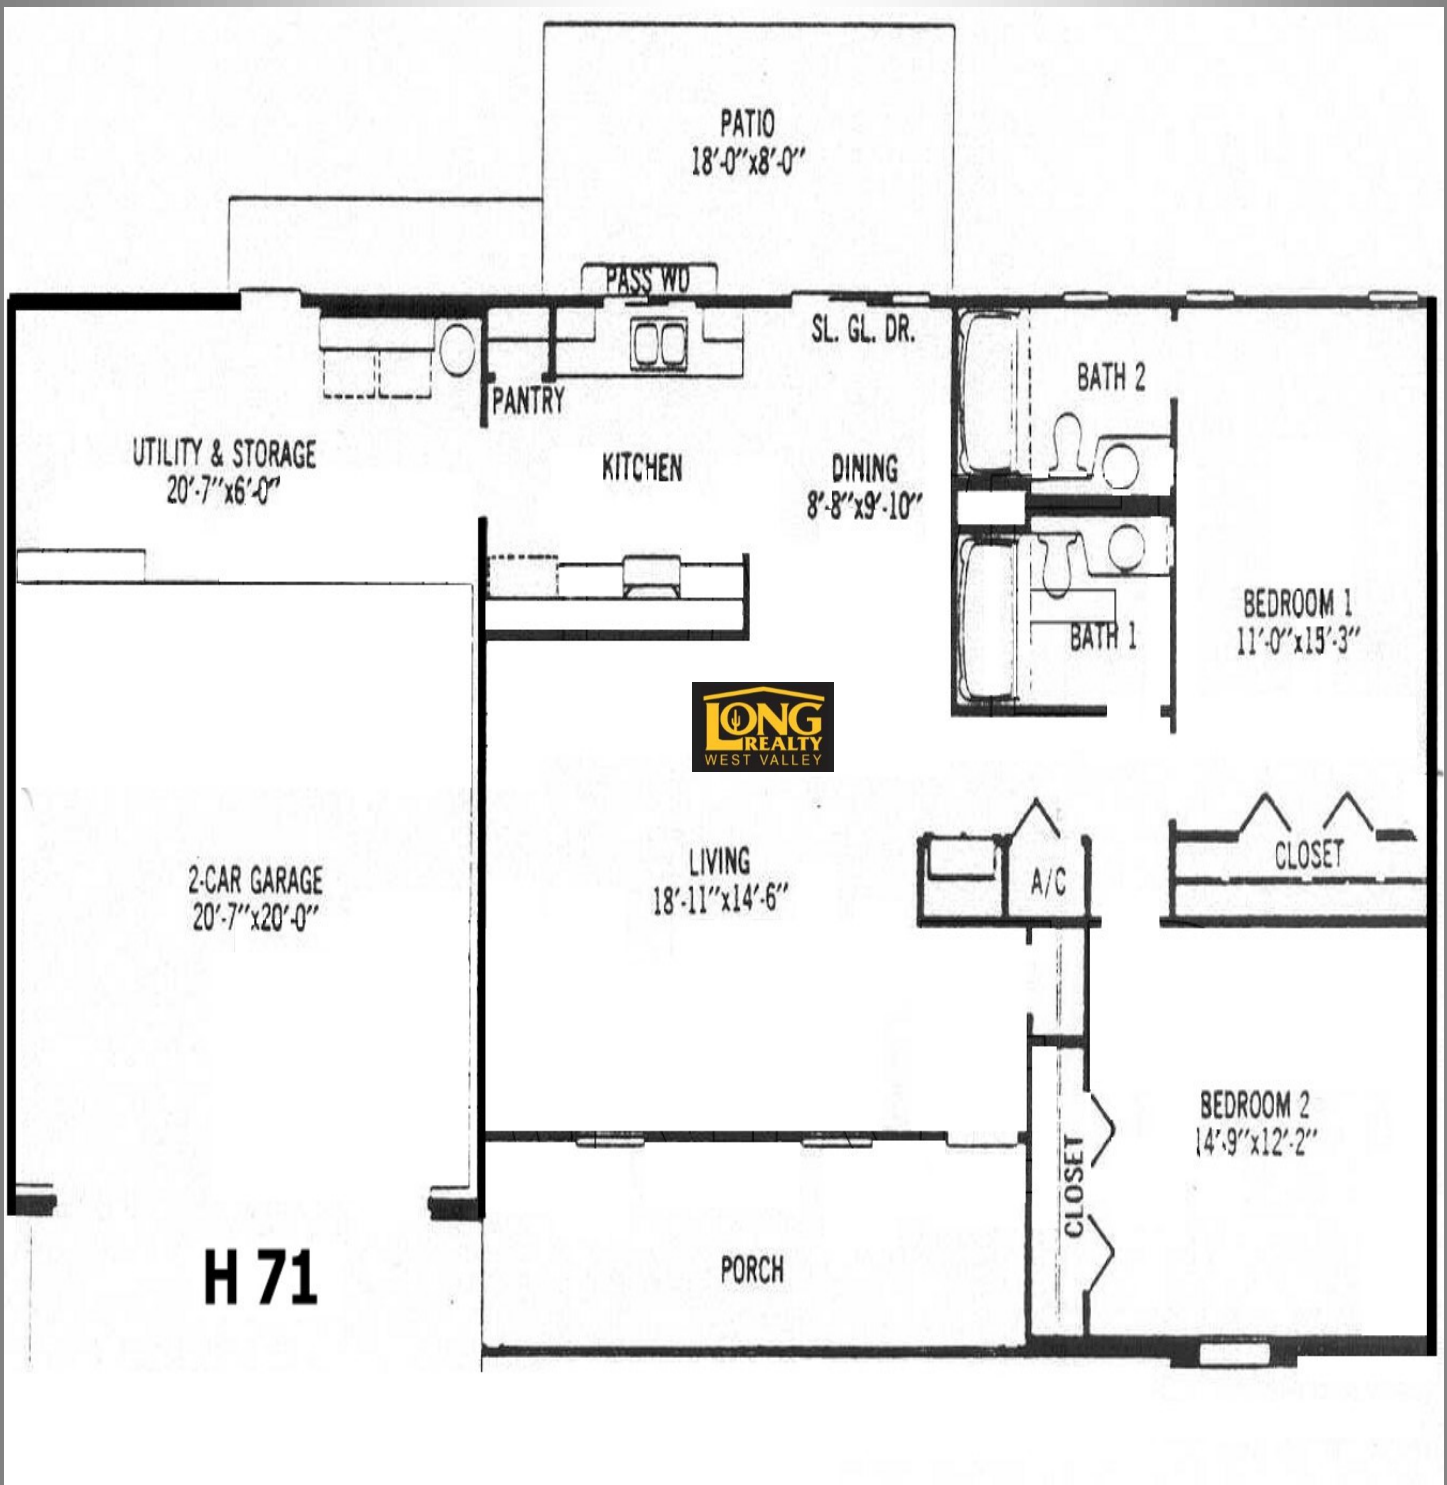

Concord H71 Model | Sun City 1164sf. 2BR, 1.75 BA, 1973

Craig Rhodes | Sun City Expert

"Excellence in Client Care"

AZ-Homes-Online.com