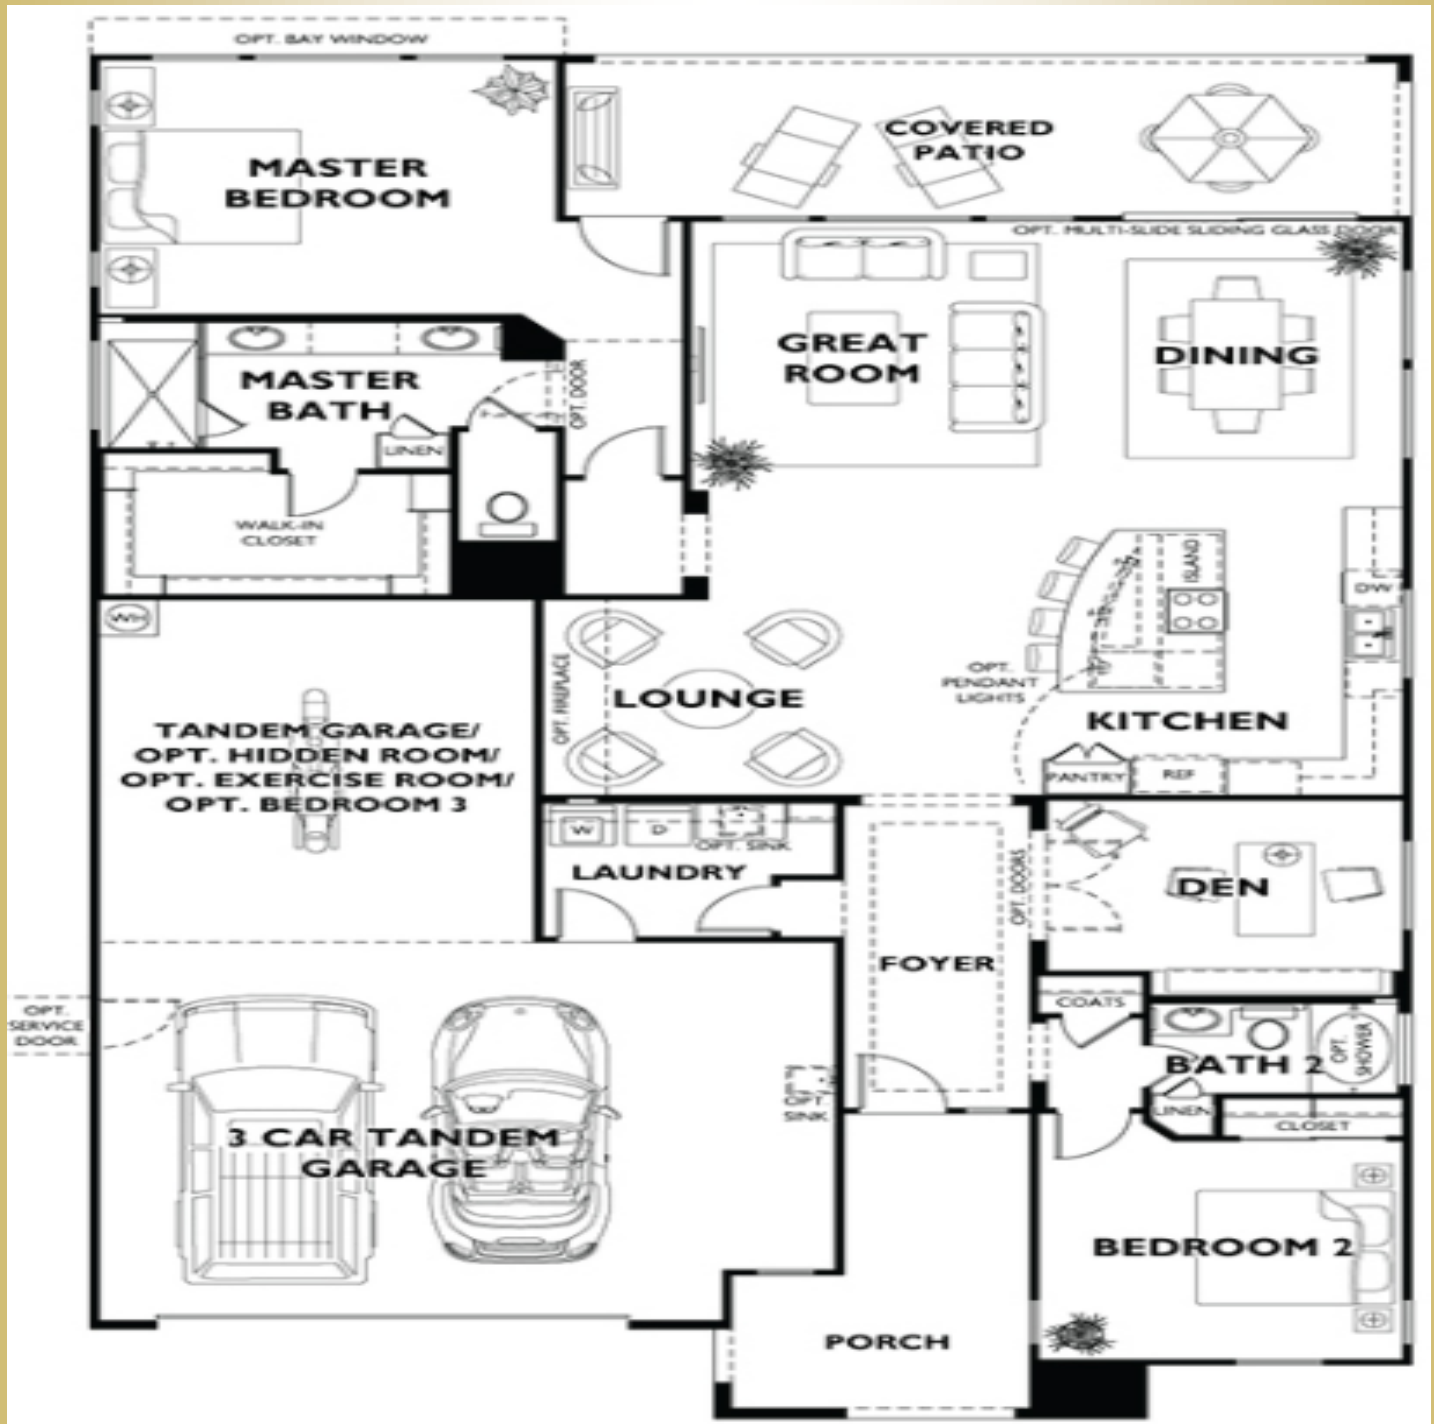

Concentric Model~Trilogy 2046 sf. 2BR, 2BA, 3 Cars

Craig Rhodes | TCT Real Estate

Discount Commissions | Buyer Rebates

AZ-Homes-Online.com

FOR SALE
TCT
The Cascade Team
Real Estate
CRAIG RHODES
623.236.6797