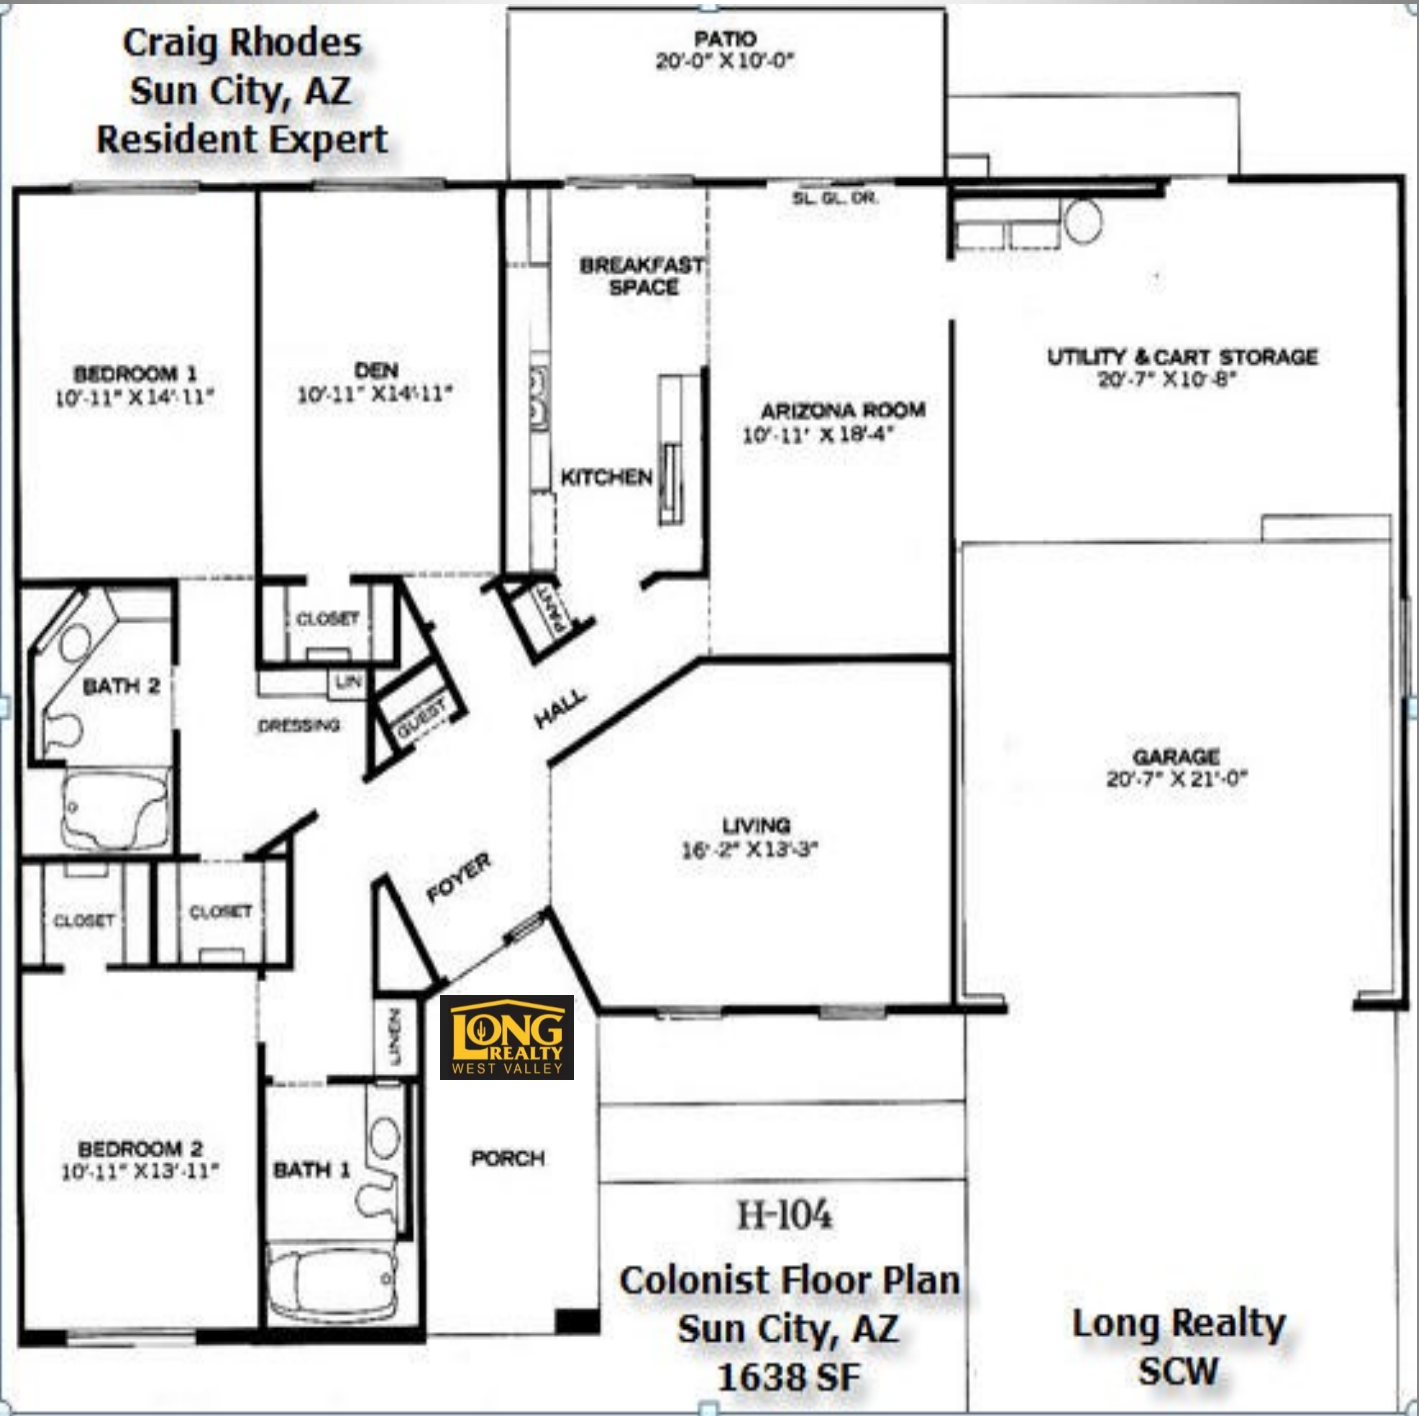

H104 Model | Sun City | 1638 sqft. 2BR, 2BA, Den
AKA: Aquitane, Colonist, Gulfport, Newport, Taurus,

Craig Rhodes | Sun City Resident Expert

“Excellence in Client Care”

AZ-Homes-Online.com