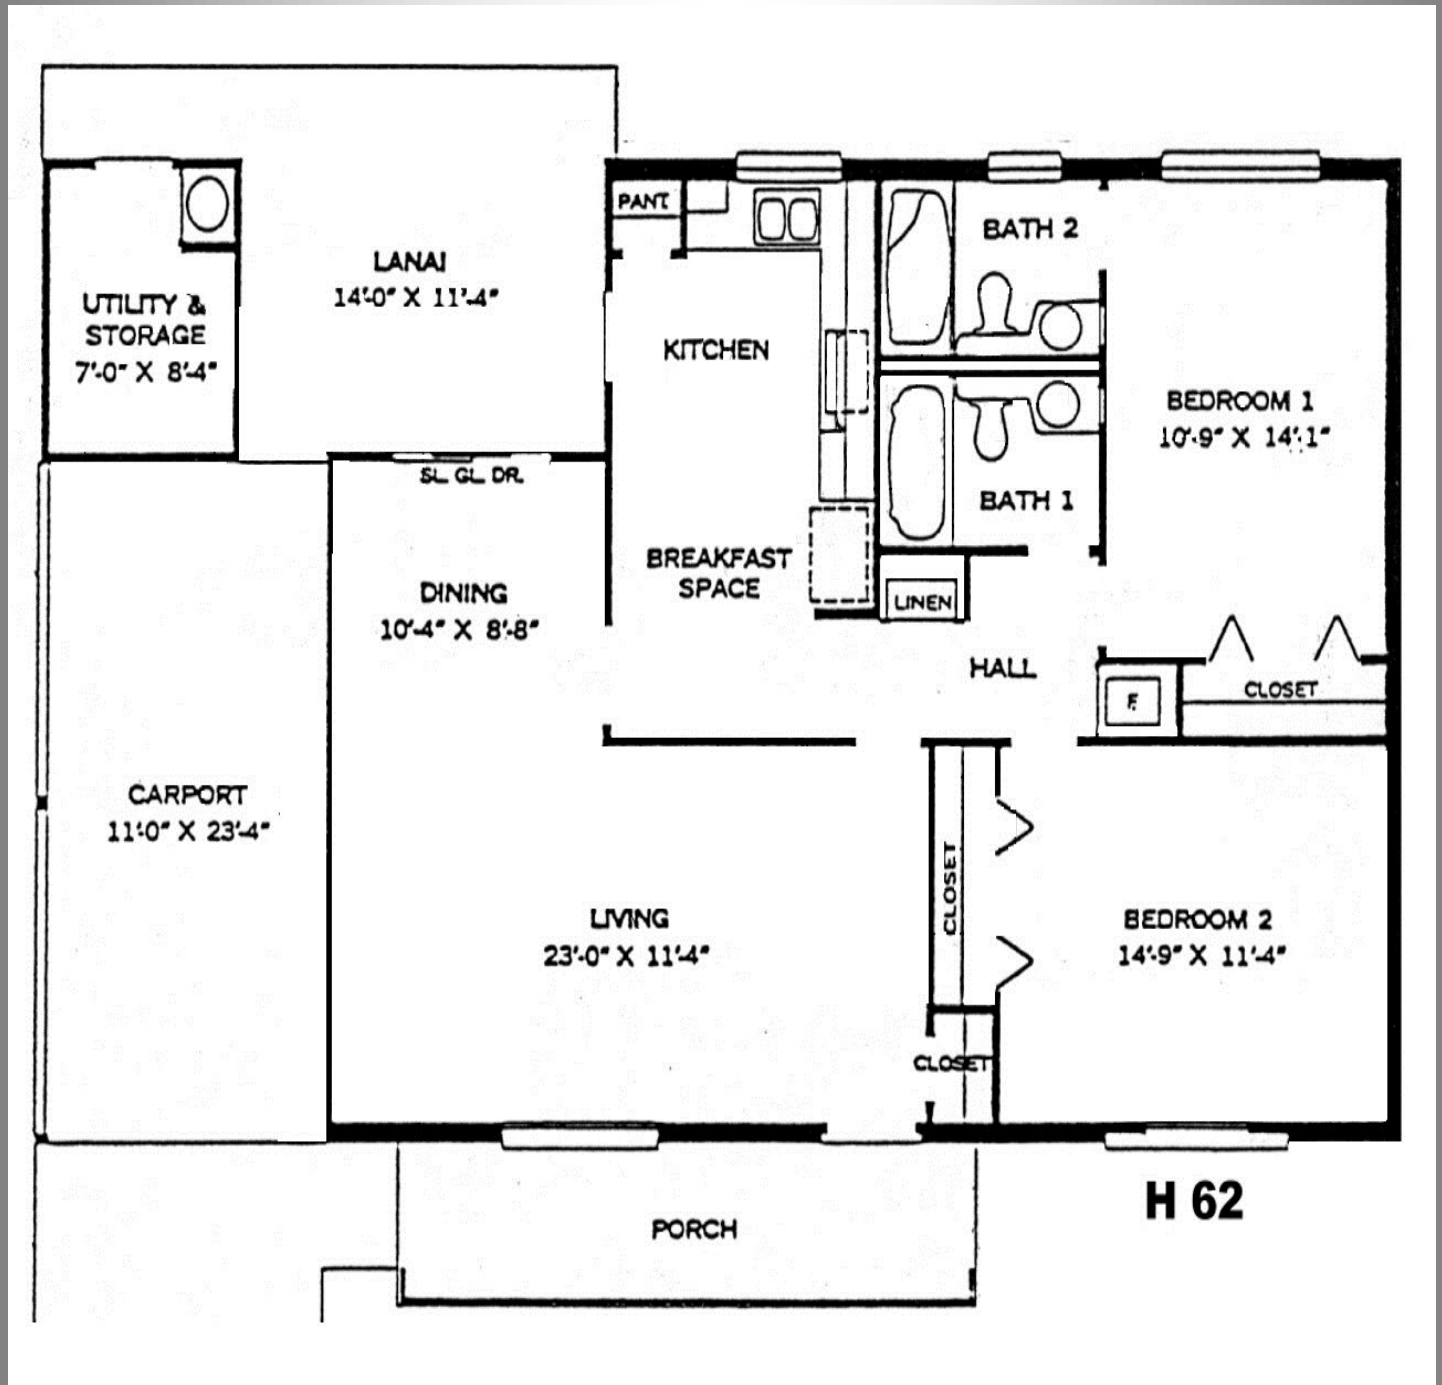

Cochise H62 Model in Sun City 2 BR, 2 BA 1969-72

Approx. sqft. 1200-1300

Craig Rhodes | The Cascade Team

"Excellence in Customer Care"

AZ-Homes-Online.com