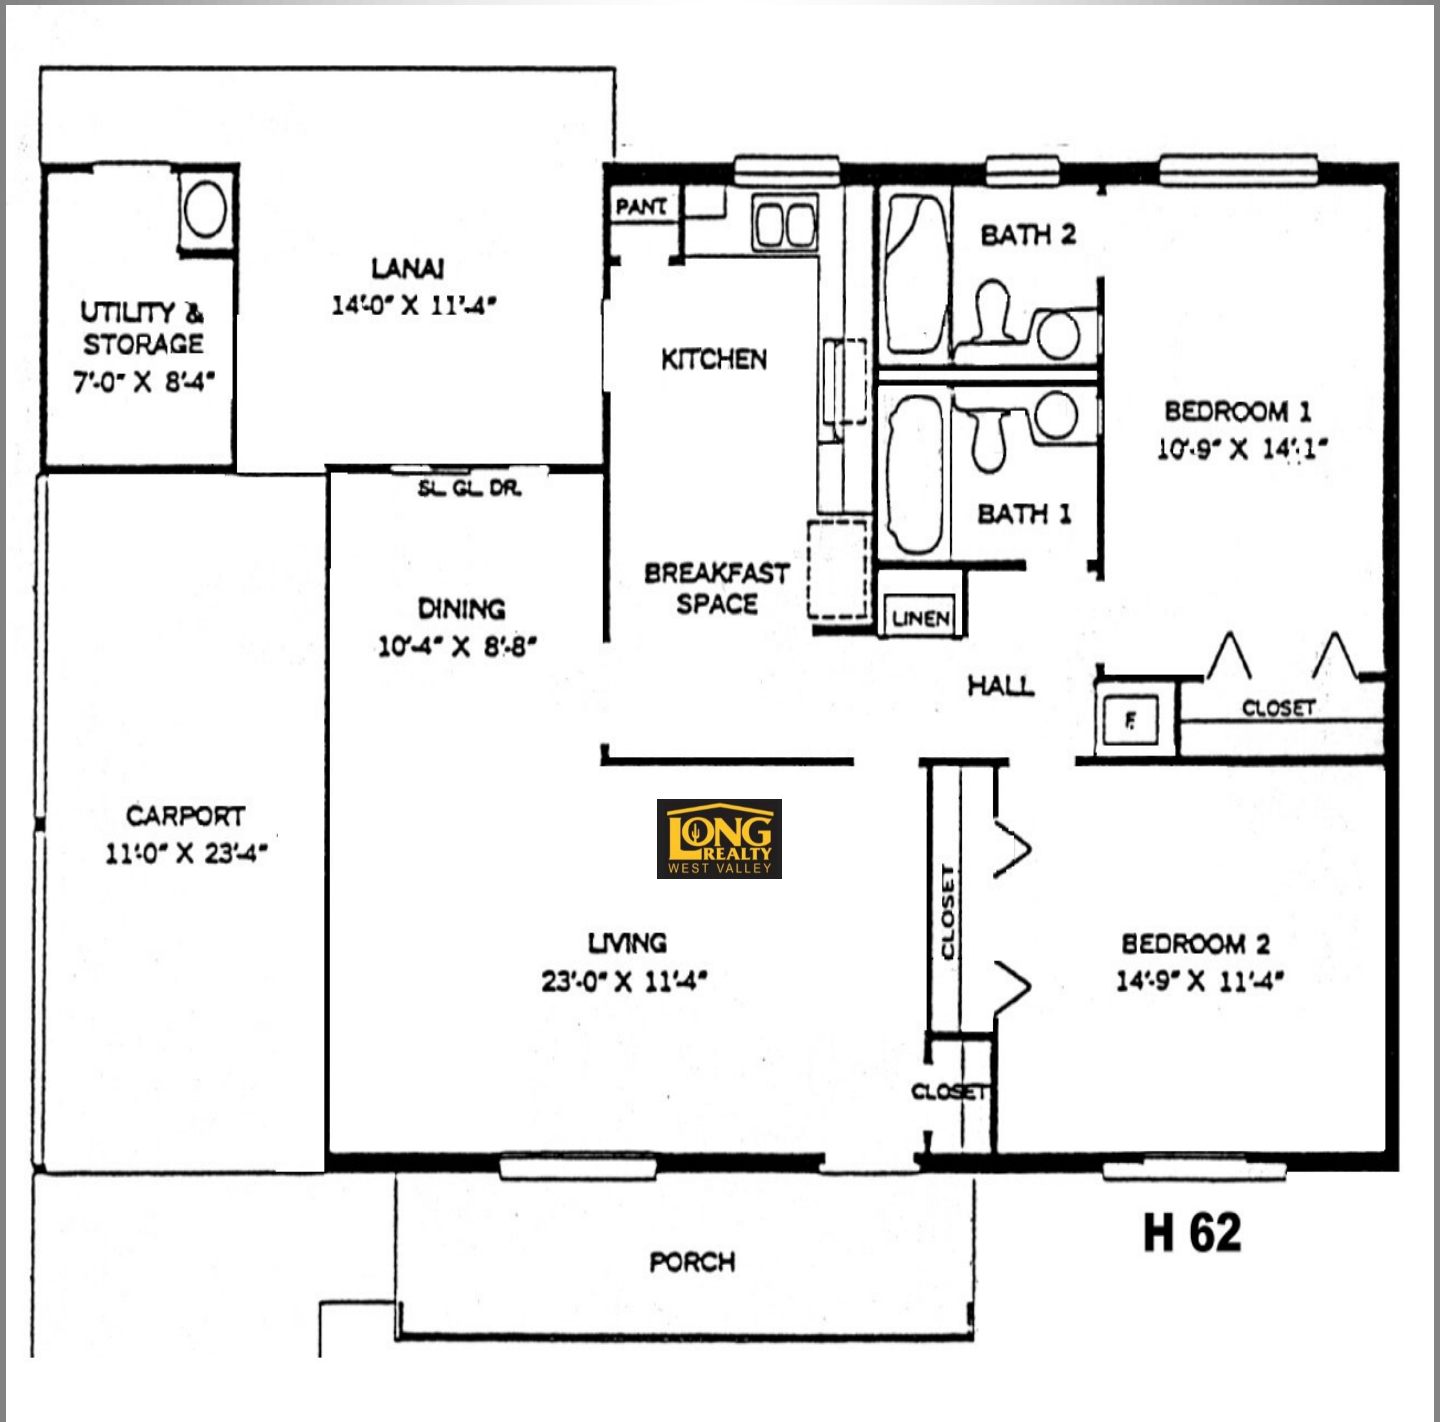

Cochise H62 Model in Sun City 2 BR, 2 BA 1969-72

Approx. sqft. 1200-1300

Craig Rhodes | Sun City Expert
"Excellence in Client Care"

AZ-Homes-Online.com