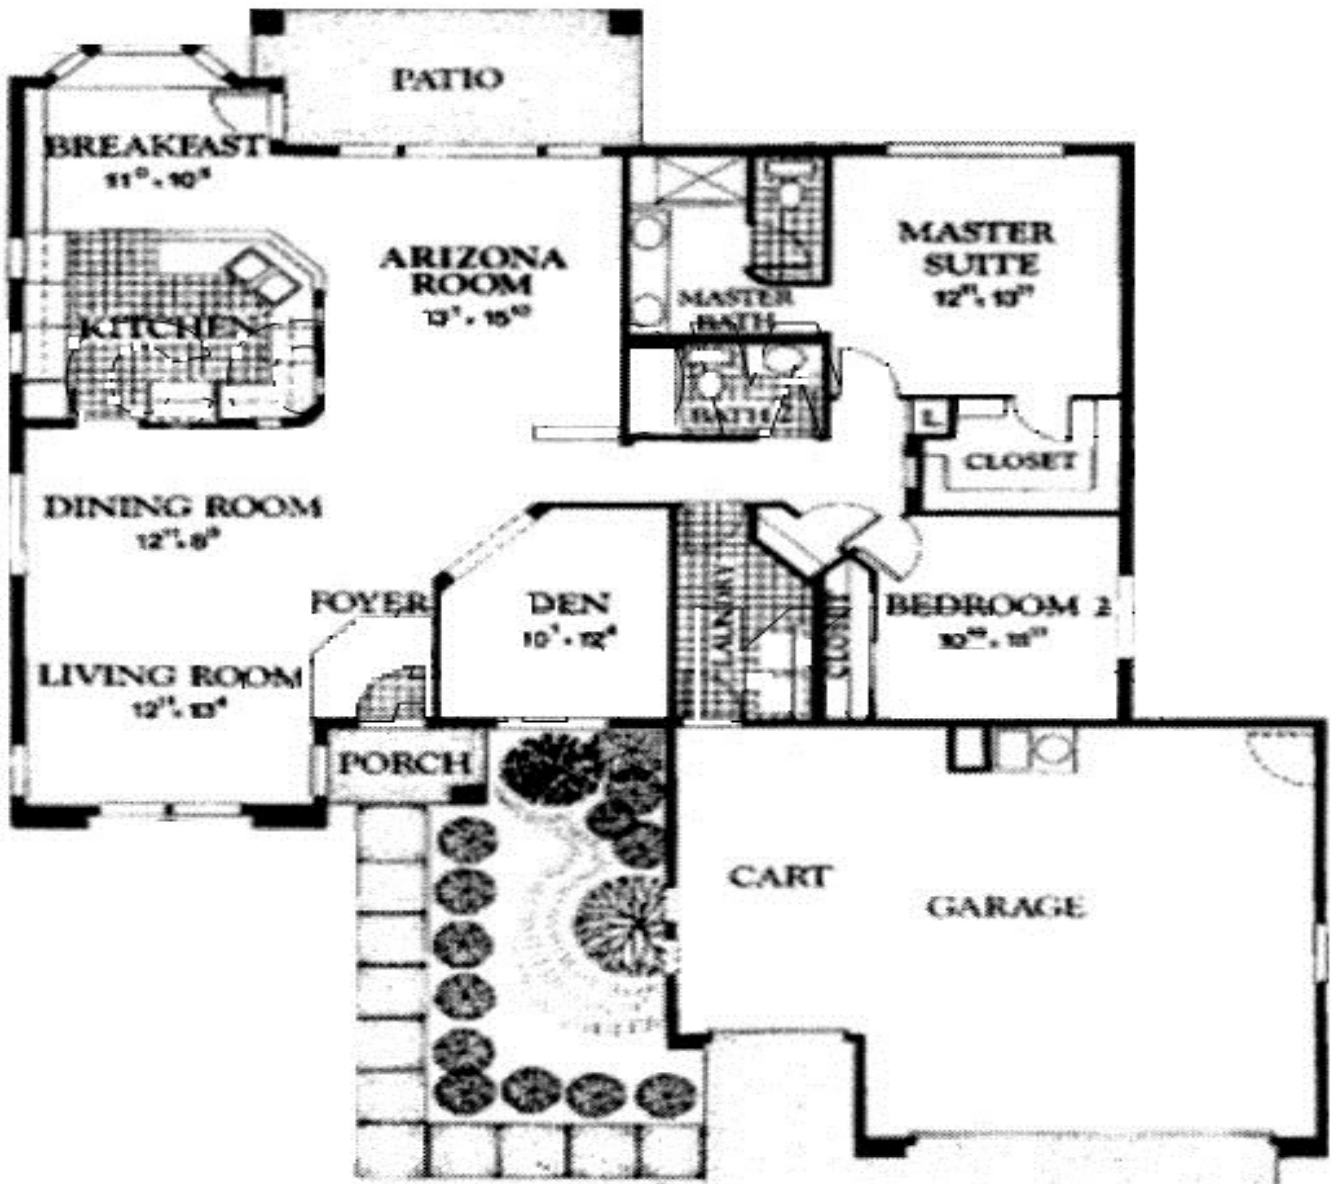

The "Clifton" in Sun City West 1866 sqft 2BR, 2BA, Den 1995

THE CLIFTON P2615

Two bedrooms and den, two baths, indoor utility room, Arizona room, breakfast nook, golf cart garage.

1,830 sq. ft.

The Cascade Team
REAL ESTATE