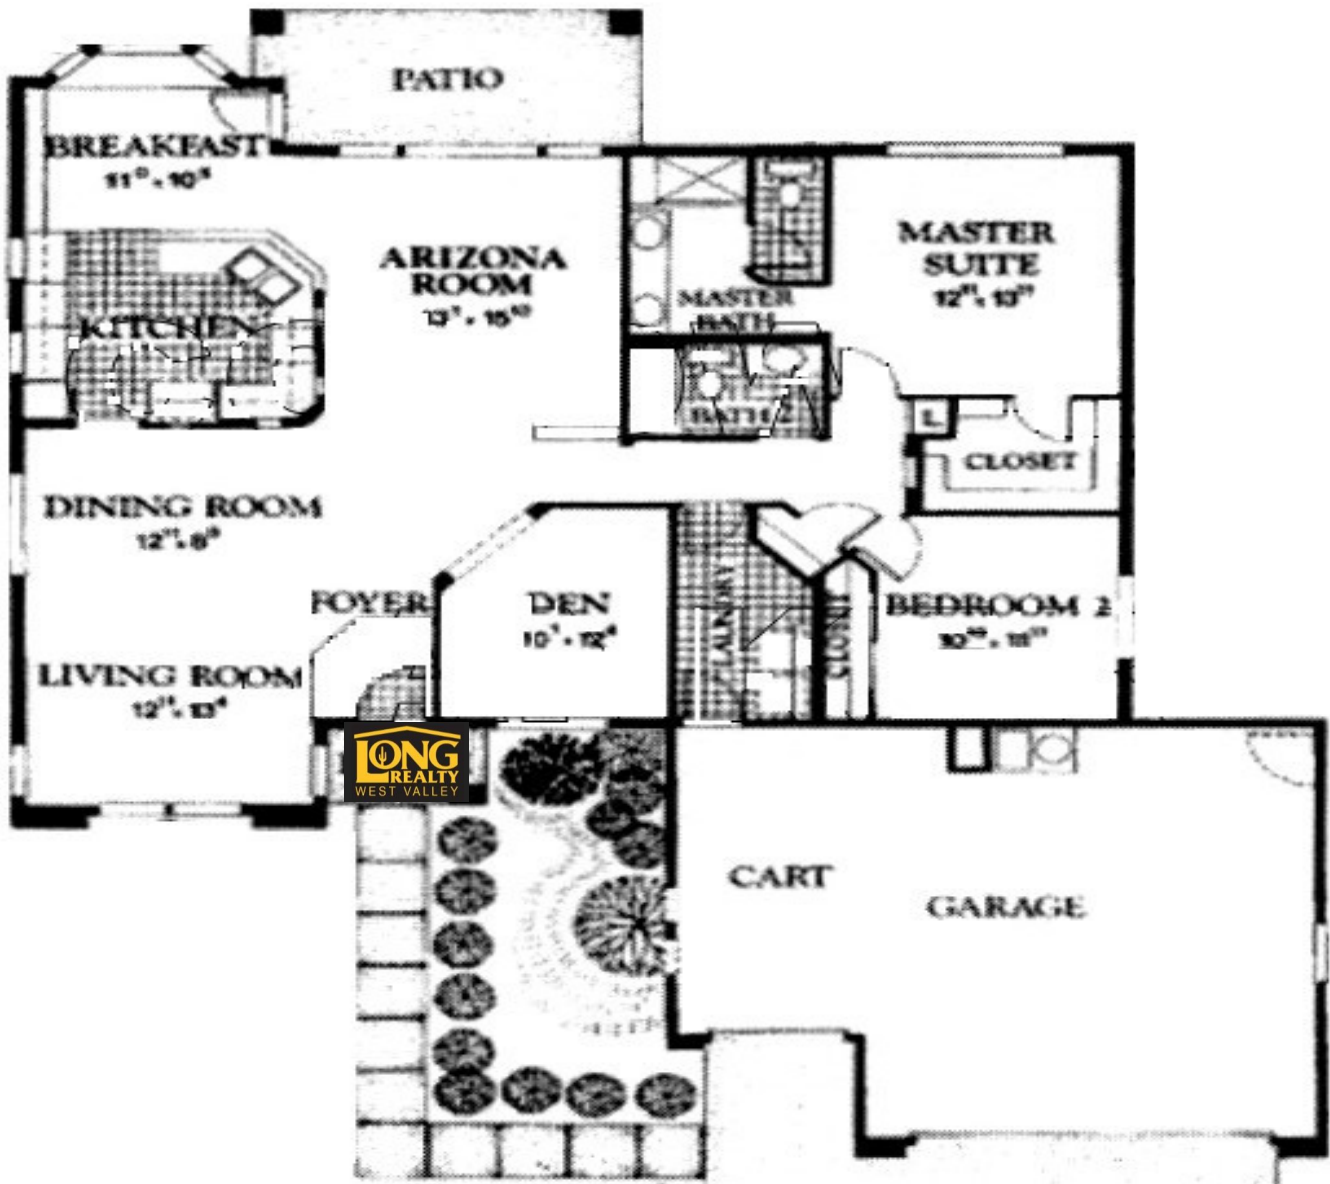

The "Clifton" in Sun City West 1866 sqft 2BR, 2BA, Den 1995

THE CLIFTON P2615

Two bedrooms and den, two baths, indoor utility room, Arizona room, breakfast nook, golf cart garage.

1,830 sq. ft.

Craig Rhodes | Sun City West Expert