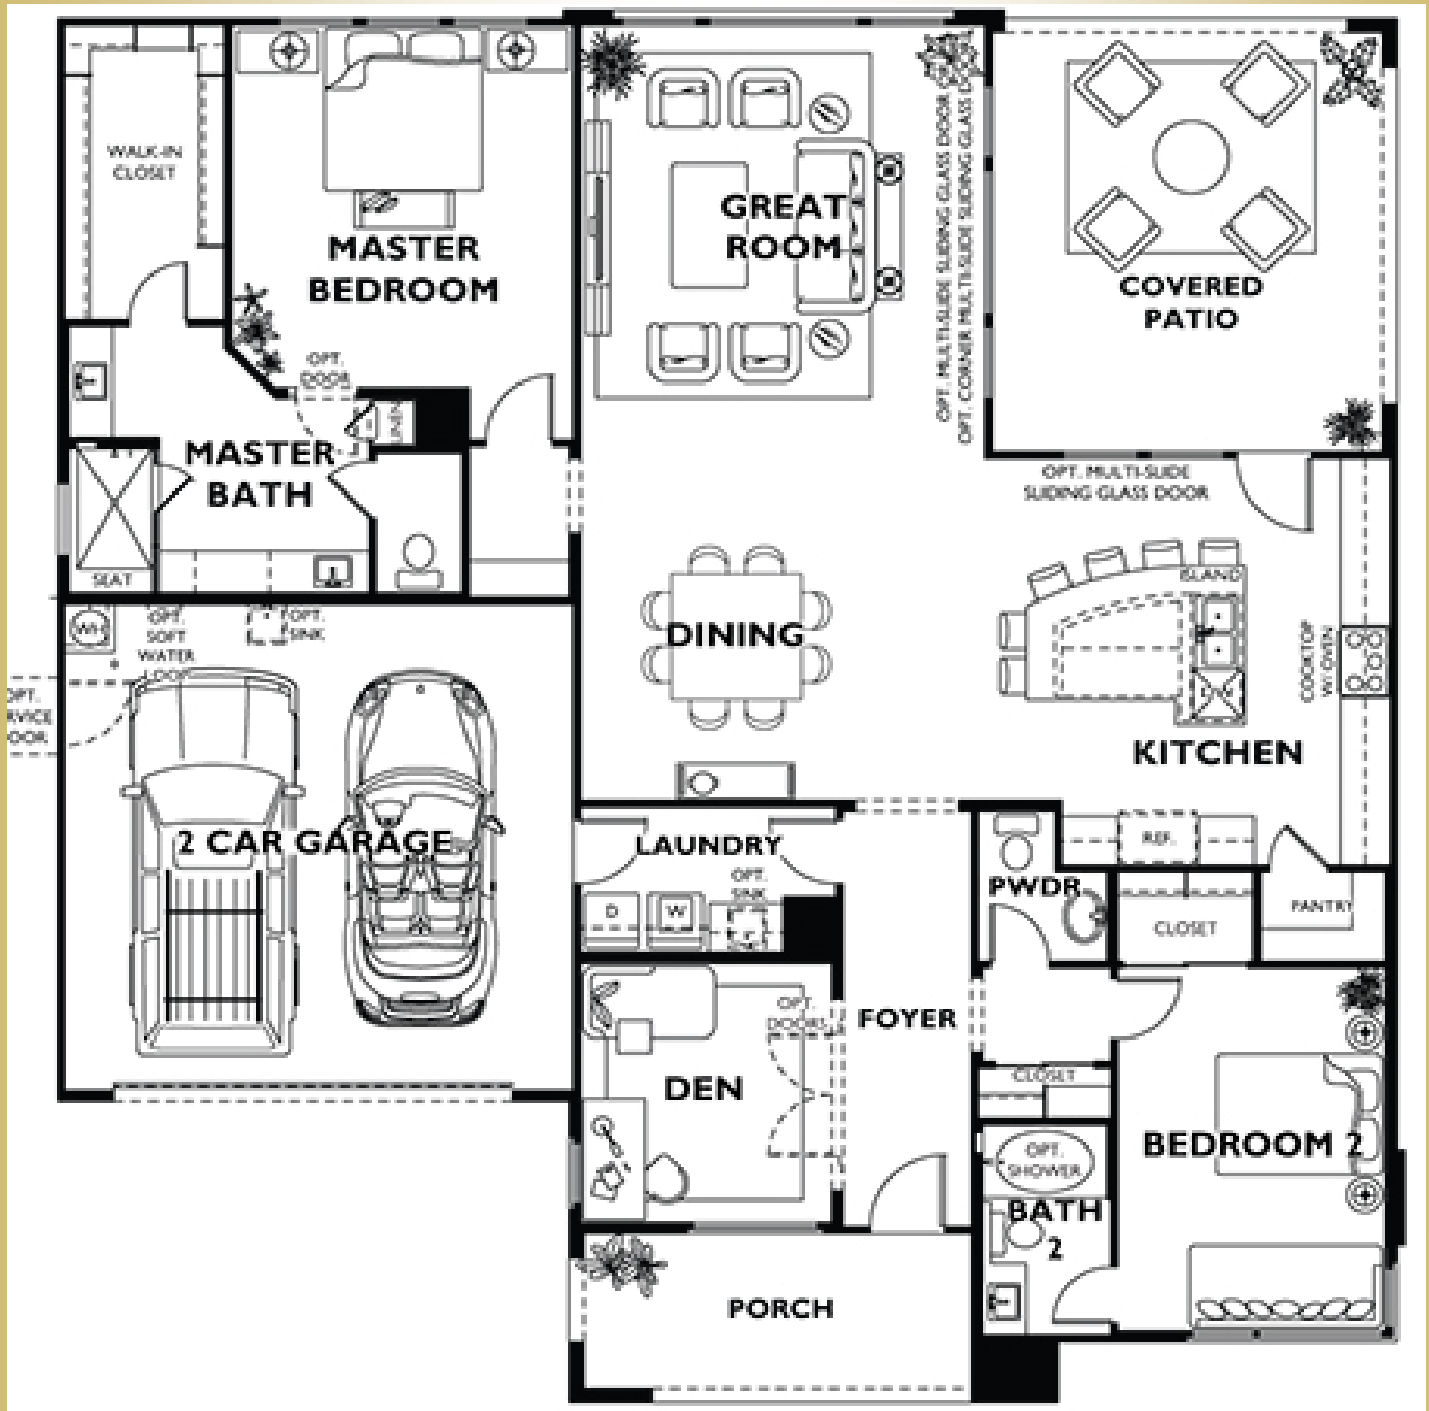

Clarity Model~Trilogy 1966 sf. 2 BR, 2.5 BA, 2 Cars

Craig Rhodes | TCT Real Estate
Discount Commissions | Buyer Rebates

AZ-Homes-Online.com

FOR SALE
TCT
The Cascade Team
Real Estate
CRAIG RHODES
623.236.6797