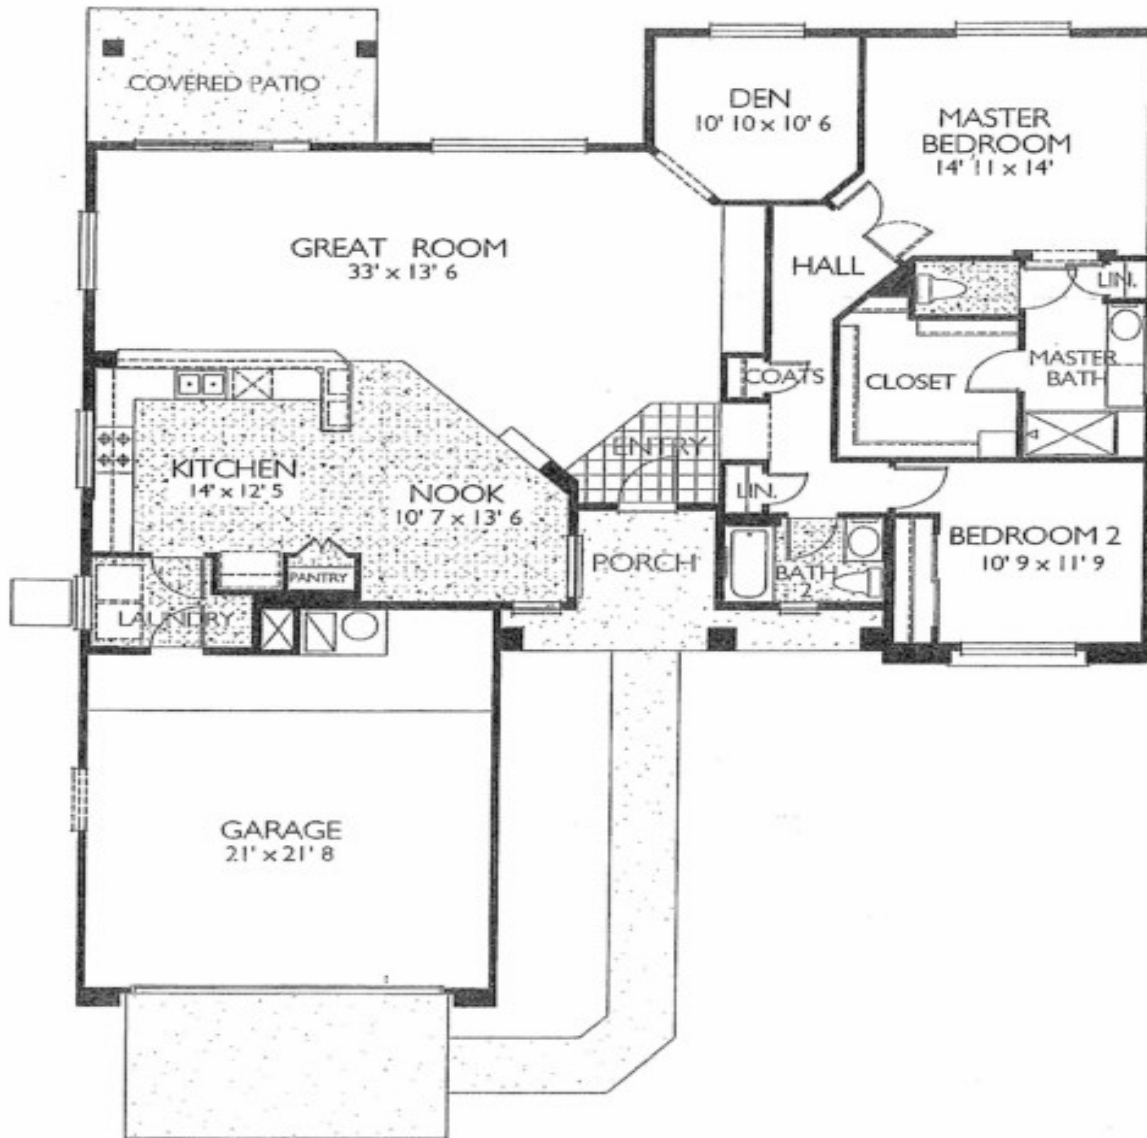

The Cholla in Sun City Grand 1916 sqft. 2BR, 1.75BA, Den

Approximately 1,916 square feet

CHOLLA P-9109

Beautiful from floor to ceiling, this home offers a spacious, wide-open feeling as you walk through the front door.