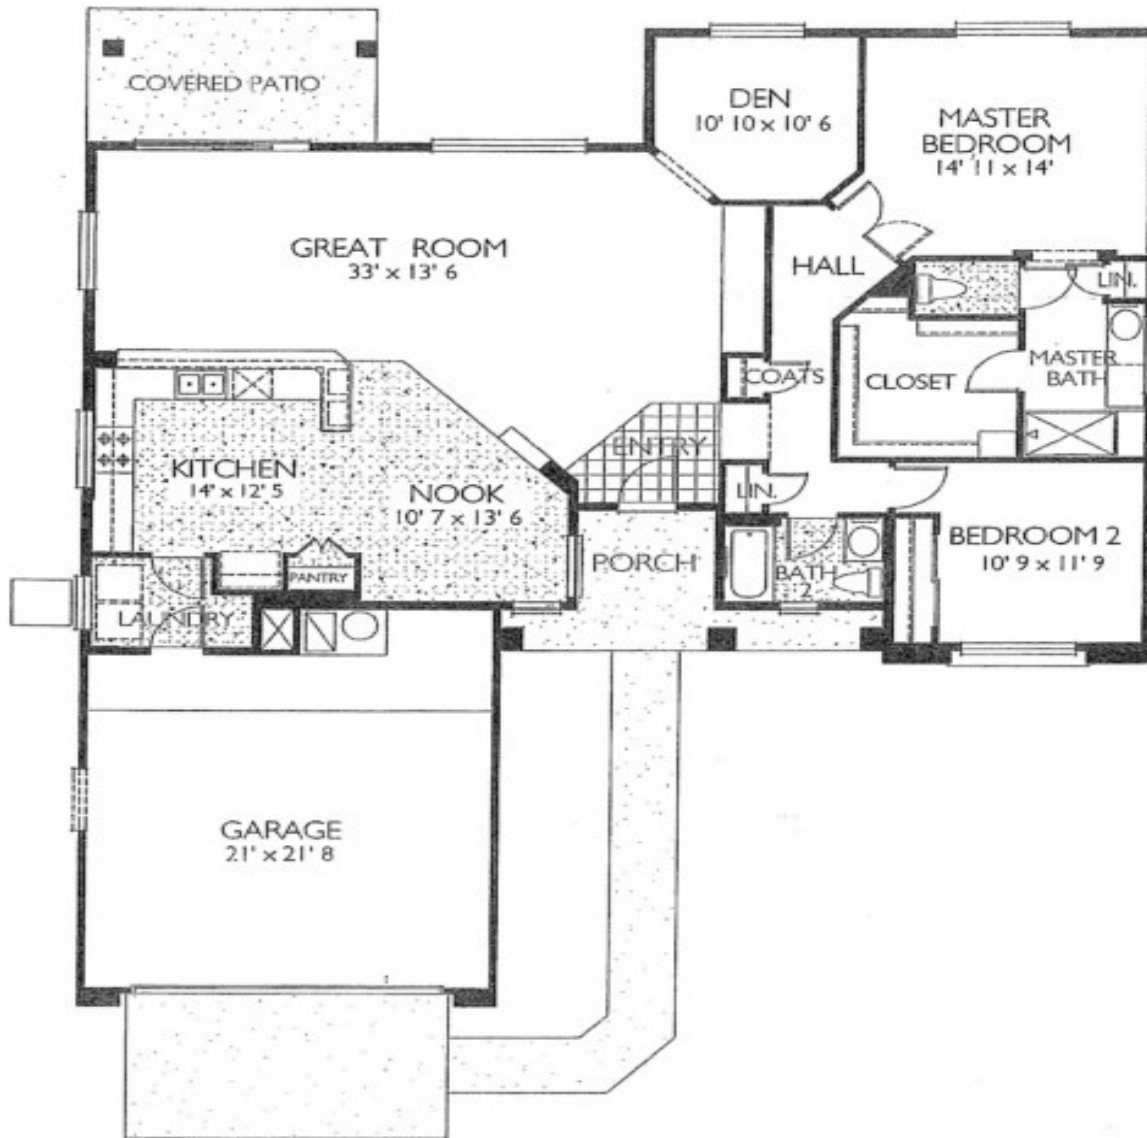

The Cholla in Sun City Grand 1916 sqft. 2BR, 1.75BA, Den

Approximately 1,916 square feet

CHOLLA P-9109

Beautiful from floor to ceiling, this home offers a spacious, wide-open feeling as you walk through the front door.