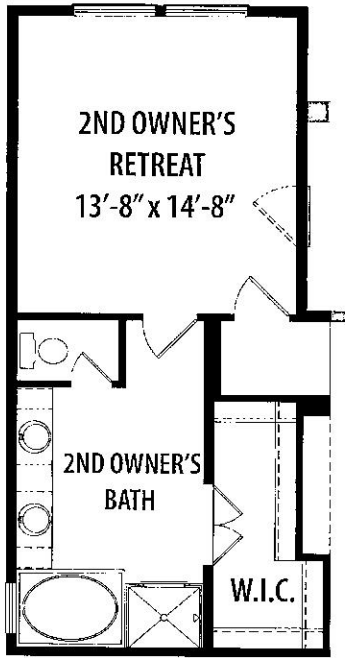

Options

for more ways to personalize your home visit davidweekleyhomes.com

2nd Owner's Retreat

Bedroom 4

Bedroom 3 Suite

Alt. Bedroom 3 Suite

16ft Sliding Glass Doors
at Great Room

Barn Doors
at Master Bath

Pocket Doors
at Master Bath

Hobby Room
+ 268 sq. ft.

French Doors at Study

Fireplace at Family Room

Encore
by David Weekley Homes