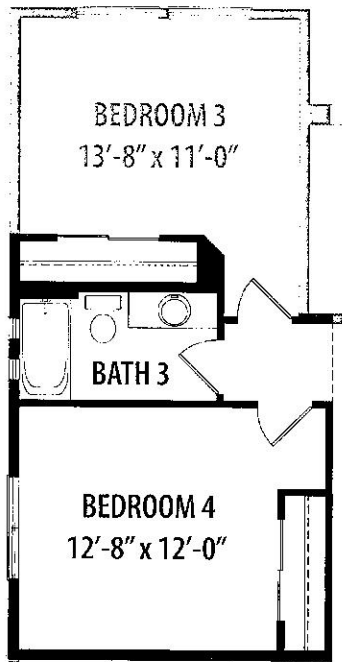

Options

for more ways to personalize your home visit davidweekleyhomes.com

2nd Owner's Retreat

Bedroom 4

Bedroom 3 Suite

Alt. Bedroom 3 Suite

16ft Sliding Glass Doors
at Great Room

Barn Doors
at Master Bath

Pocket Doors
at Master Bath

Hobby Room
+ 268 sq. ft.

French Doors at Study

Fireplace at Family Room

Encore
by David Weekley Homes