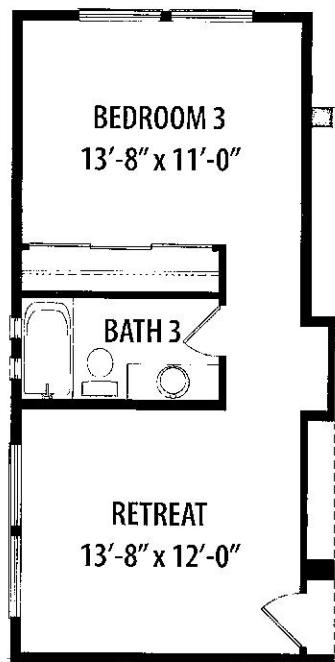

Options

for more ways to personalize your home visit davidweekleyhomes.com

2nd Owner's Retreat

Bedroom 4

Bedroom 3 Suite

Alt. Bedroom 3 Suite

16ft Sliding Glass Doors
at Great Room

Barn Doors
at Master Bath

Pocket Doors
at Master Bath

Hobby Room
+ 268 sq. ft.

French Doors at Study

Fireplace at Family Room

Encore
by David Weekley Homes