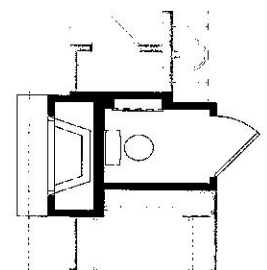

Options

for more ways to personalize your home visit davidweekleyhomes.com

2nd Owner's Retreat

Bedroom 4

Bedroom 3 Suite

Alt. Bedroom 3 Suite

16ft Sliding Glass Doors
at Great Room

Barn Doors
at Master Bath

Pocket Doors
at Master Bath

Hobby Room
+ 268 sq. ft.

French Doors at Study

Fireplace at Family Room

Encore
by David Weekley Homes