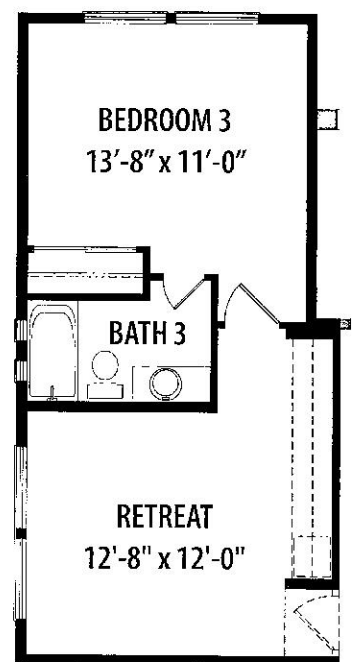

Options

for more ways to personalize your home visit davidweekleyhomes.com

2nd Owner's Retreat

Bedroom 4

Bedroom 3 Suite

Alt. Bedroom 3 Suite

16ft Sliding Glass Doors
at Great Room

Barn Doors
at Master Bath

Pocket Doors
at Master Bath

Hobby Room
+ 268 sq. ft.

French Doors at Study

Fireplace at Family Room

Encore
by David Weekley Homes