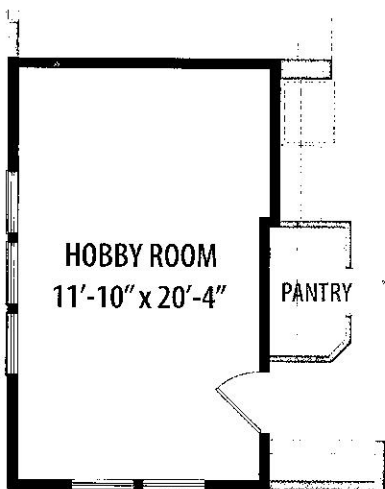

Options

for more ways to personalize your home visit davidweekleyhomes.com

2nd Owner's Retreat

Bedroom 4

Bedroom 3 Suite

Alt. Bedroom 3 Suite

16ft Sliding Glass Doors
at Great Room

Barn Doors
at Master Bath

Pocket Doors
at Master Bath

Hobby Room
+ 268 sq. ft.

French Doors at Study

Fireplace at Family Room

Encore
by David Weekley Homes